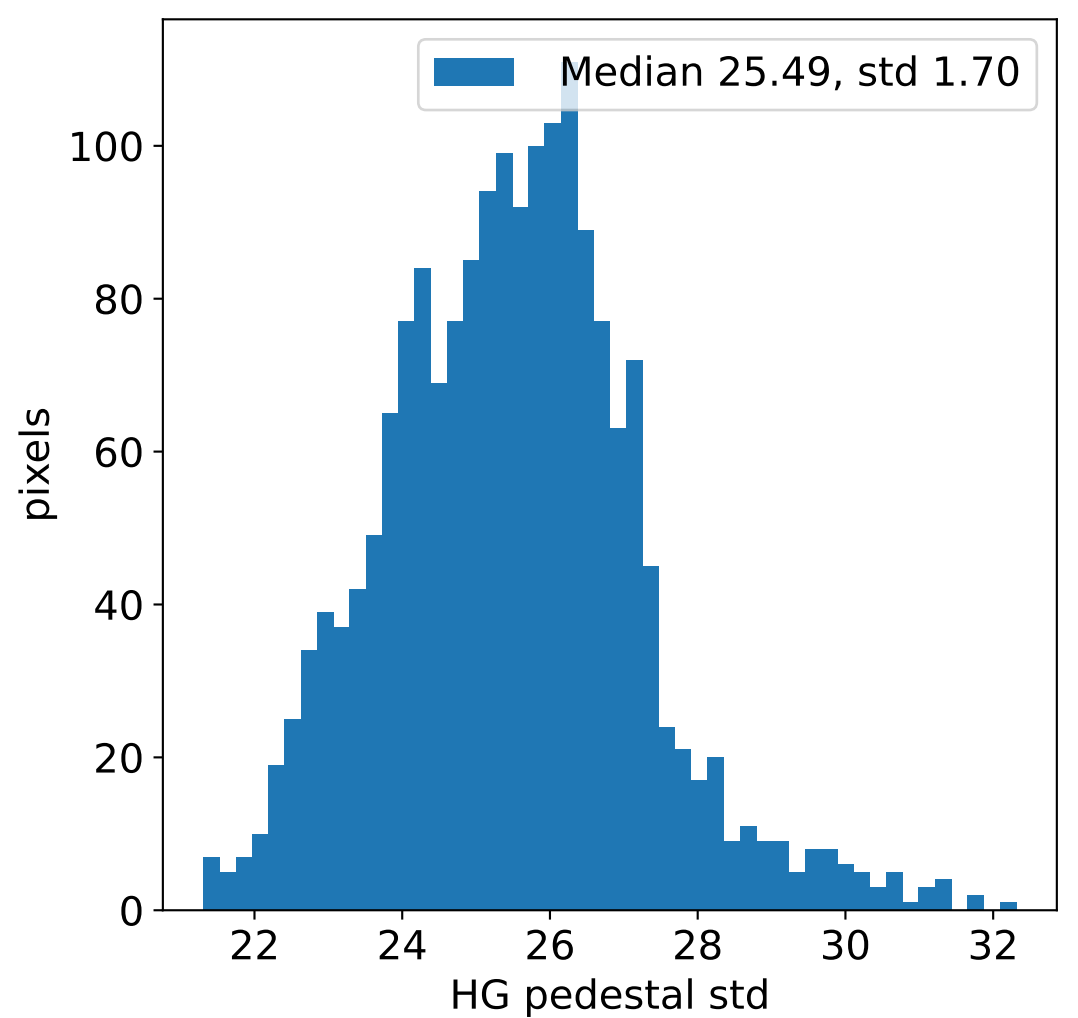

# Run 23383, integration on 12 samples

# Run 23383, pixel 0