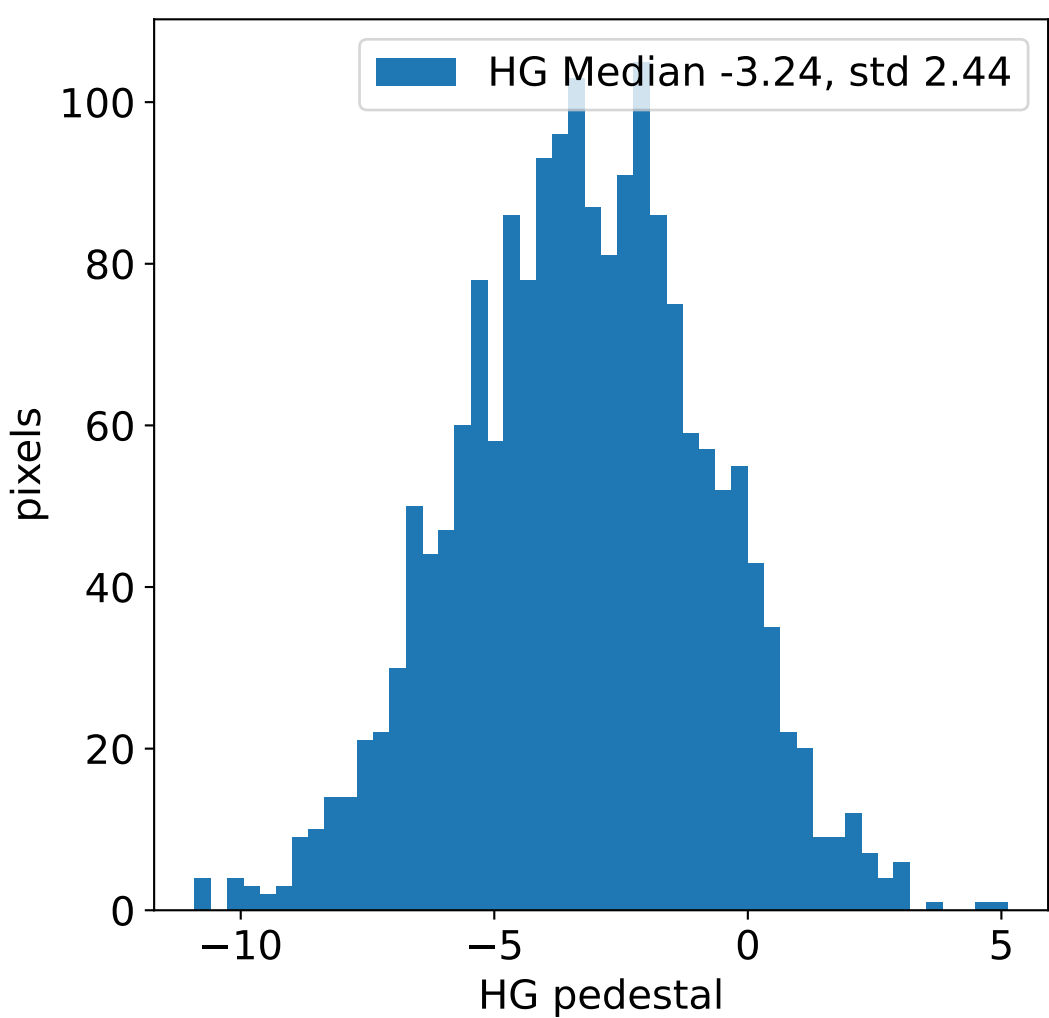

# Run 23383, integration on 12 samples

# Run 23383, pixel 0