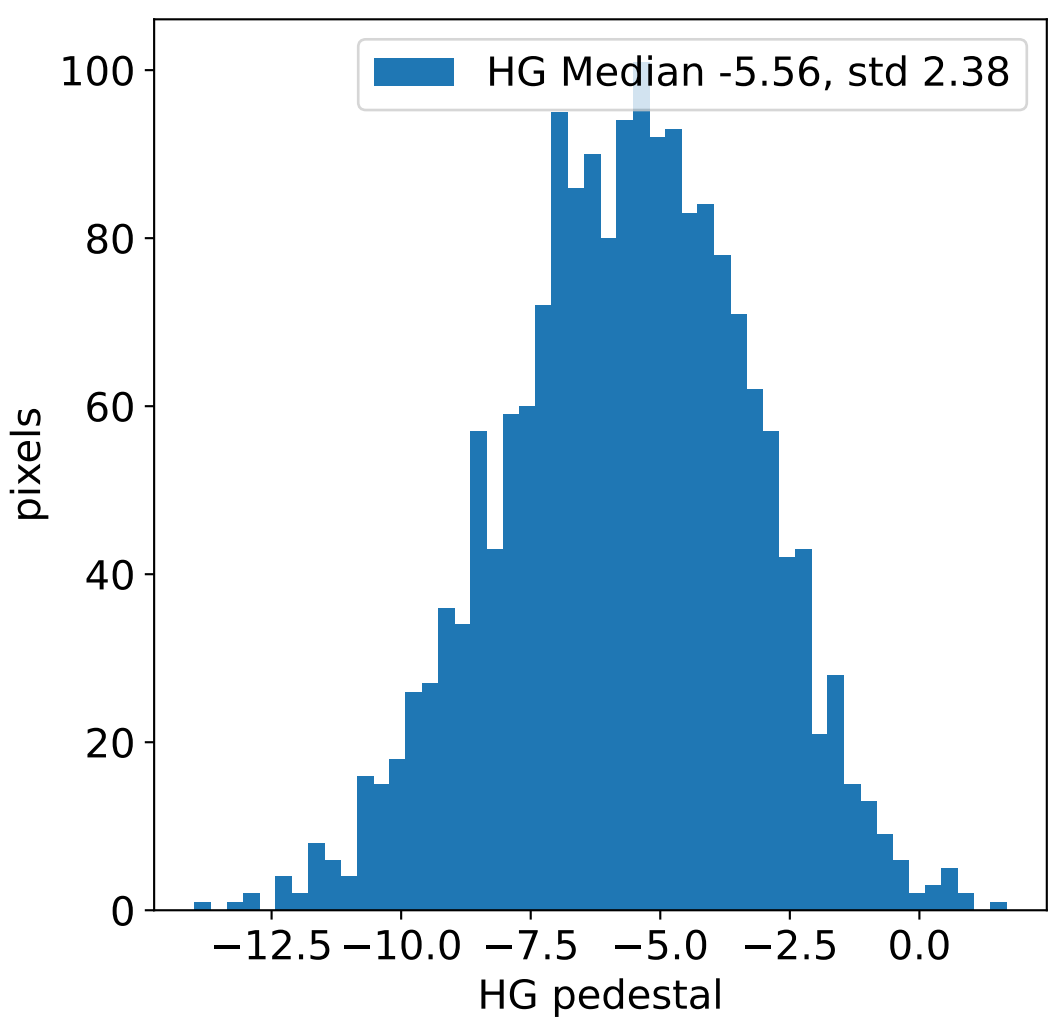

Run 23374, integration on 12 samples

Run 23374, pixel 0

Run 23374, pixel 0