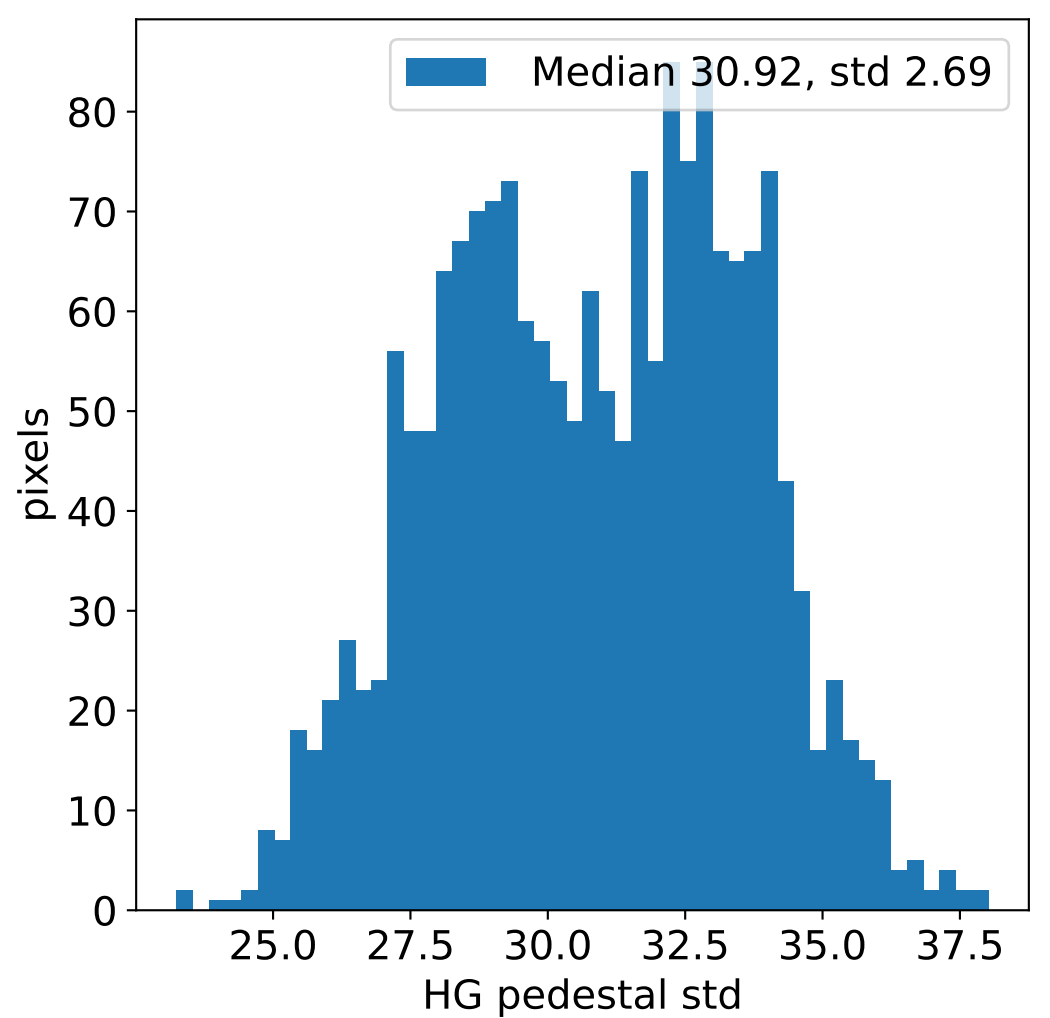

Run 23374, integration on 12 samples

Run 23374, pixel 0

Run 23374, pixel 0