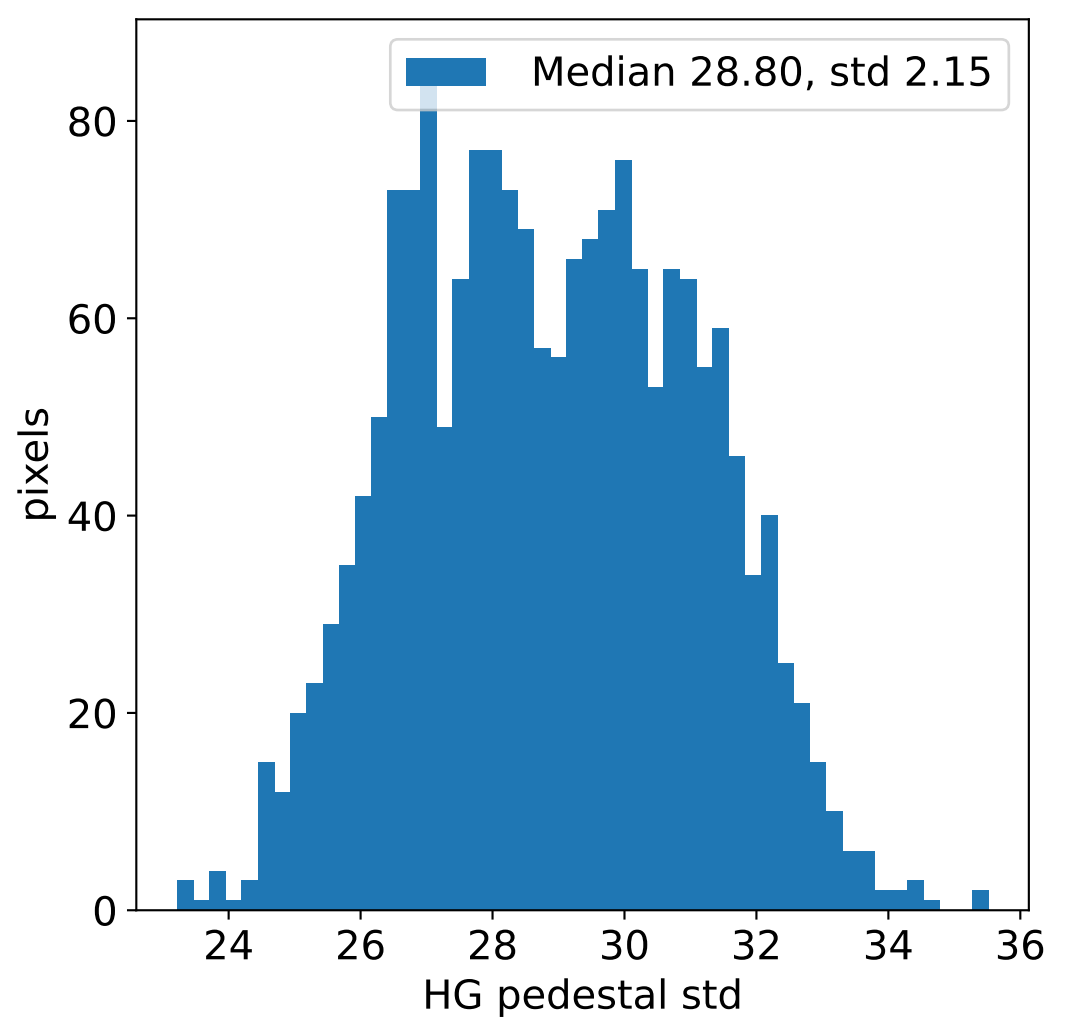

Run 23317, integration on 12 samples

Run 23317, pixel 0

Run 23317, pixel 0