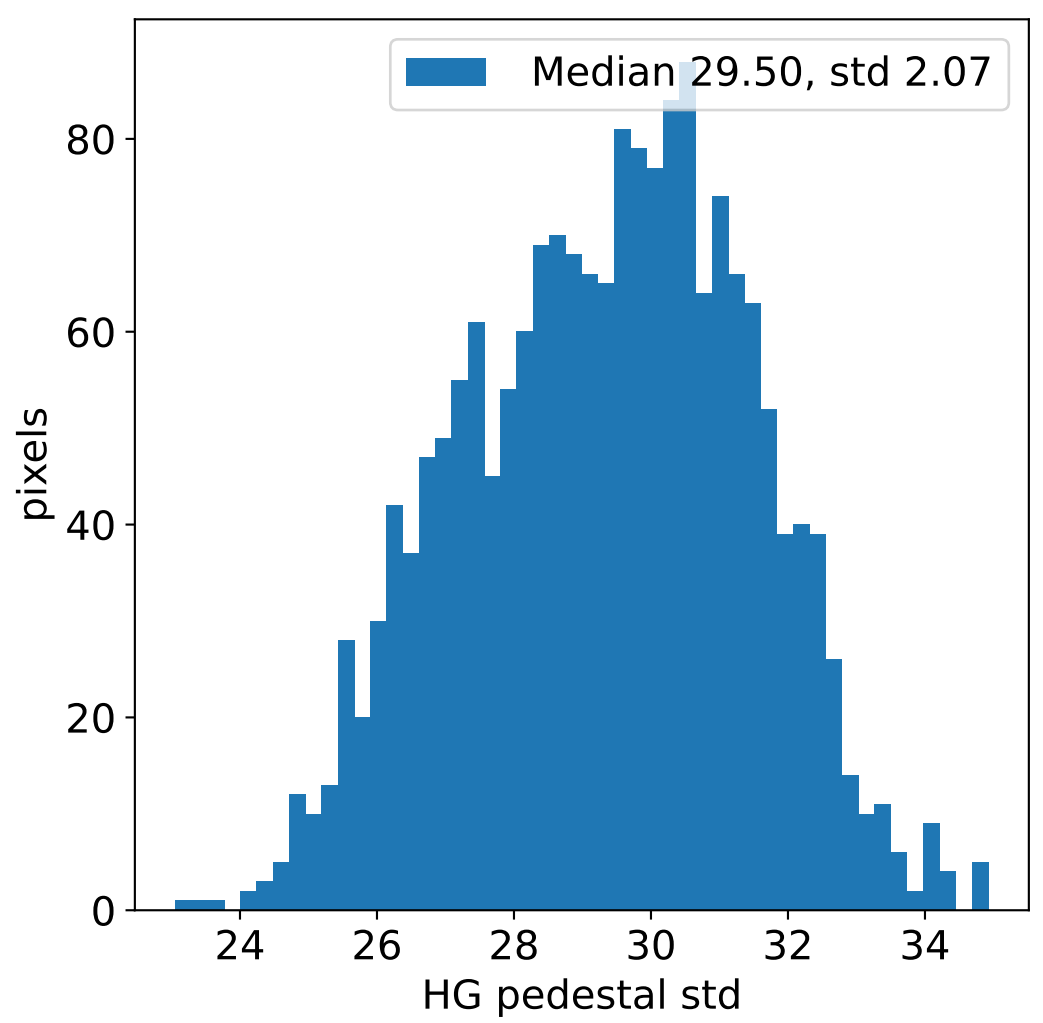

Run 23271, integration on 12 samples

Run 23271, pixel 0

Run 23271, pixel 0