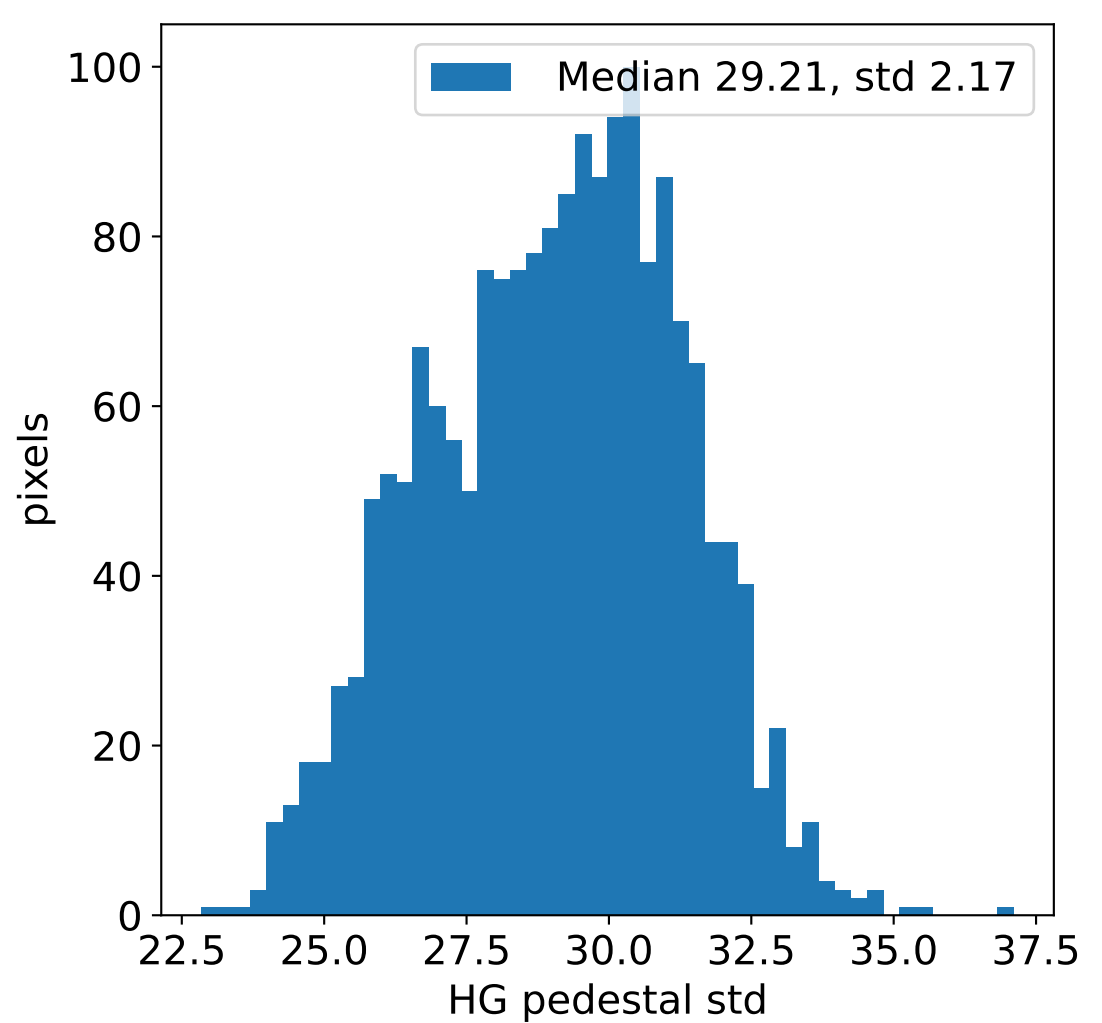

Run 23248, integration on 12 samples

Run 23248, pixel 0

Run 23248, pixel 0