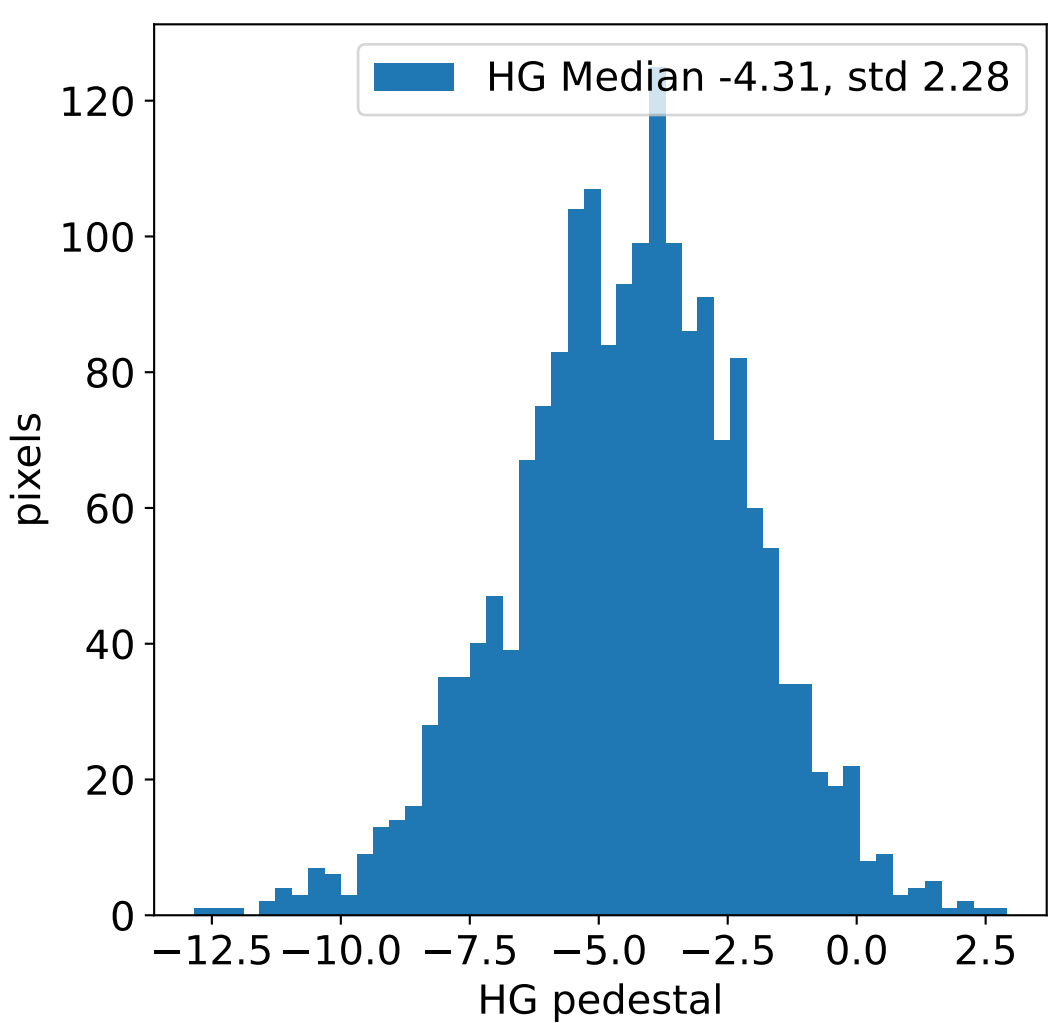

Run 23248, integration on 12 samples

Run 23248, pixel 0

Run 23248, pixel 0