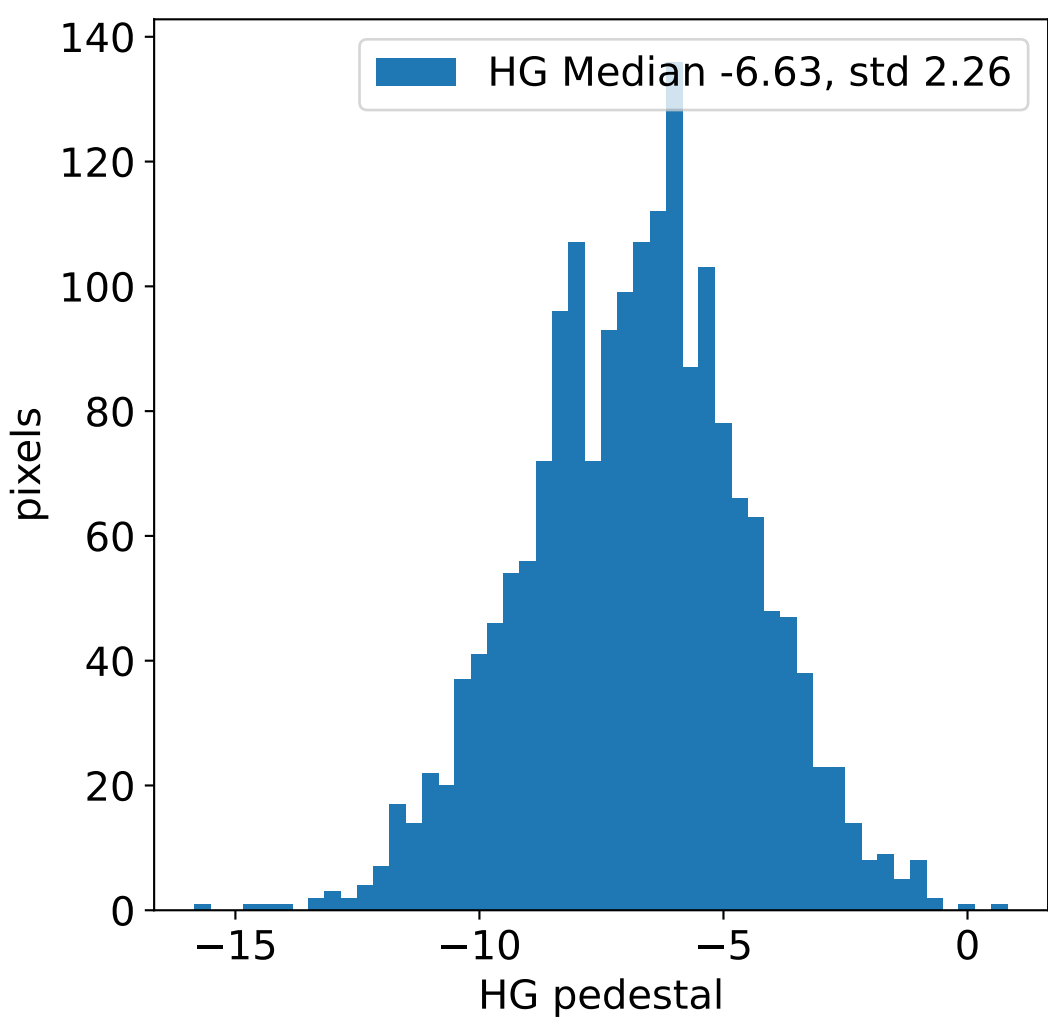

Run 23247, integration on 12 samples

Run 23247, pixel 0

Run 23247, pixel 0