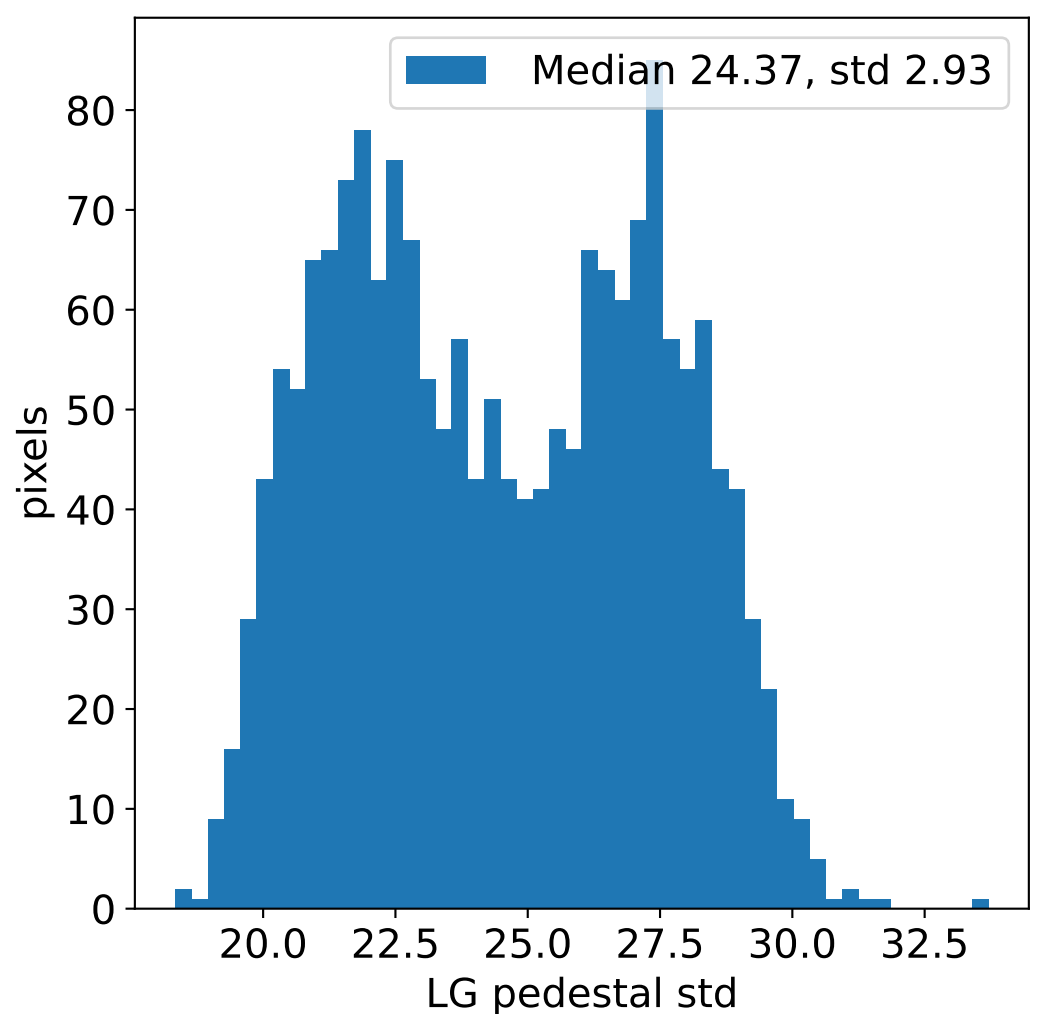

Run 23247, integration on 12 samples

Run 23247, pixel 0

Run 23247, pixel 0