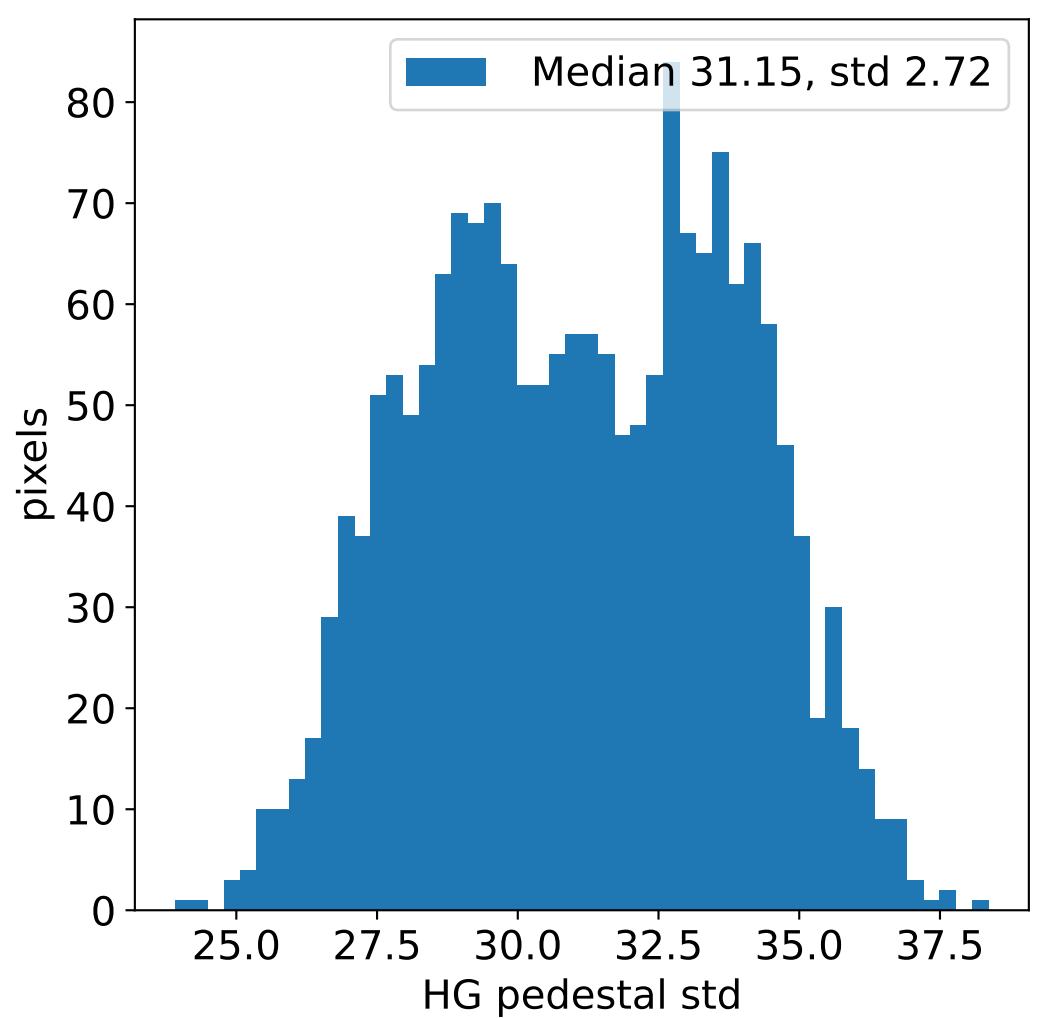

Run 23247, integration on 12 samples

Run 23247, pixel 0

Run 23247, pixel 0