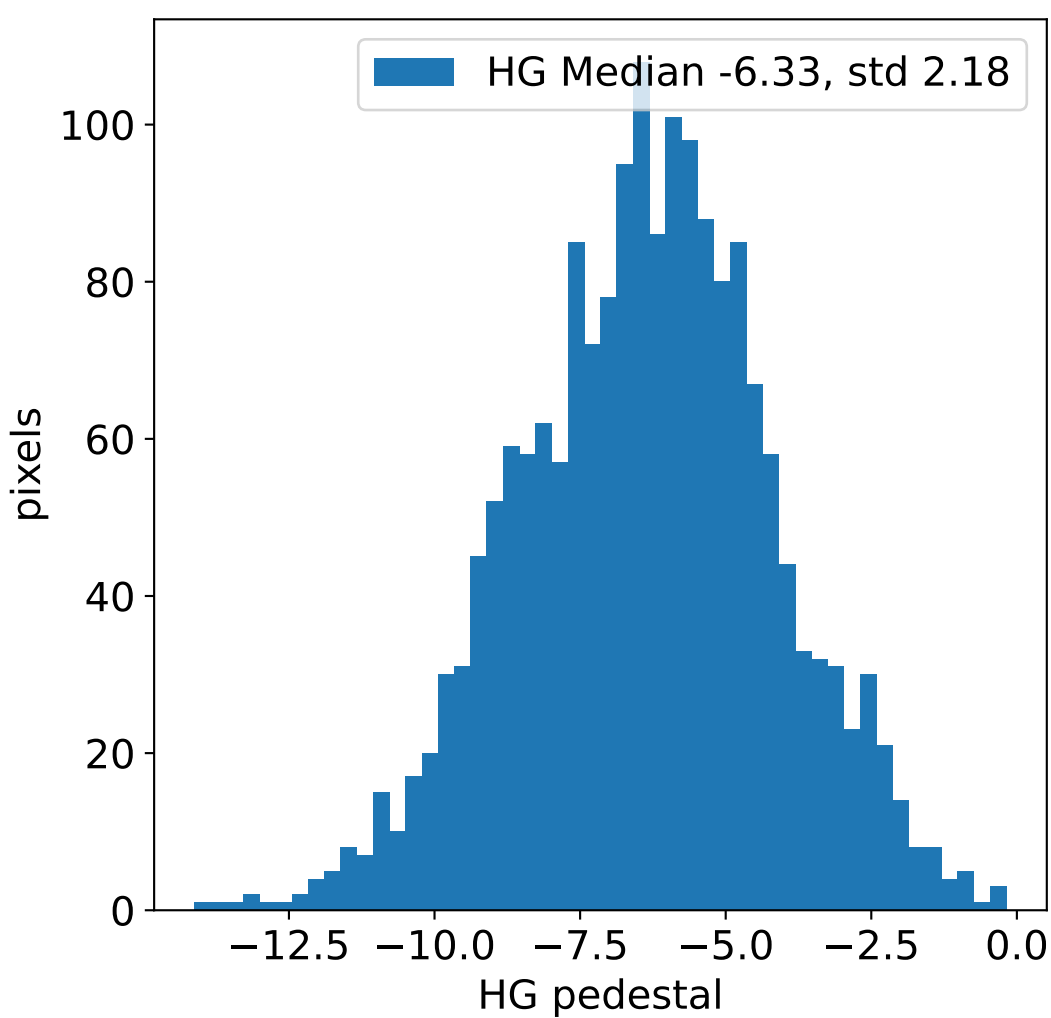

Run 23179, integration on 12 samples

Run 23179, pixel 0

Run 23179, pixel 0