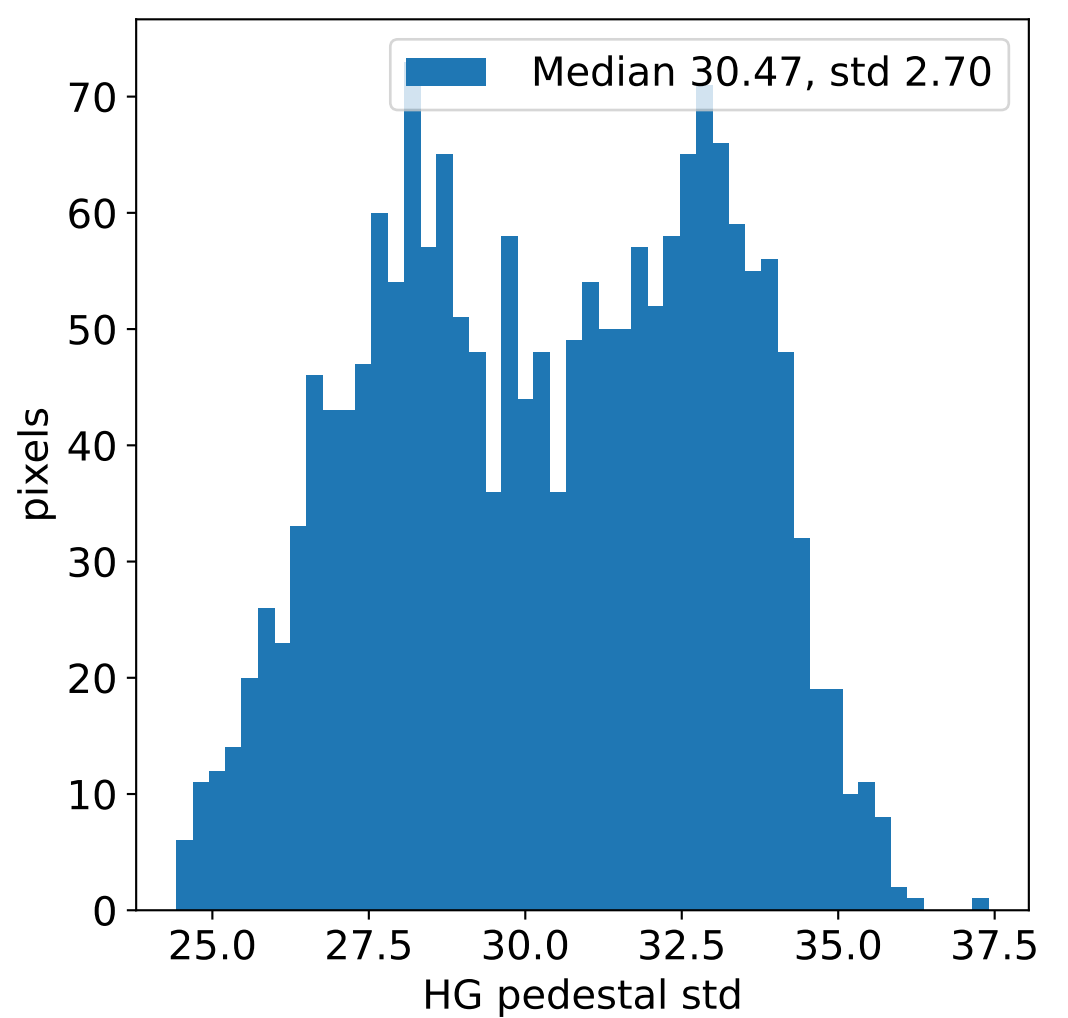

Run 23179, integration on 12 samples

Run 23179, pixel 0

Run 23179, pixel 0