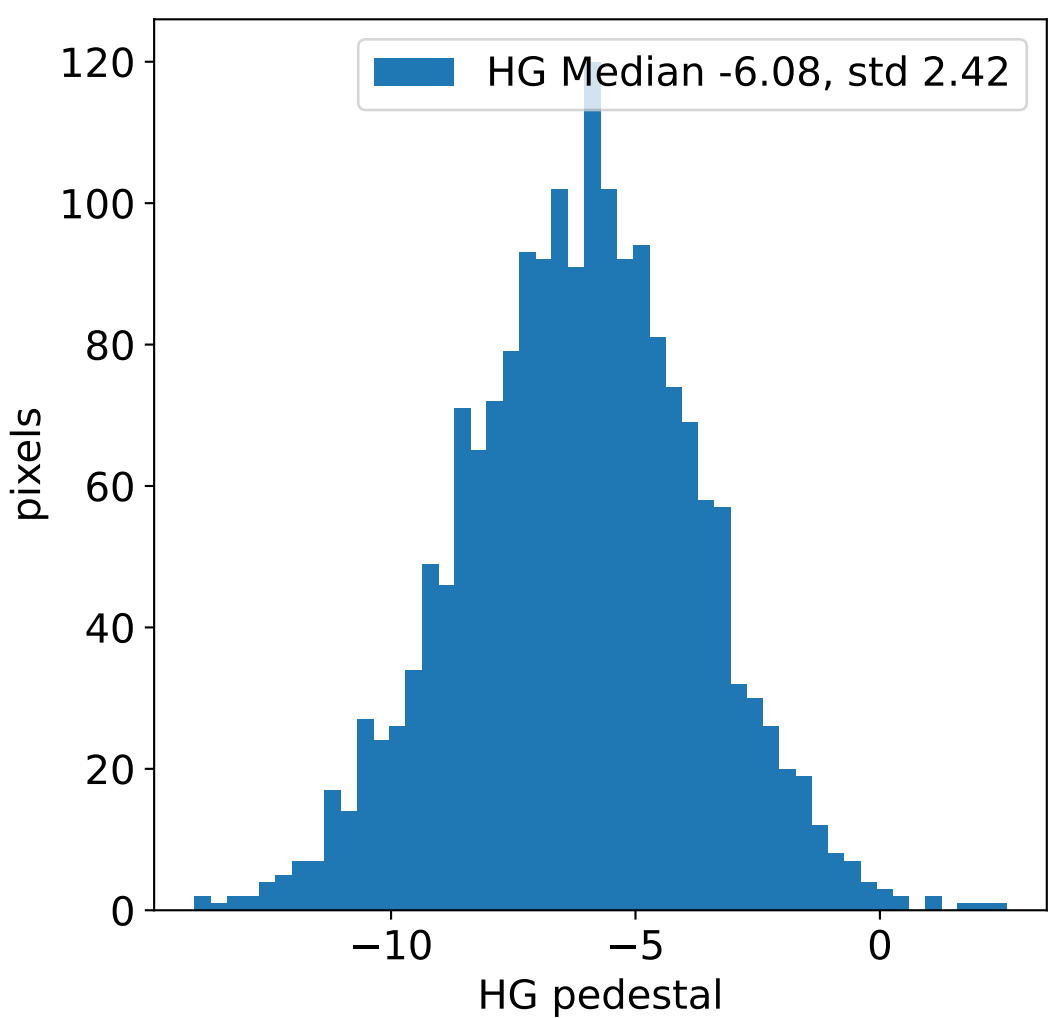

Run 23128, integration on 12 samples

Run 23128, pixel 0

Run 23128, pixel 0