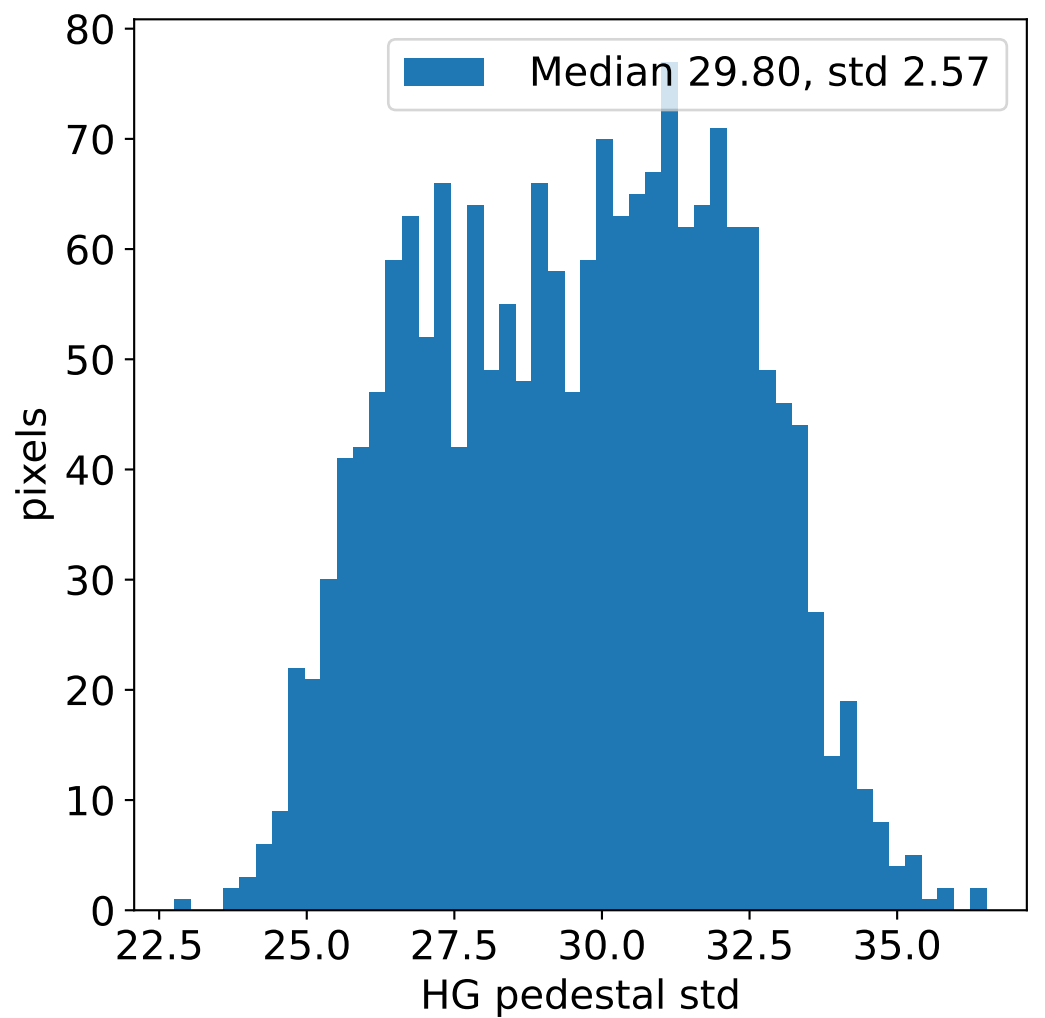

Run 23128, integration on 12 samples

Run 23128, pixel 0

Run 23128, pixel 0