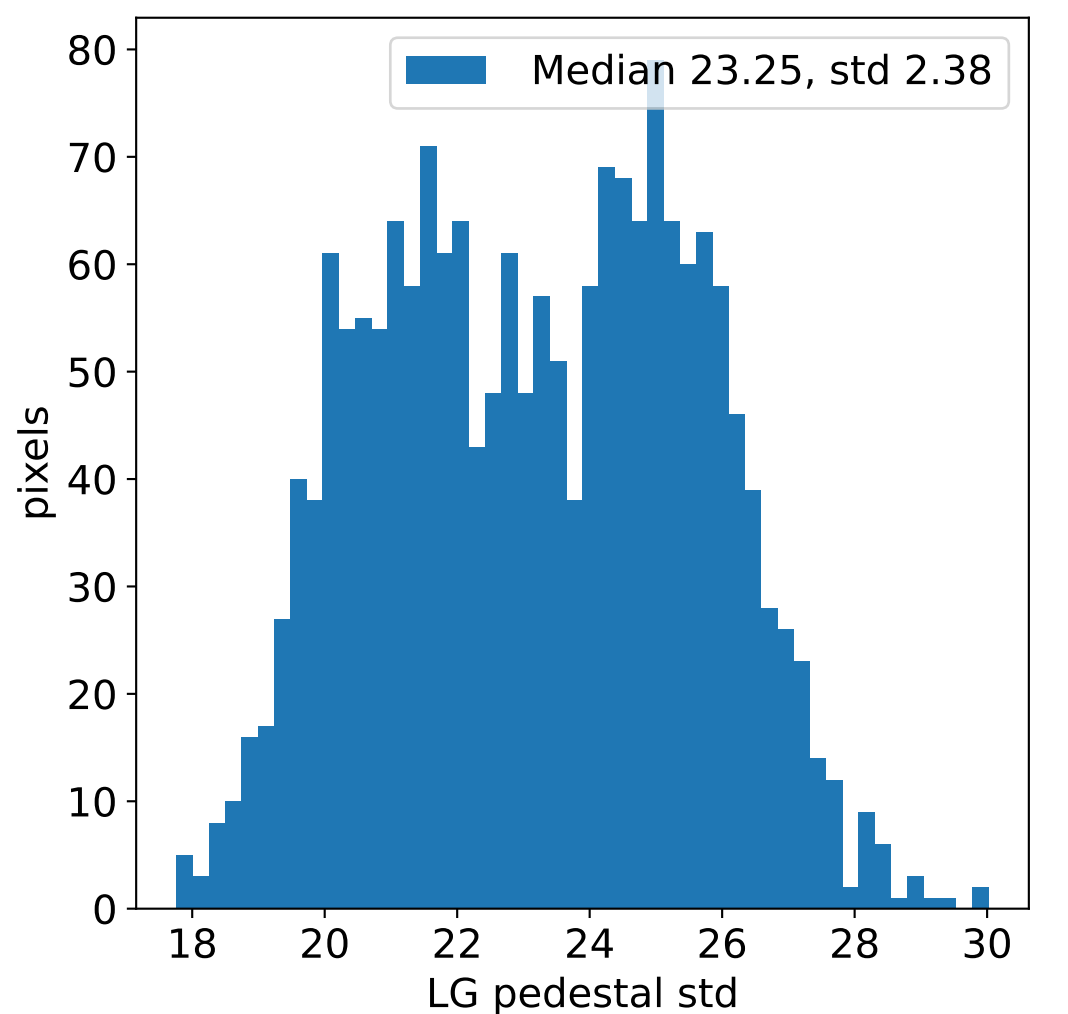

# Run 23111, integration on 12 samples

# Run 23111, pixel 0