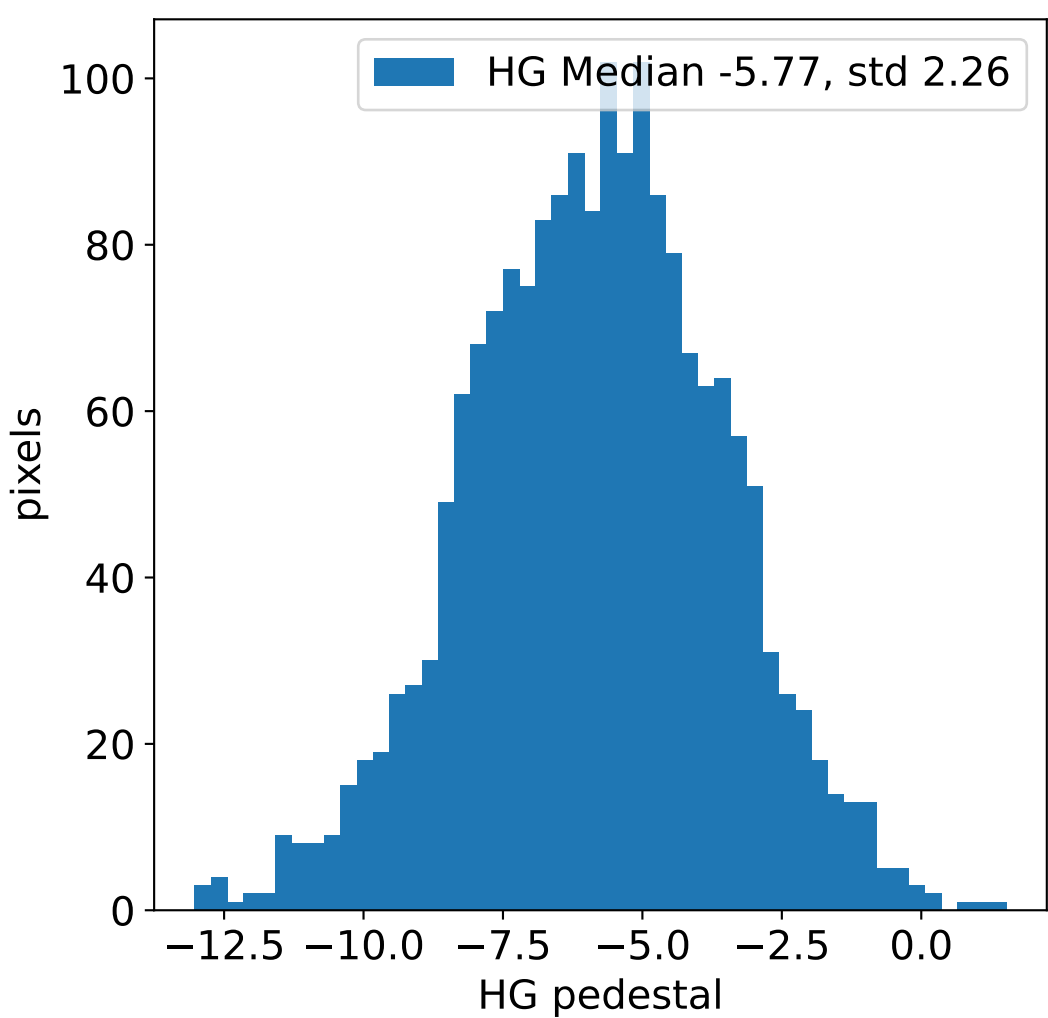

# Run 23111, integration on 12 samples

# Run 23111, pixel 0