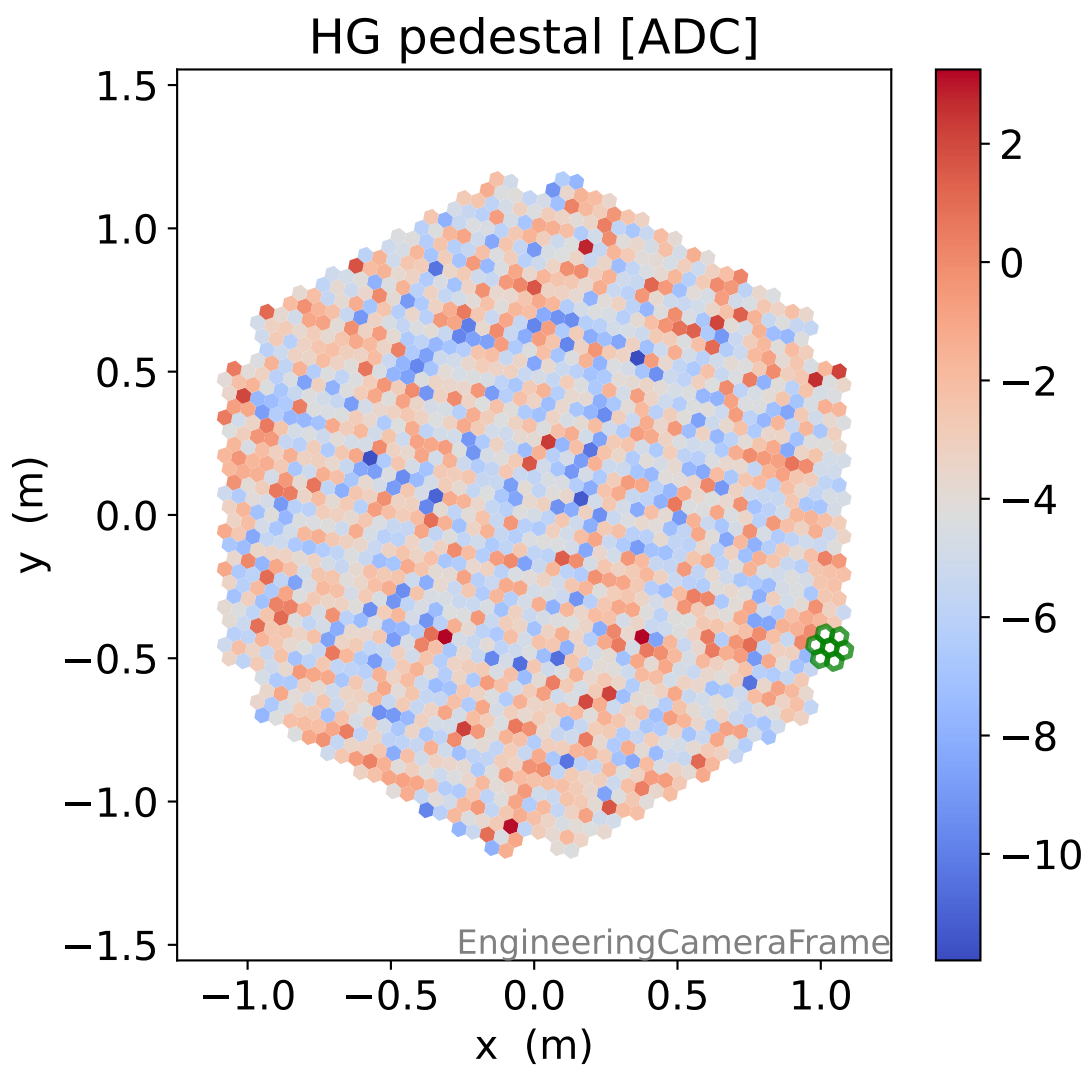

# Run 23111, integration on 12 samples

# Run 23111, pixel 0