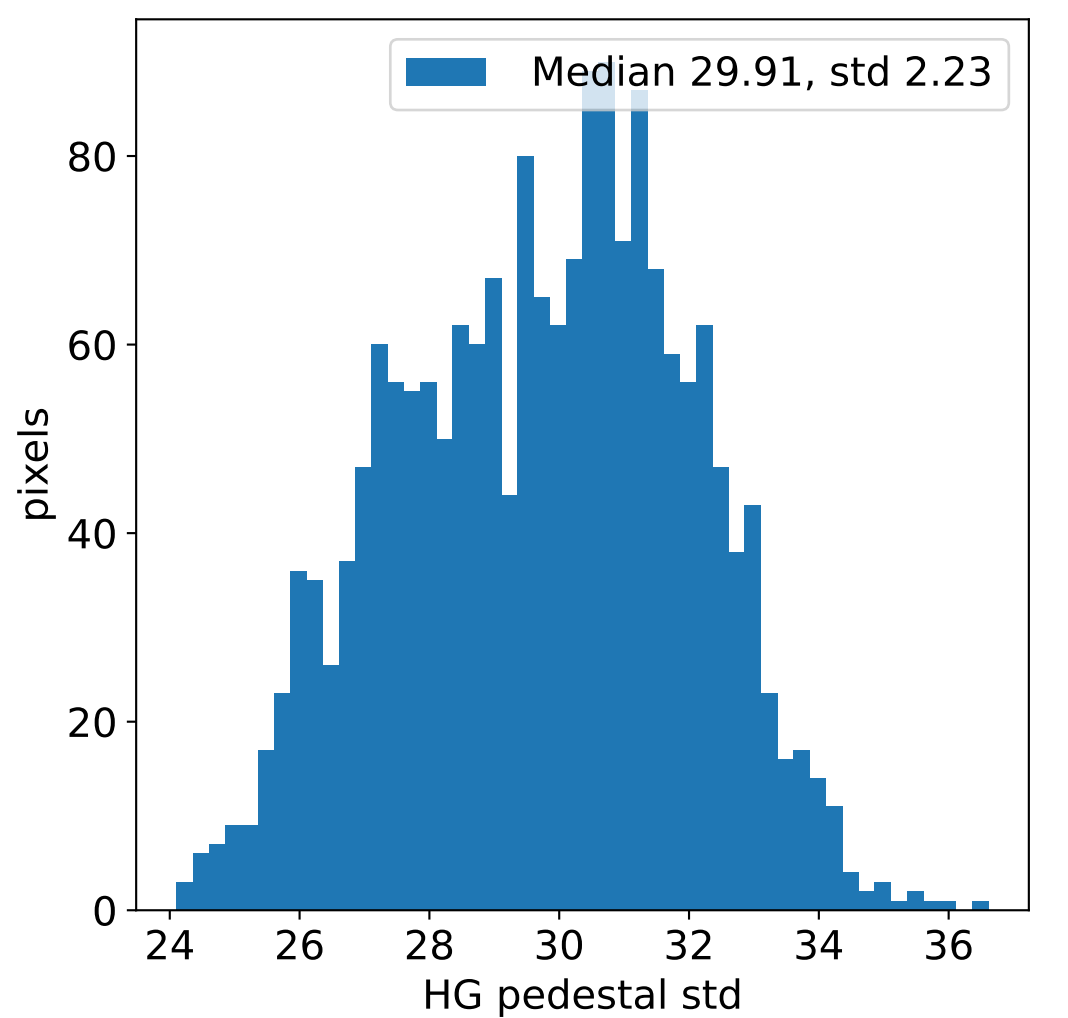

# Run 23111, integration on 12 samples

# Run 23111, pixel 0