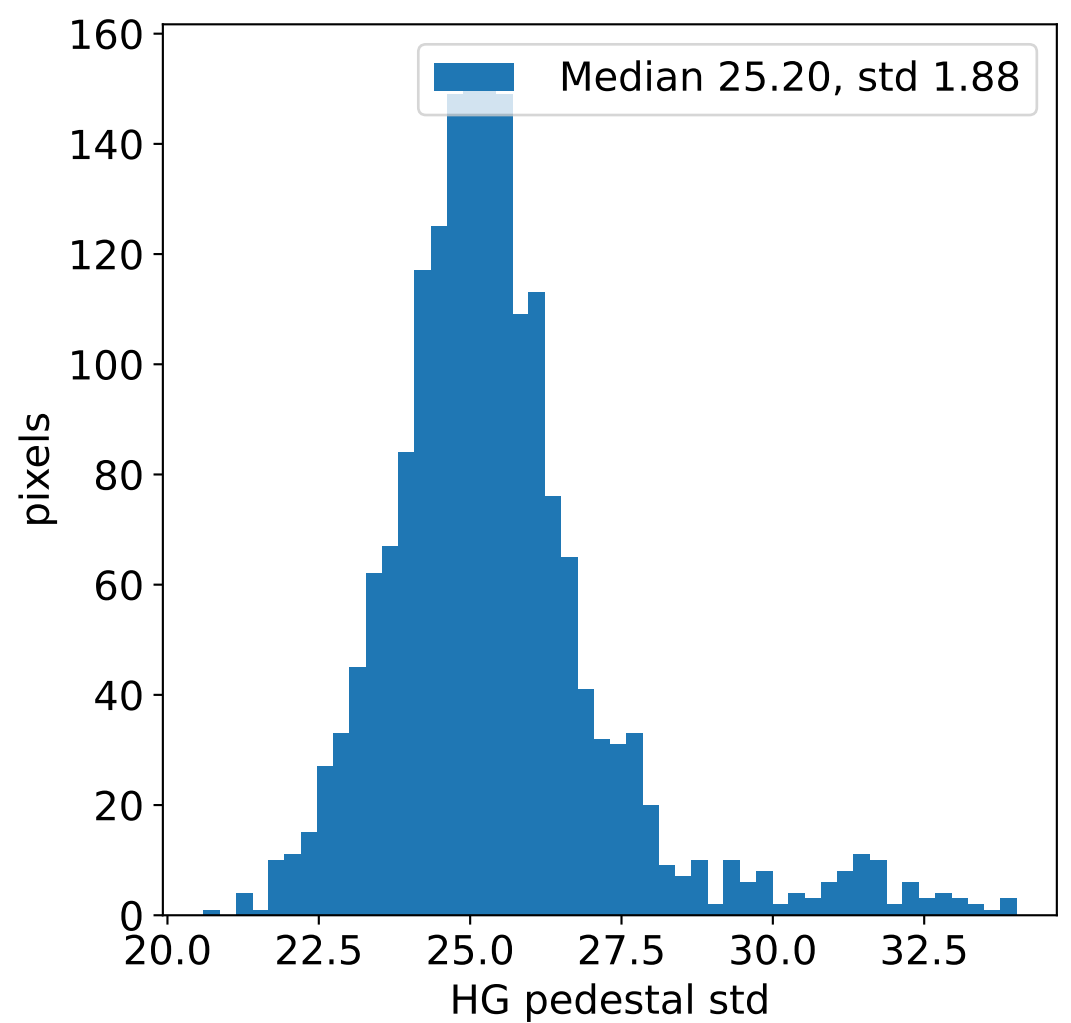

Run 23096, integration on 12 samples

Run 23096, pixel 0

Run 23096, pixel 0