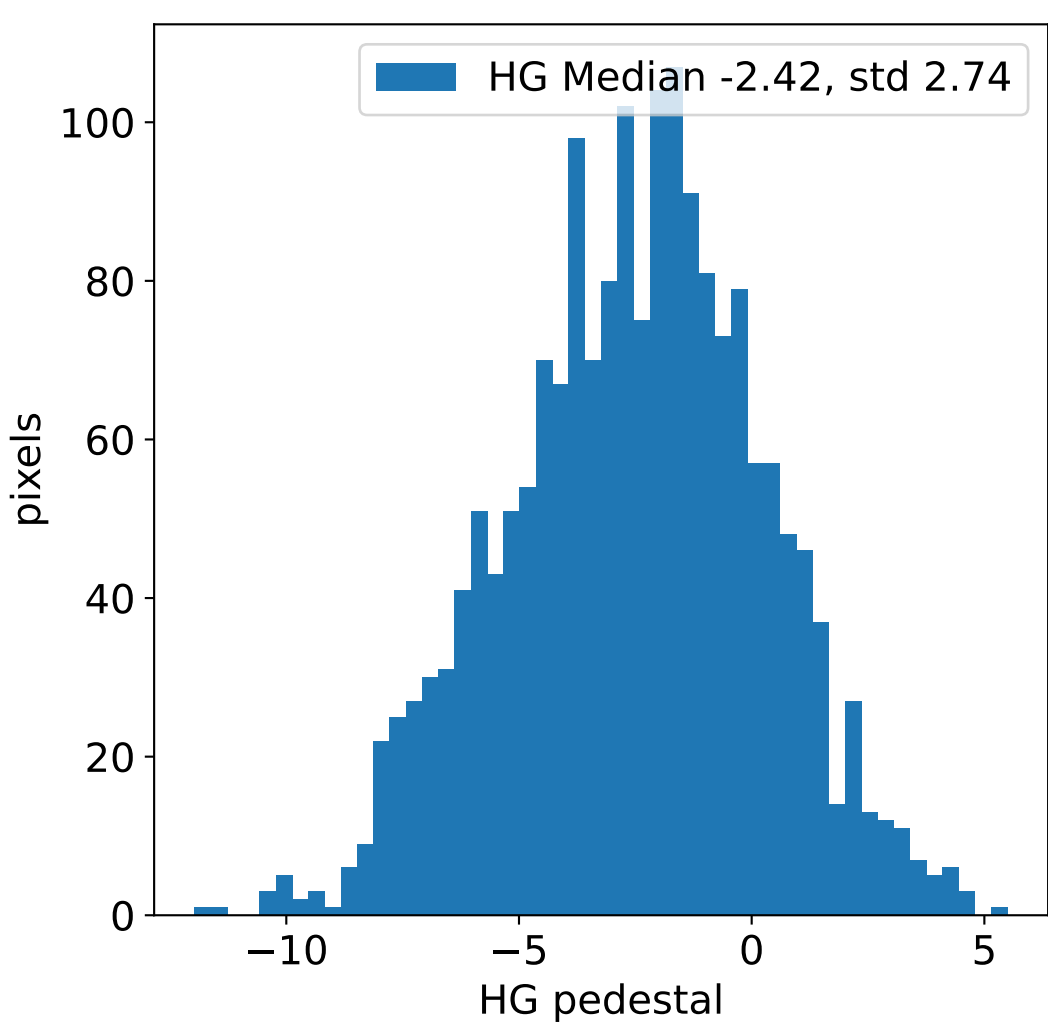

Run 23096, integration on 12 samples

Run 23096, pixel 0

Run 23096, pixel 0