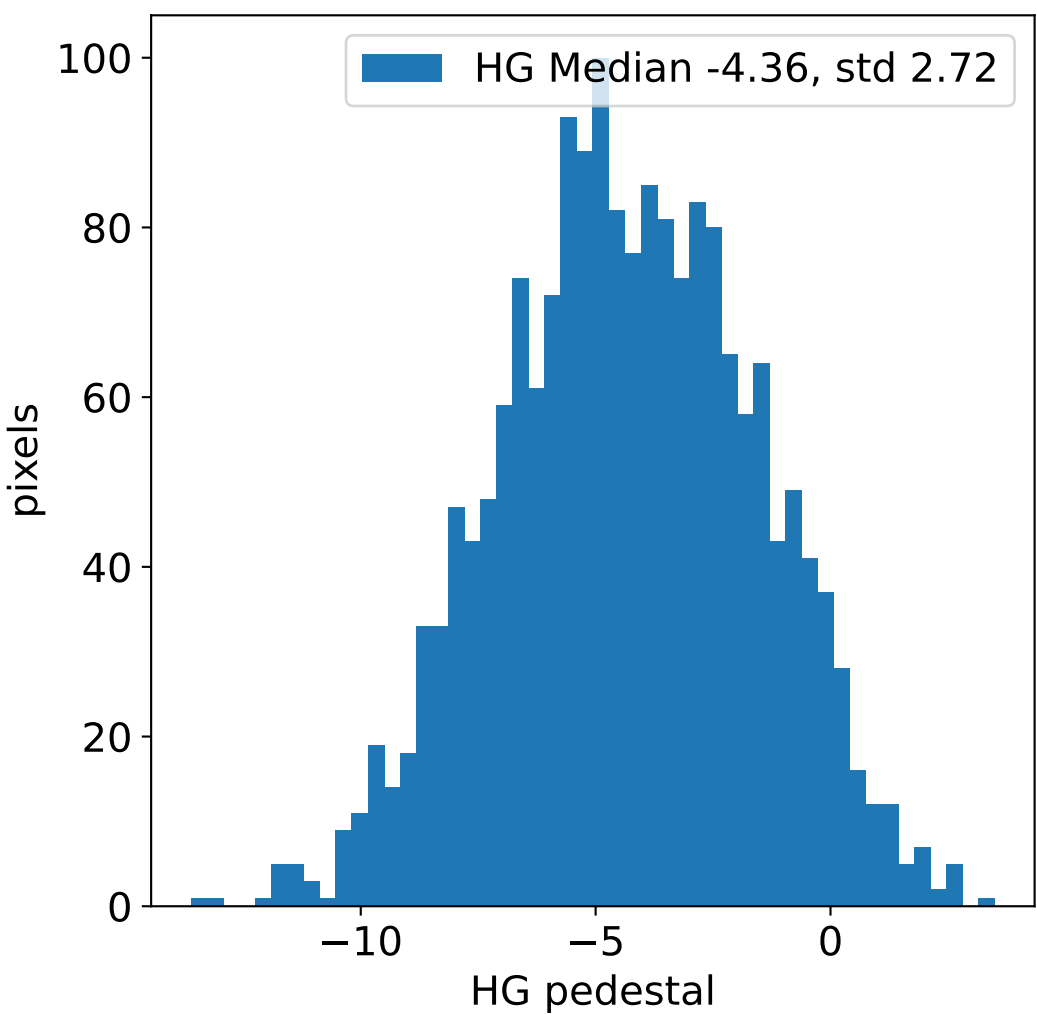

Run 23070, integration on 12 samples

HG pedestal [ADC]

LG pedestal [ADC]

HG pedestal std [ADC]

LG pedestal std [ADC]

Run 23070, pixel 0

Run 23070, pixel 0