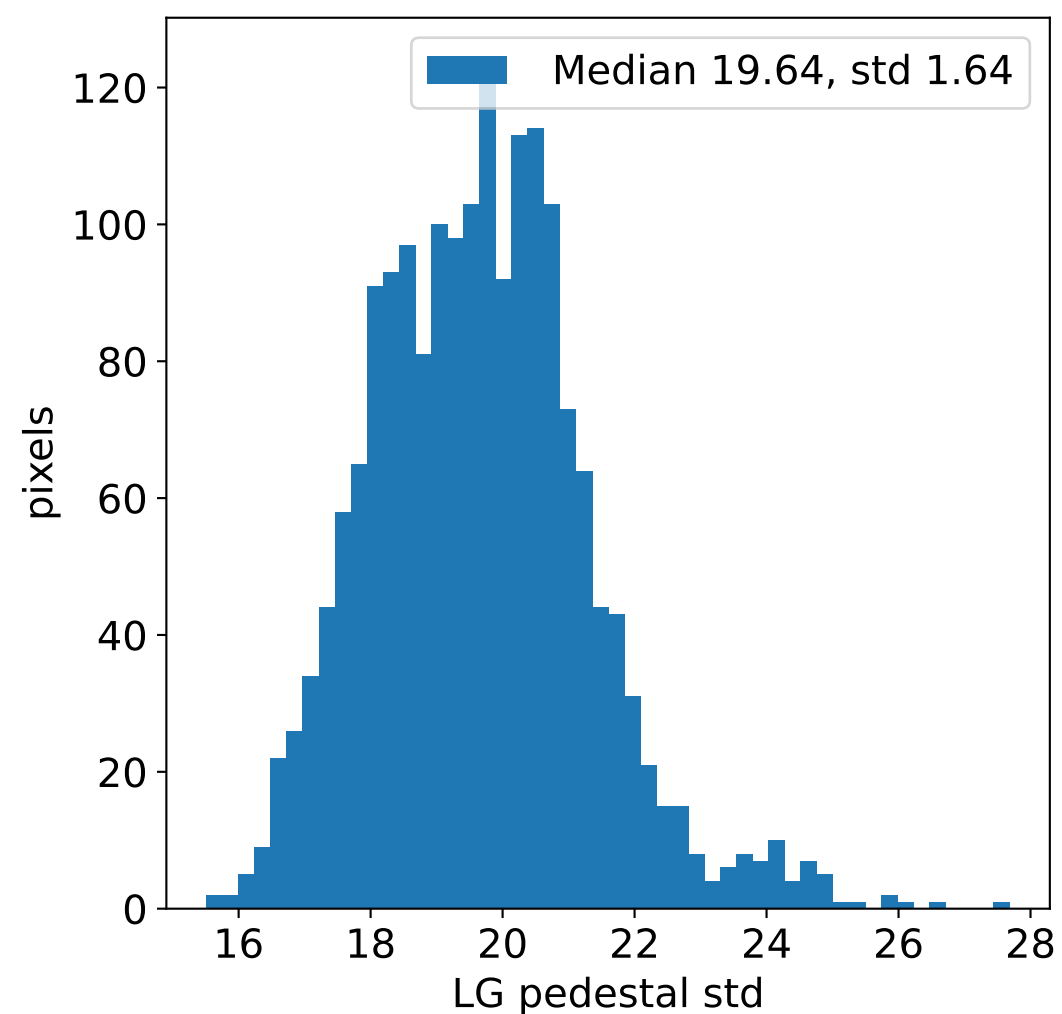

Run 23070, integration on 12 samples

HG pedestal [ADC]

LG pedestal [ADC]

HG pedestal std [ADC]

LG pedestal std [ADC]

Run 23070, pixel 0

Run 23070, pixel 0