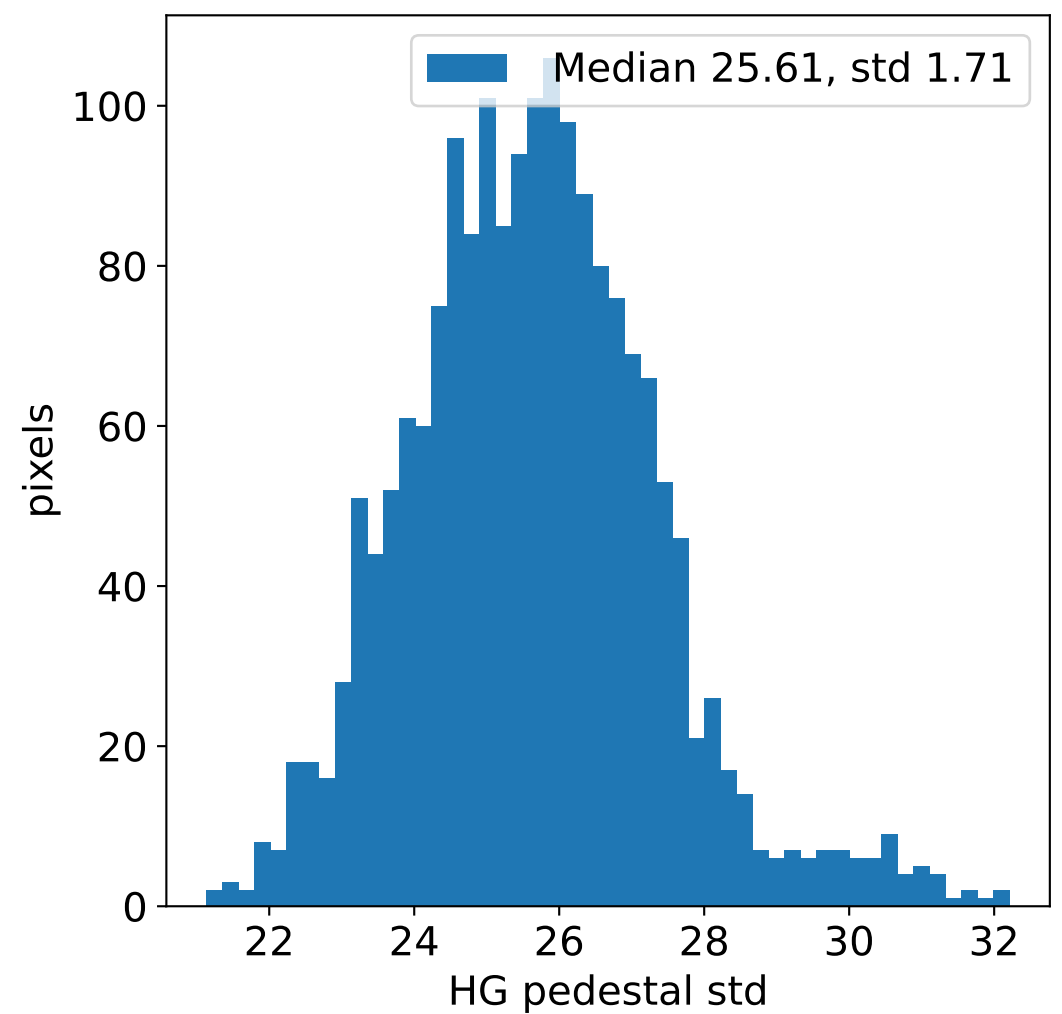

Run 23070, integration on 12 samples

HG pedestal [ADC]

LG pedestal [ADC]

HG pedestal std [ADC]

LG pedestal std [ADC]

Run 23070, pixel 0

Run 23070, pixel 0