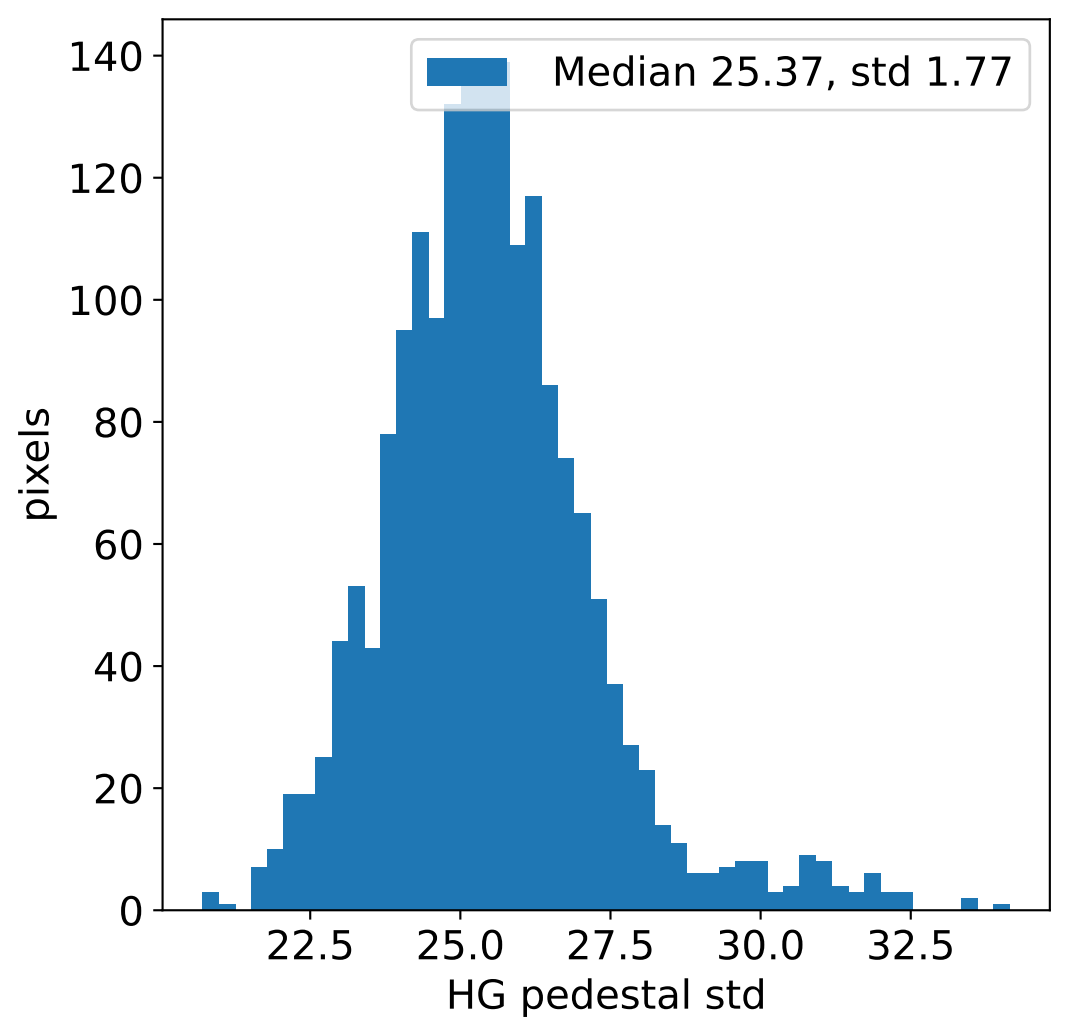

Run 23062, integration on 12 samples

Run 23062, pixel 0

Run 23062, pixel 0