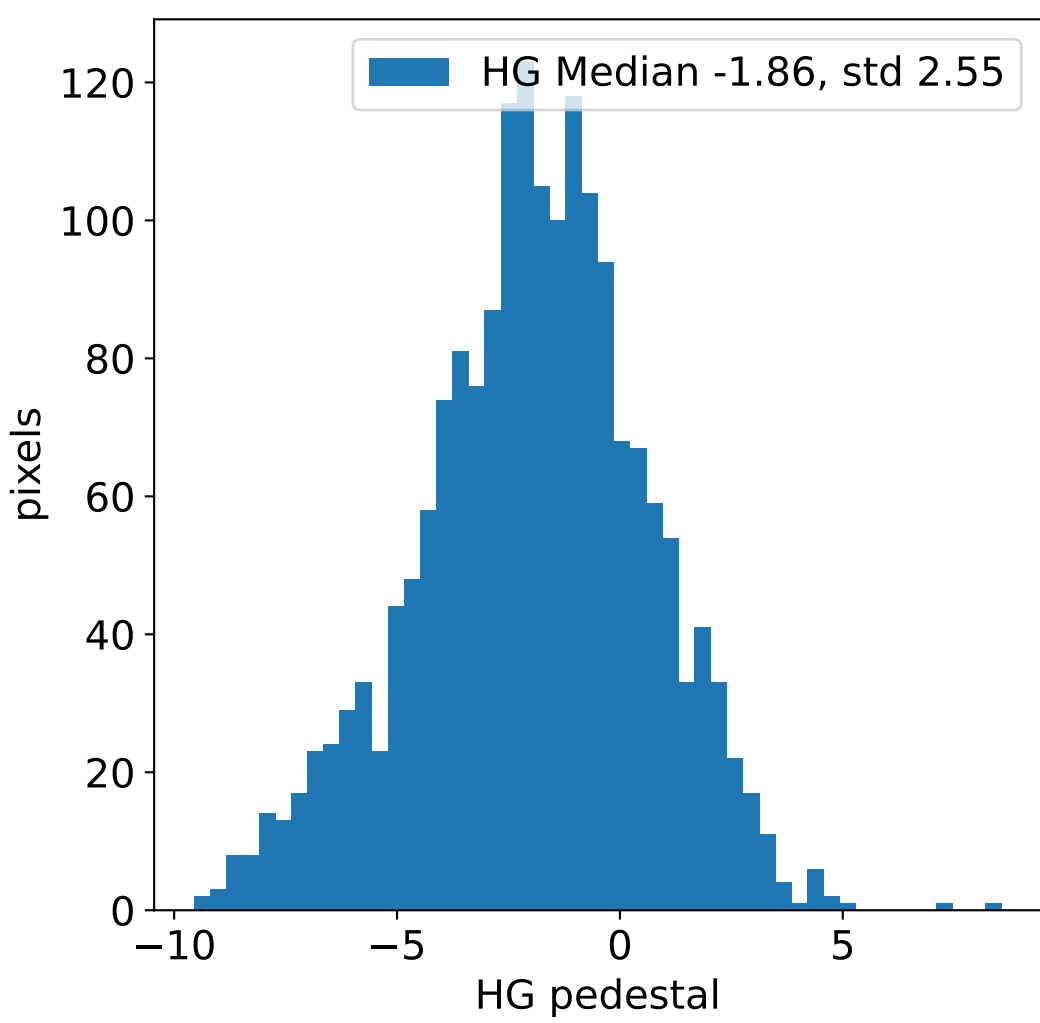

Run 23062, integration on 12 samples

Run 23062, pixel 0

Run 23062, pixel 0