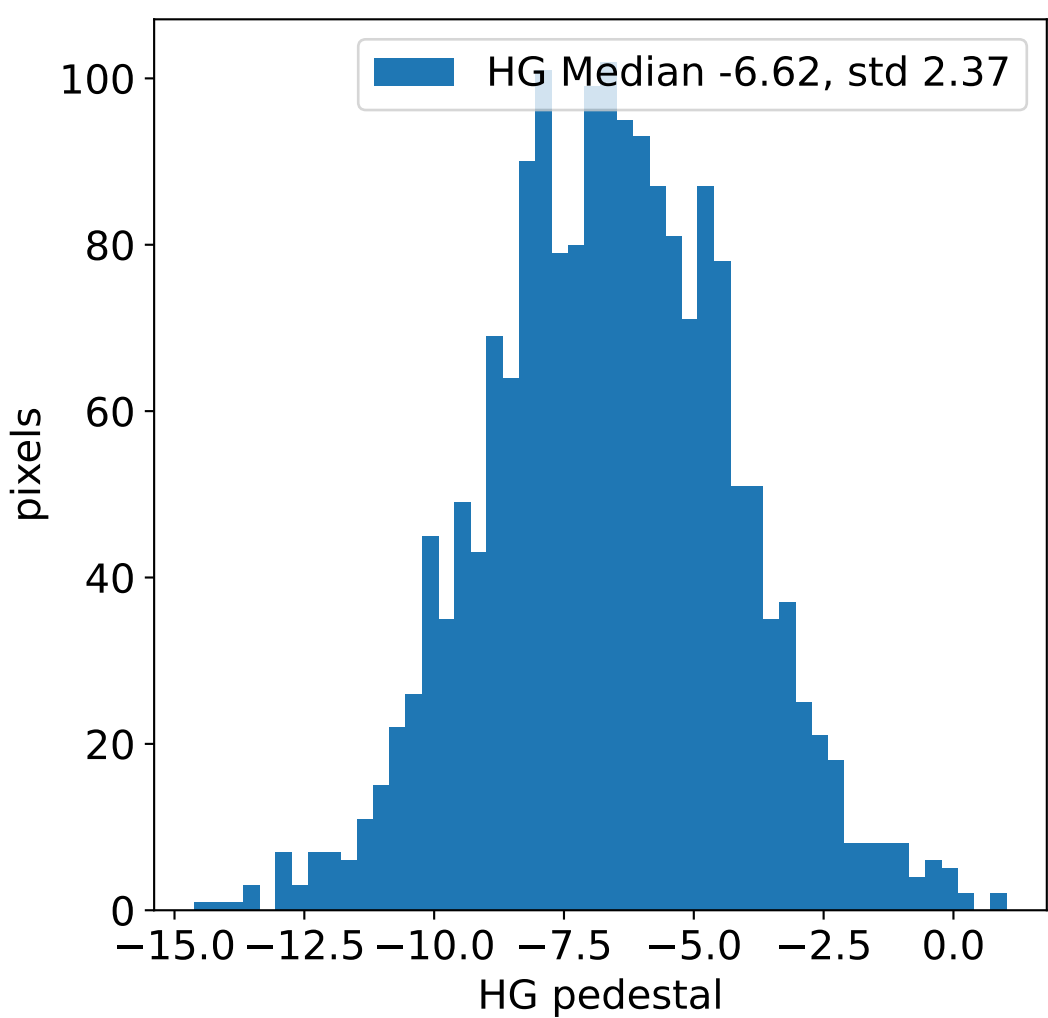

Run 23025, integration on 12 samples

Run 23025, pixel 0

Run 23025, pixel 0