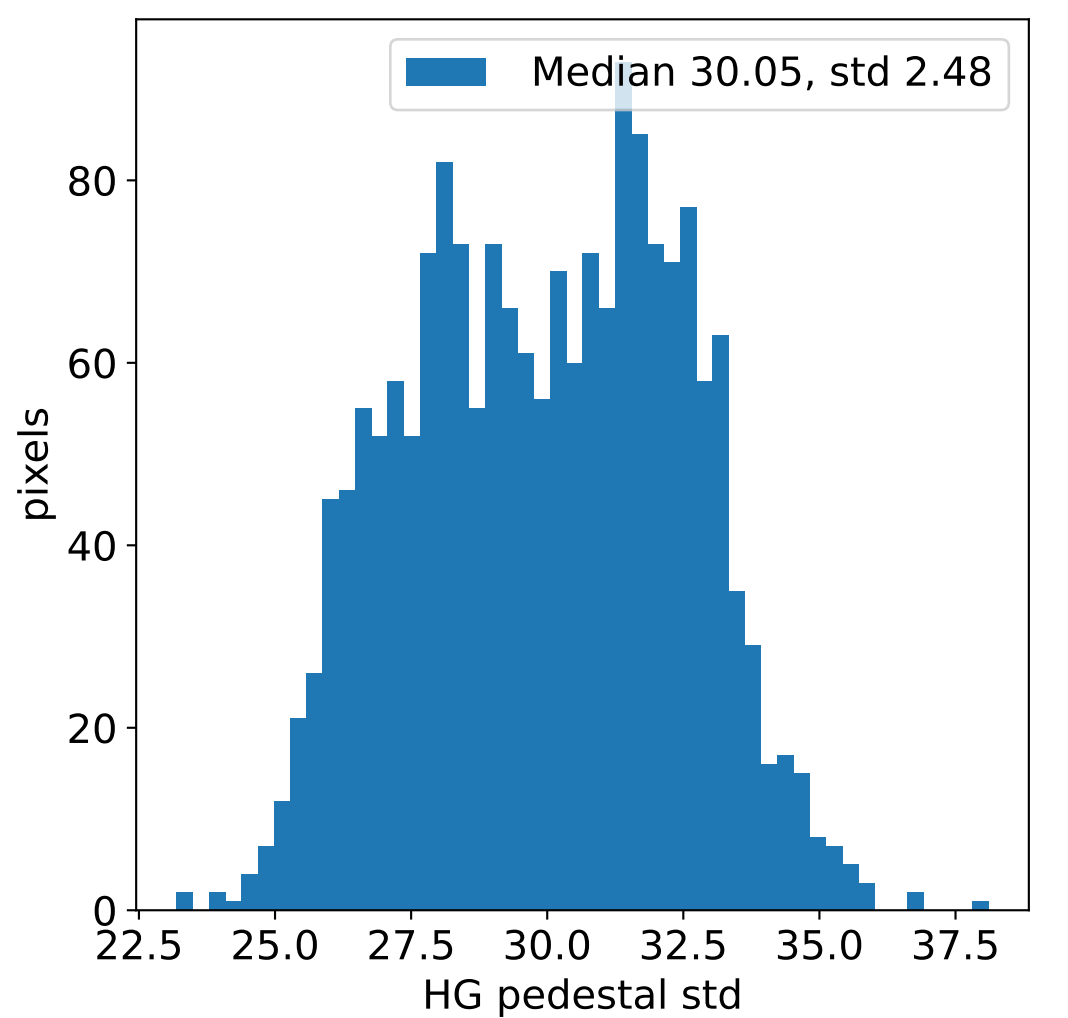

Run 23025, integration on 12 samples

Run 23025, pixel 0

Run 23025, pixel 0