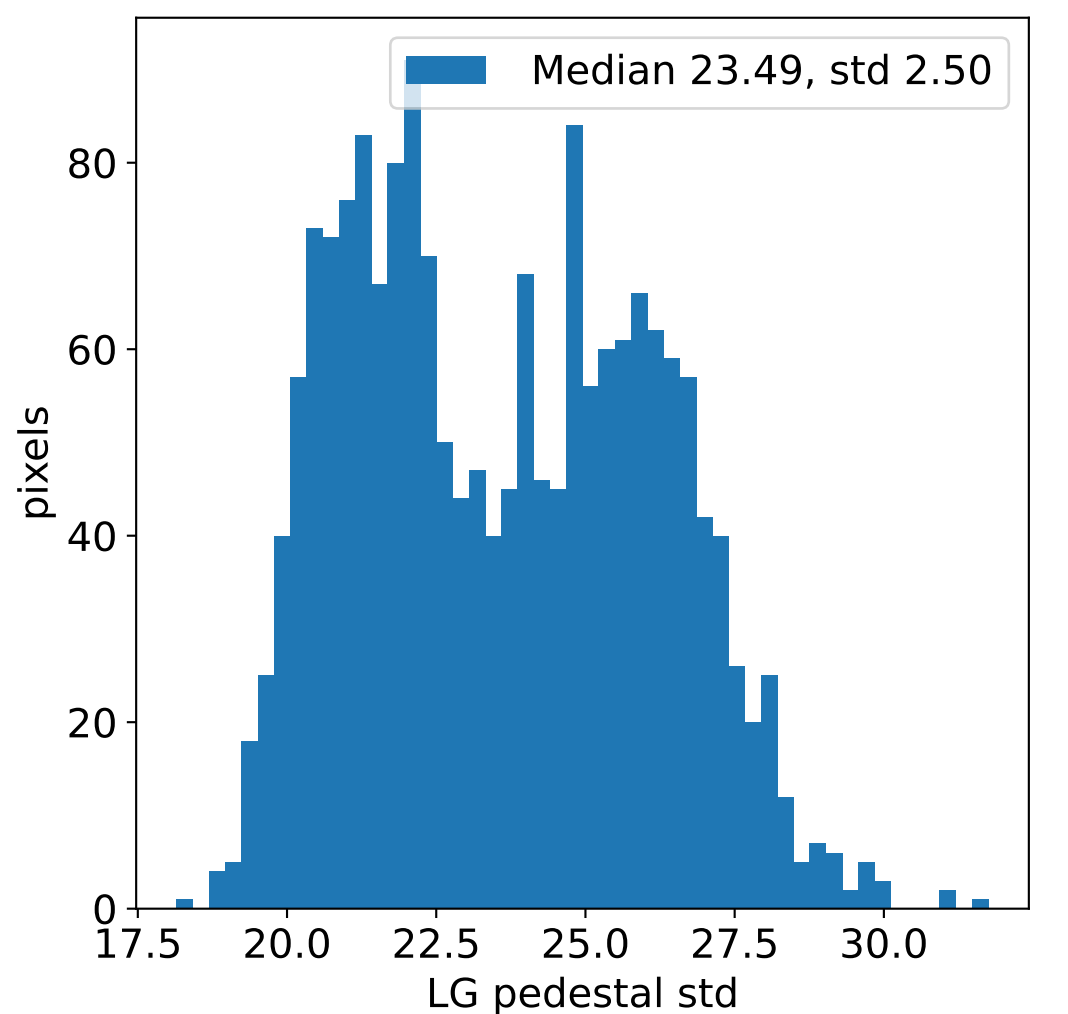

Run 23025, integration on 12 samples

Run 23025, pixel 0

Run 23025, pixel 0