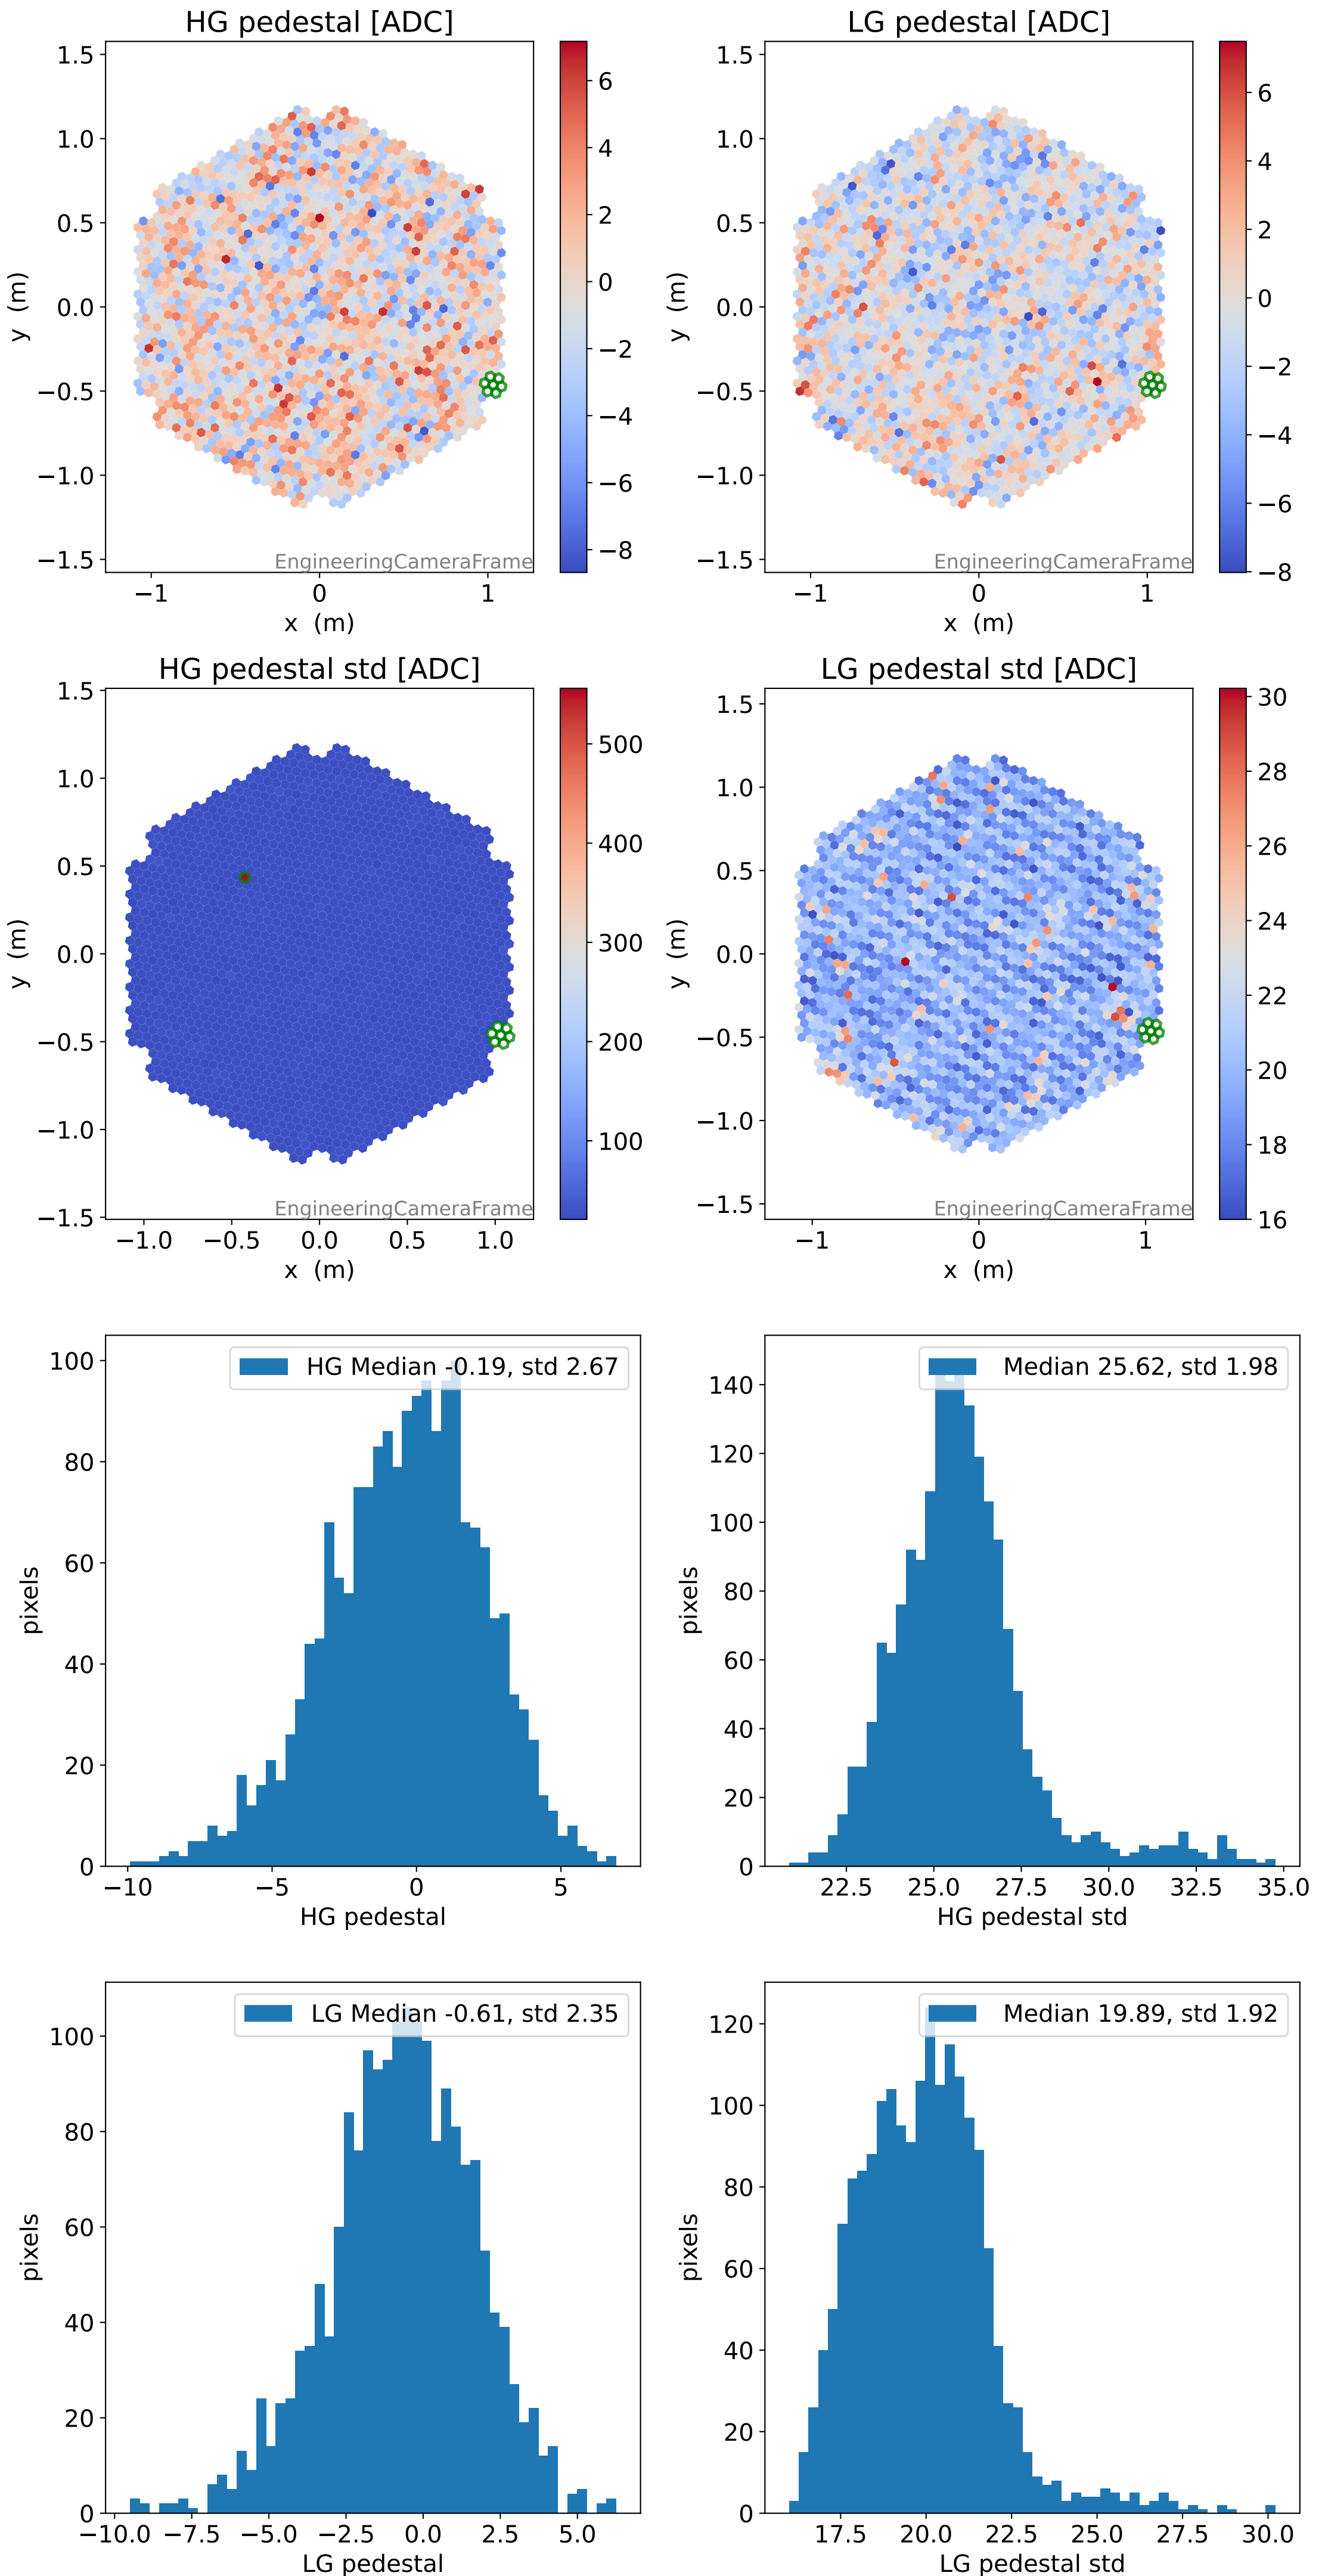

Run 22984, integration on 12 samples

Run 22984, pixel 0

Run 22984, pixel 0