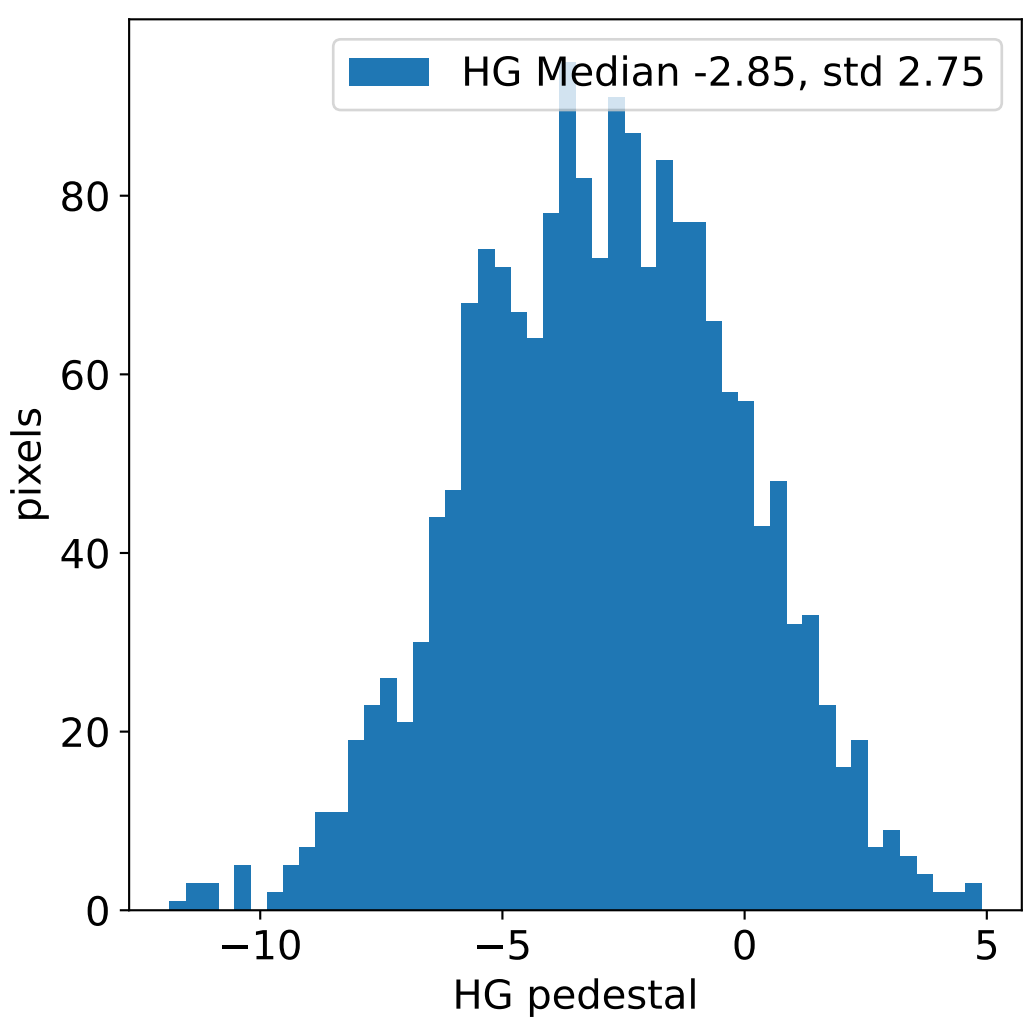

Run 22979, integration on 12 samples

Run 22979, pixel 0

Run 22979, pixel 0