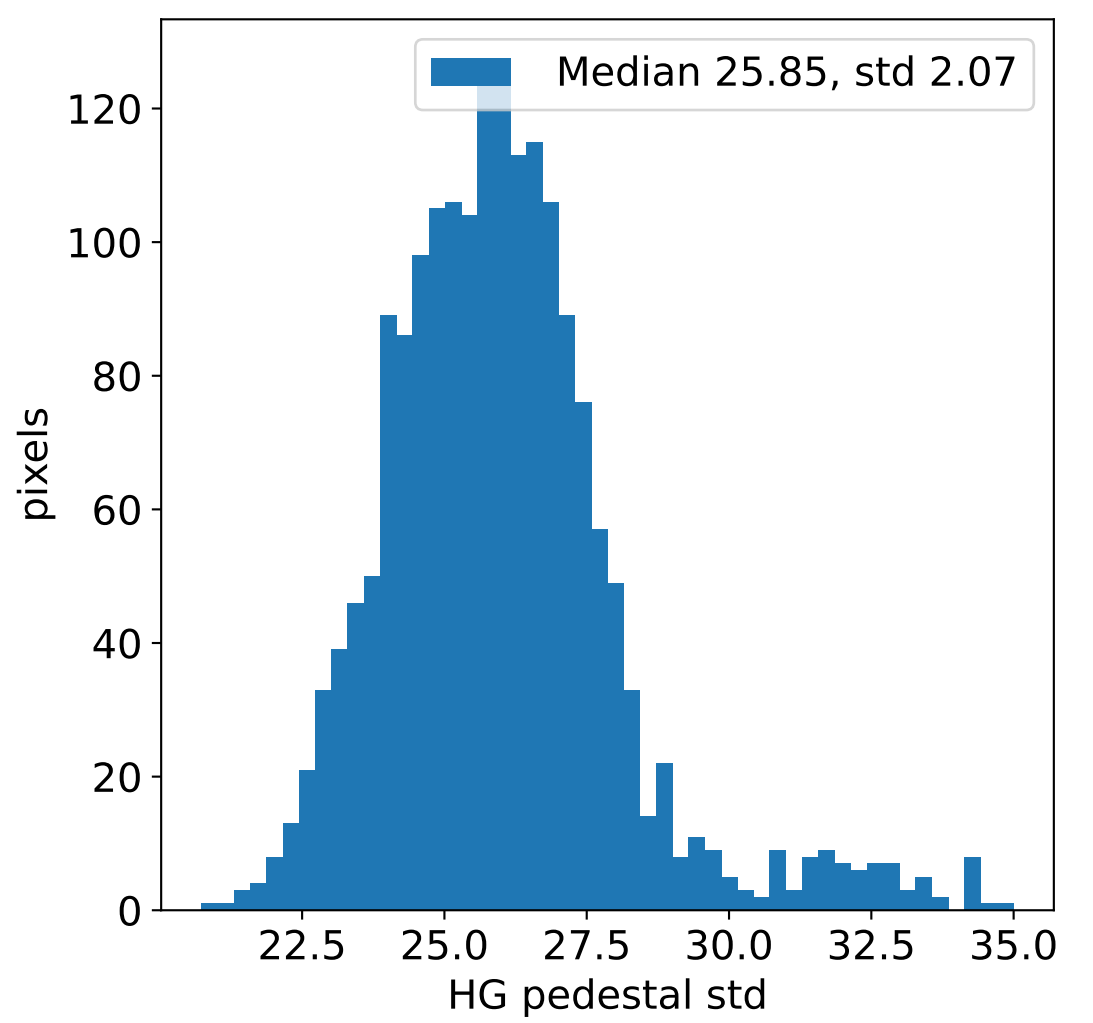

Run 22979, integration on 12 samples

Run 22979, pixel 0

Run 22979, pixel 0