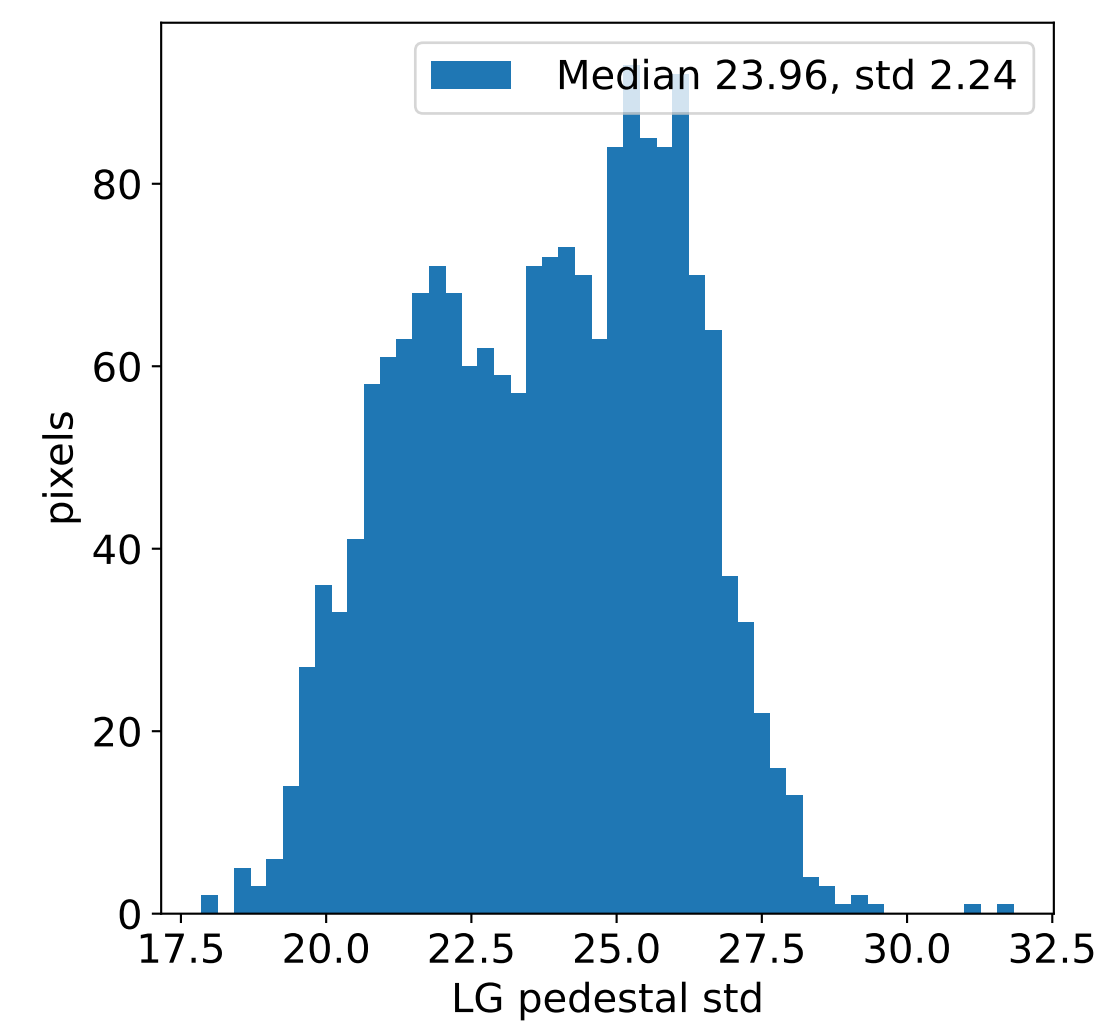

# Run 22932, integration on 12 samples

# Run 22932, pixel 0