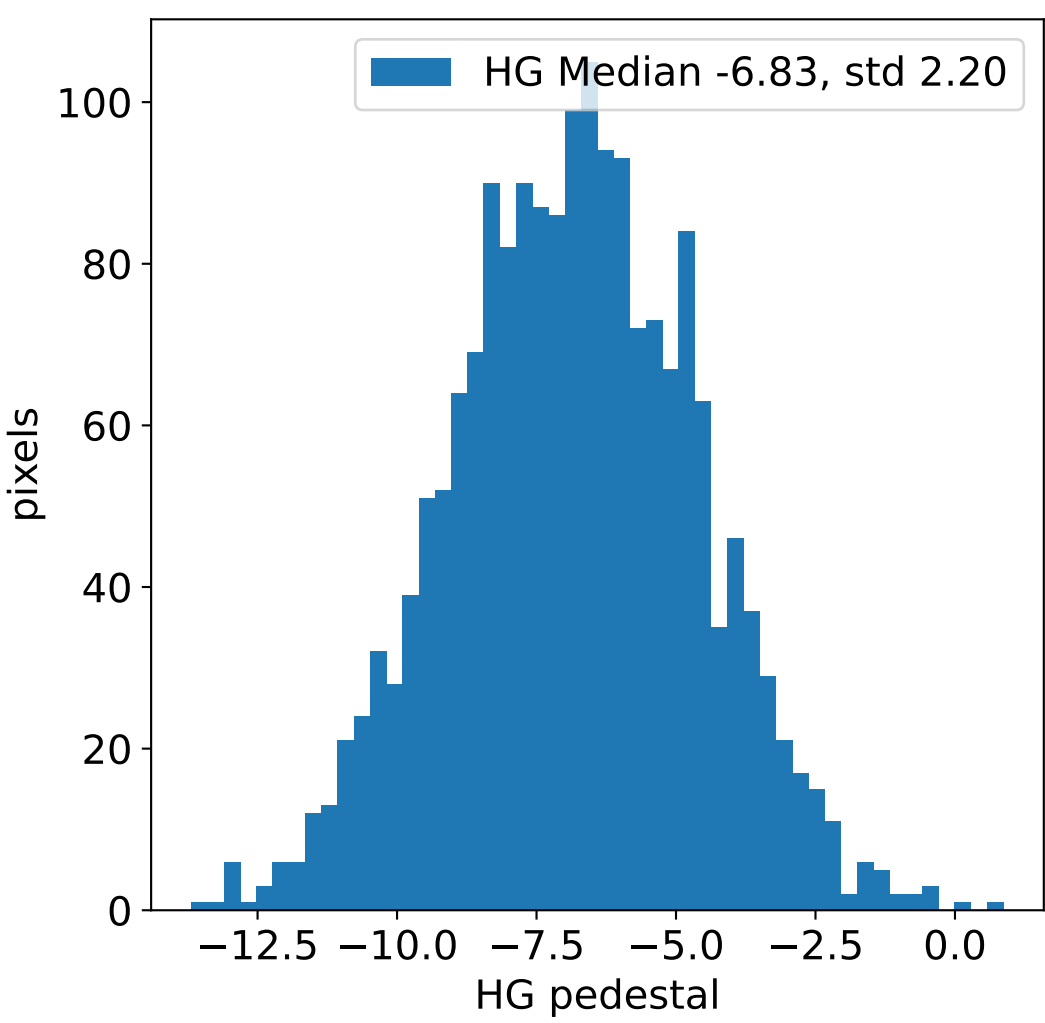

# Run 22932, integration on 12 samples

# Run 22932, pixel 0