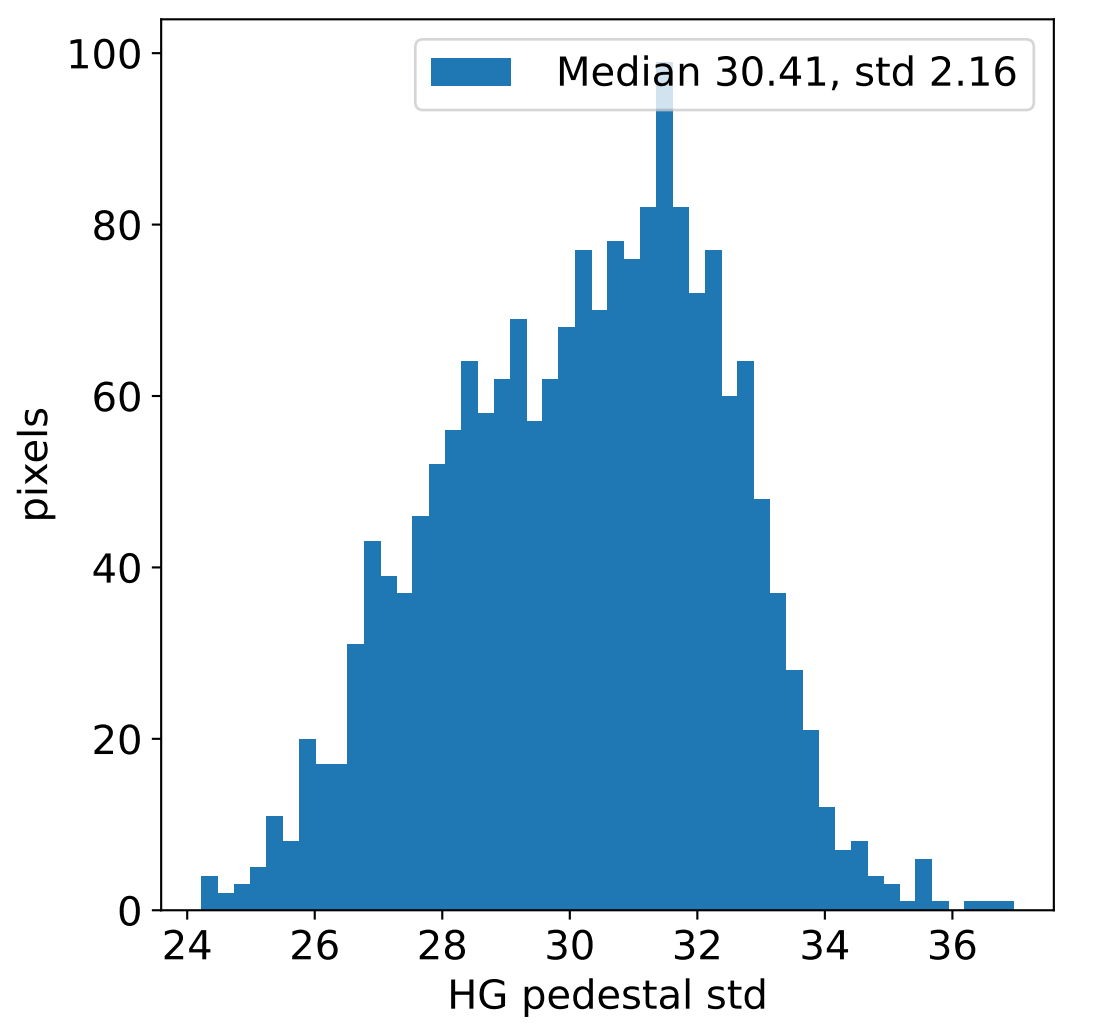

# Run 22932, integration on 12 samples

# Run 22932, pixel 0