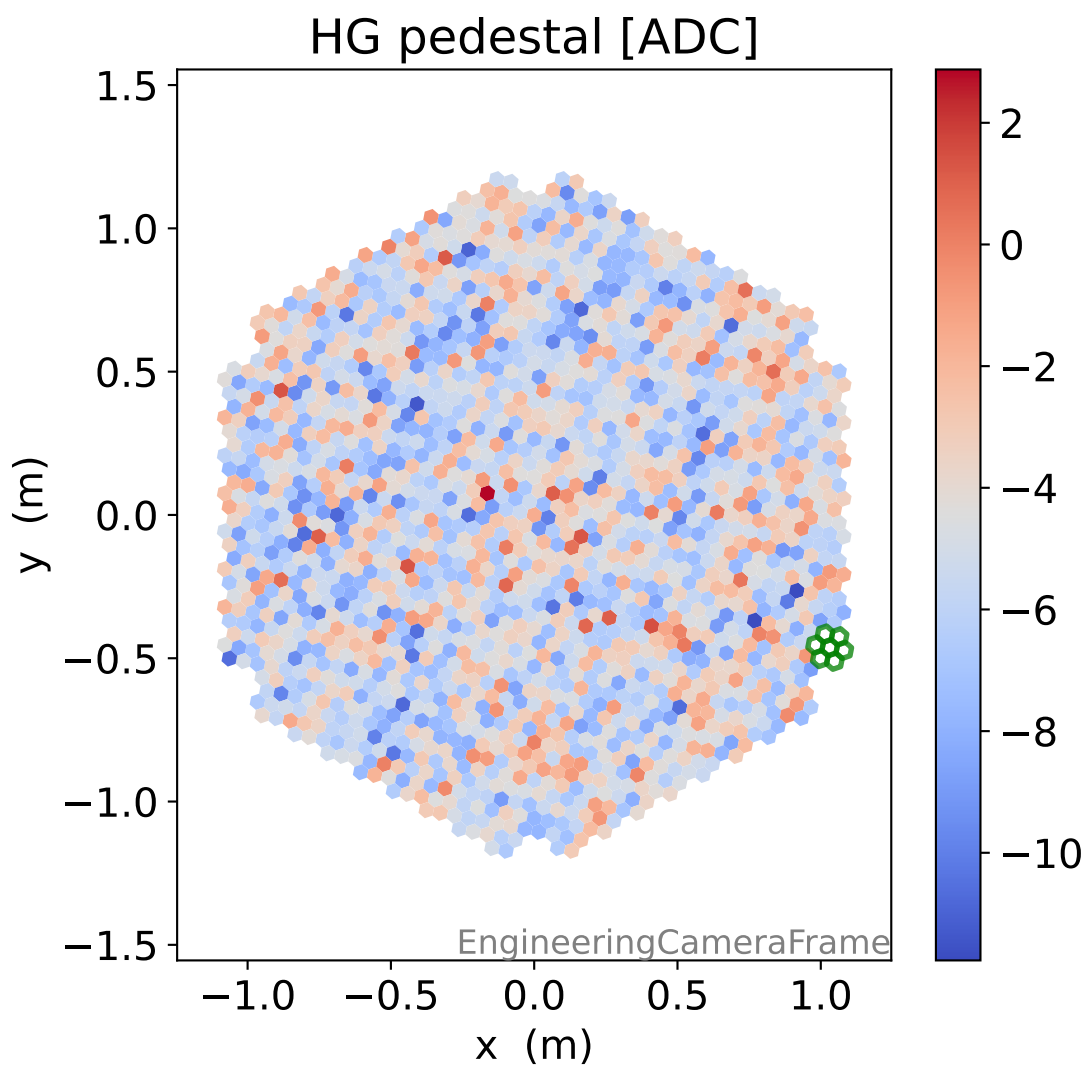

# Run 22932, integration on 12 samples

# Run 22932, pixel 0