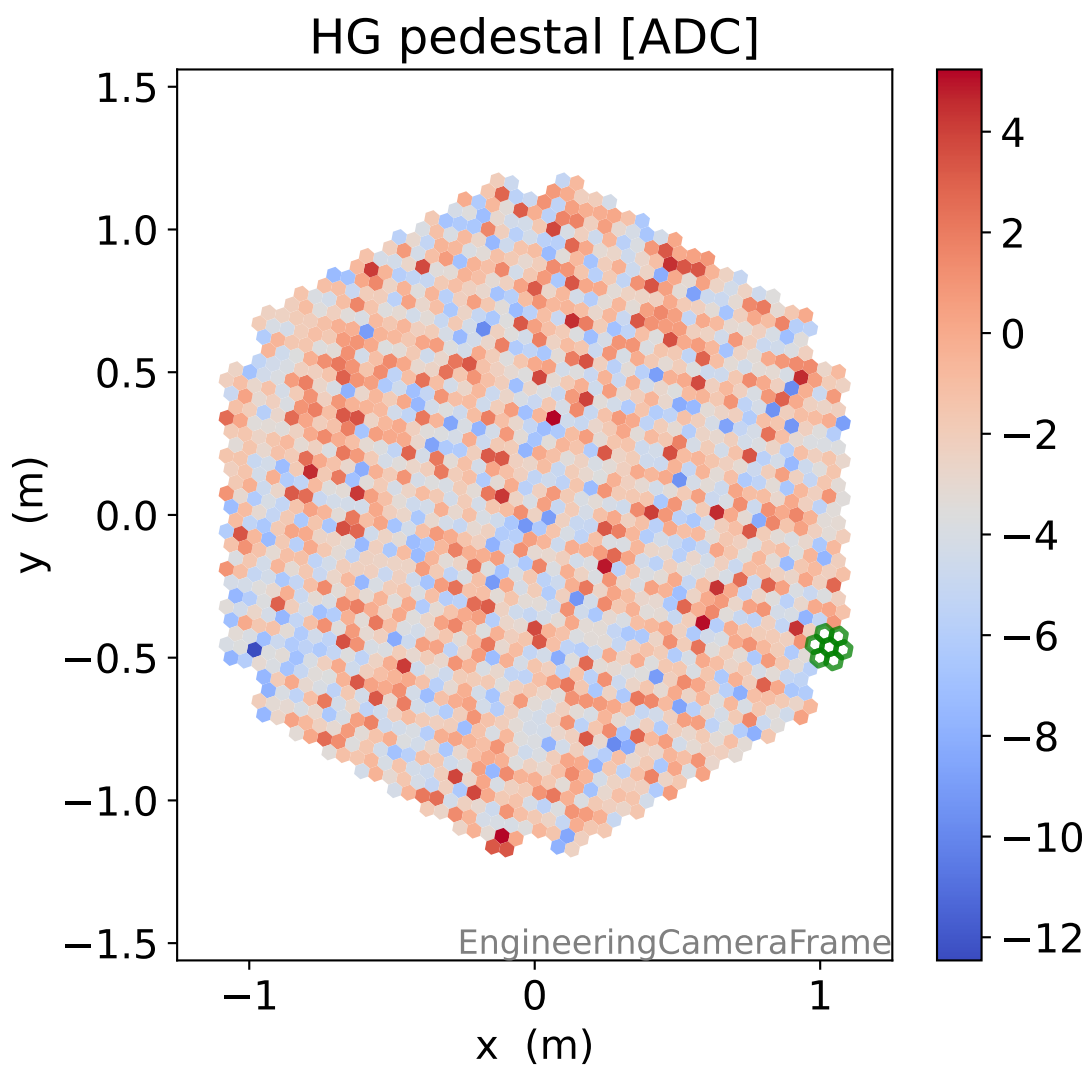

# Run 22922, integration on 12 samples

# Run 22922, pixel 0