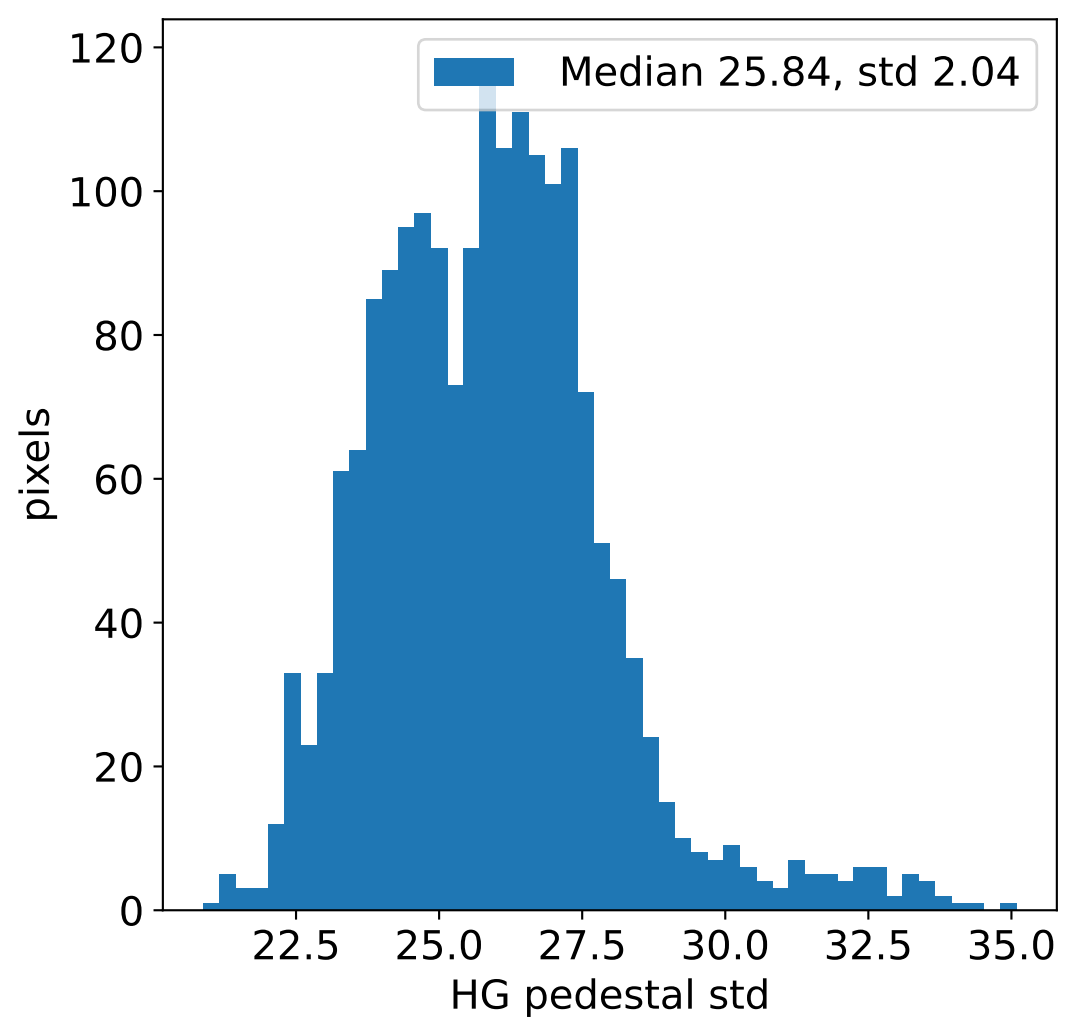

# Run 22922, integration on 12 samples

# Run 22922, pixel 0