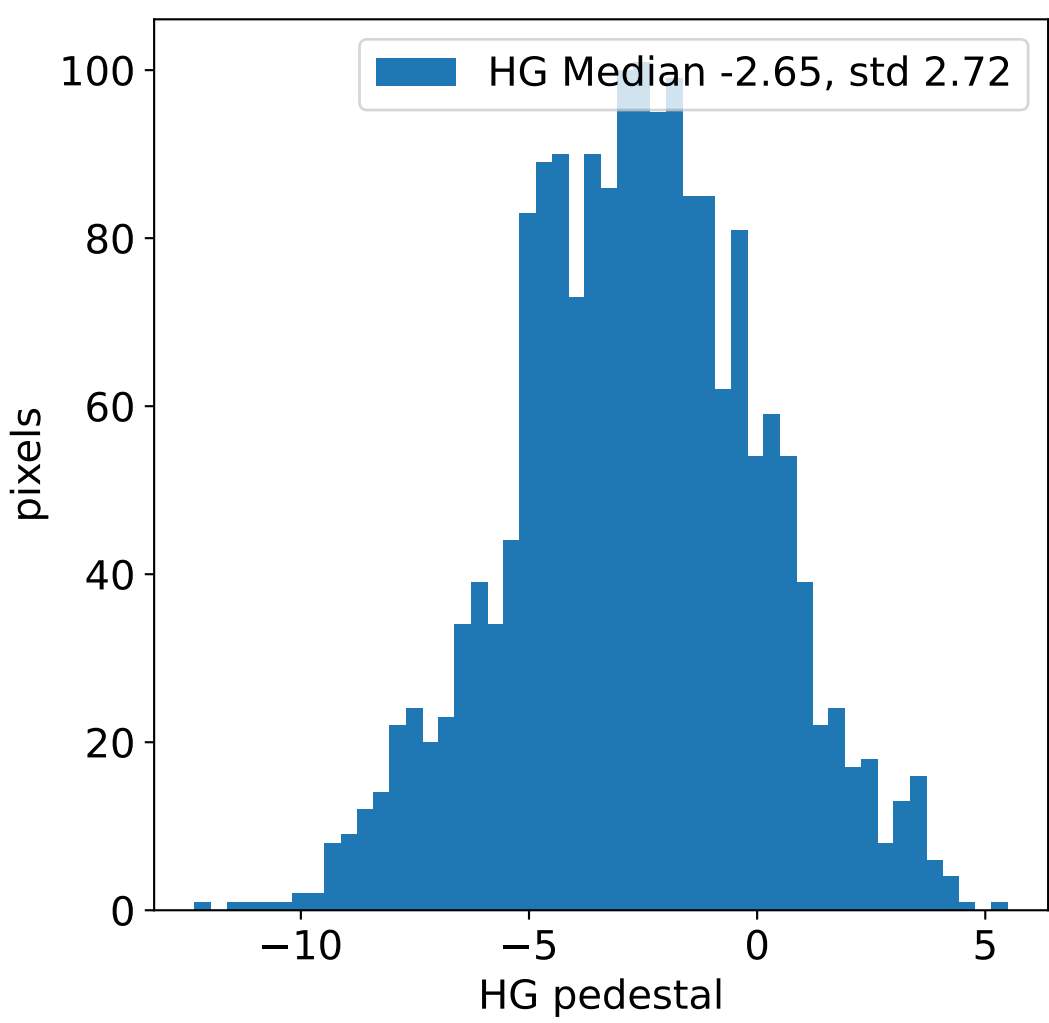

# Run 22922, integration on 12 samples

# Run 22922, pixel 0