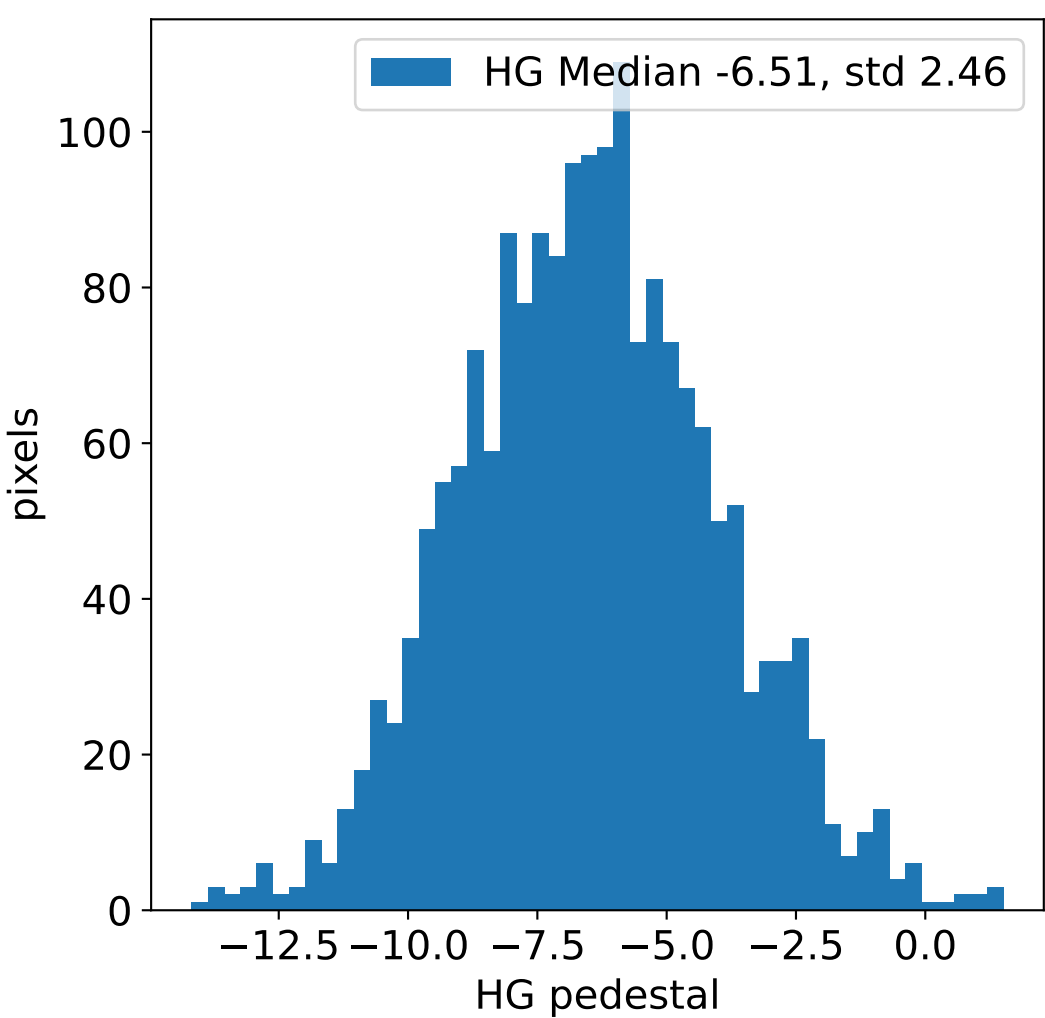

Run 22899, integration on 12 samples

Run 22899, pixel 0

Run 22899, pixel 0