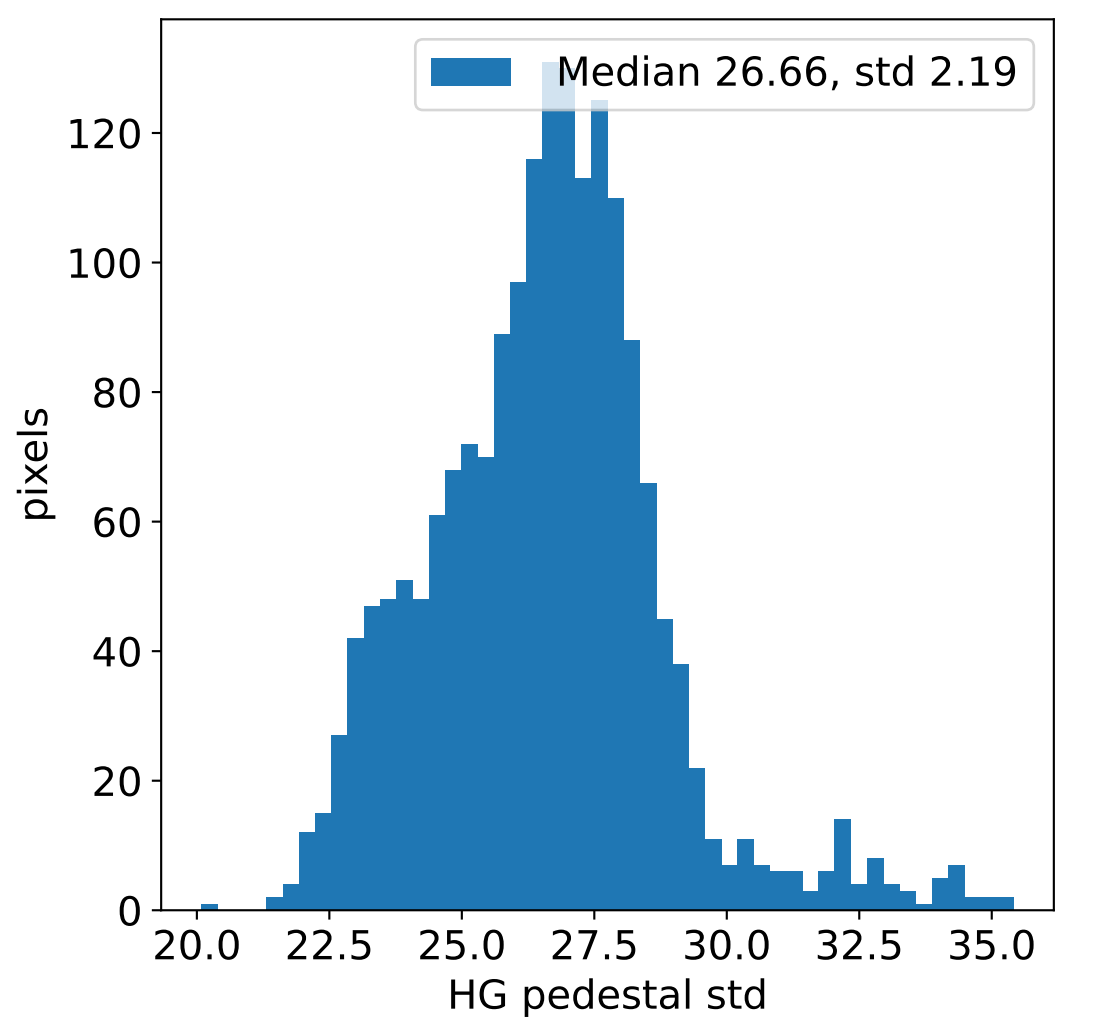

Run 22899, integration on 12 samples

Run 22899, pixel 0

Run 22899, pixel 0