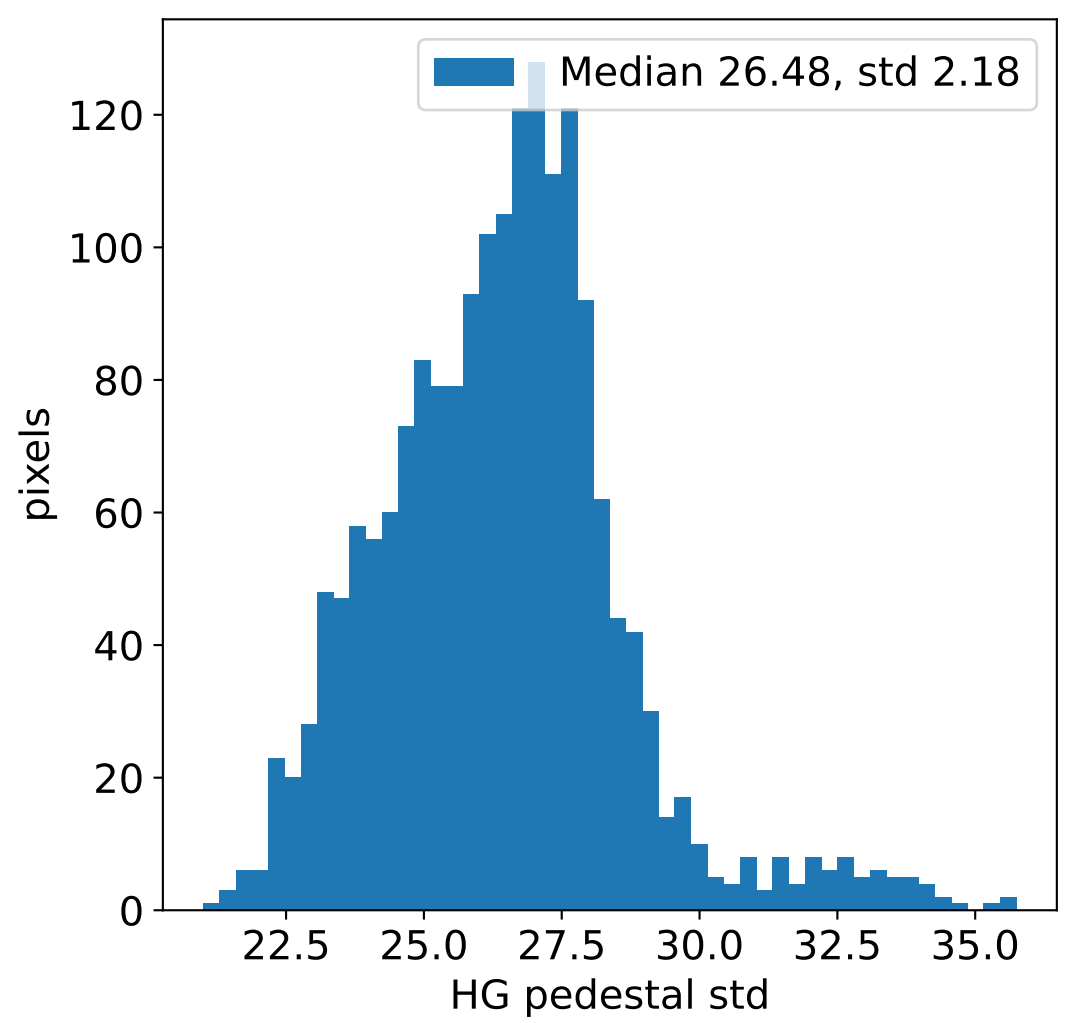

Run 22895, integration on 12 samples

Run 22895, pixel 0

Run 22895, pixel 0