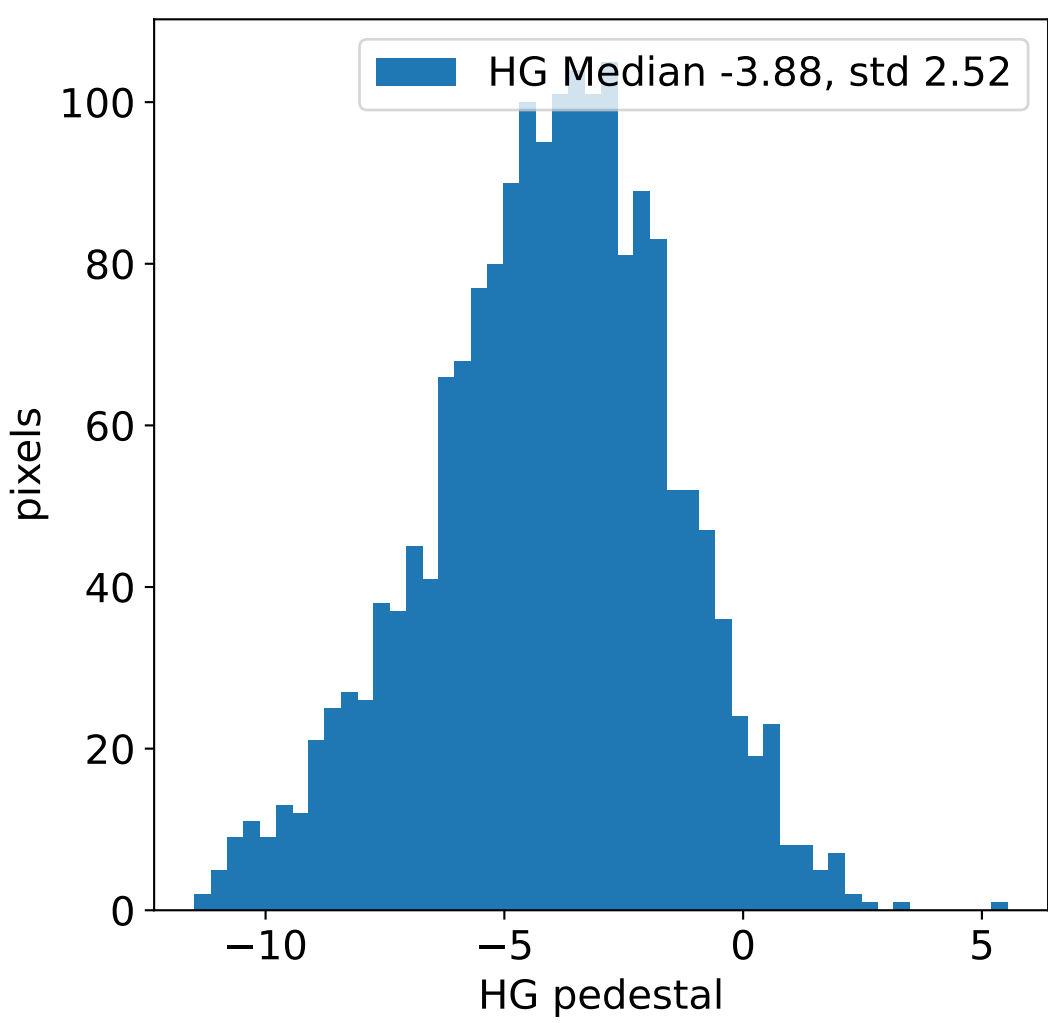

Run 22895, integration on 12 samples

Run 22895, pixel 0

Run 22895, pixel 0