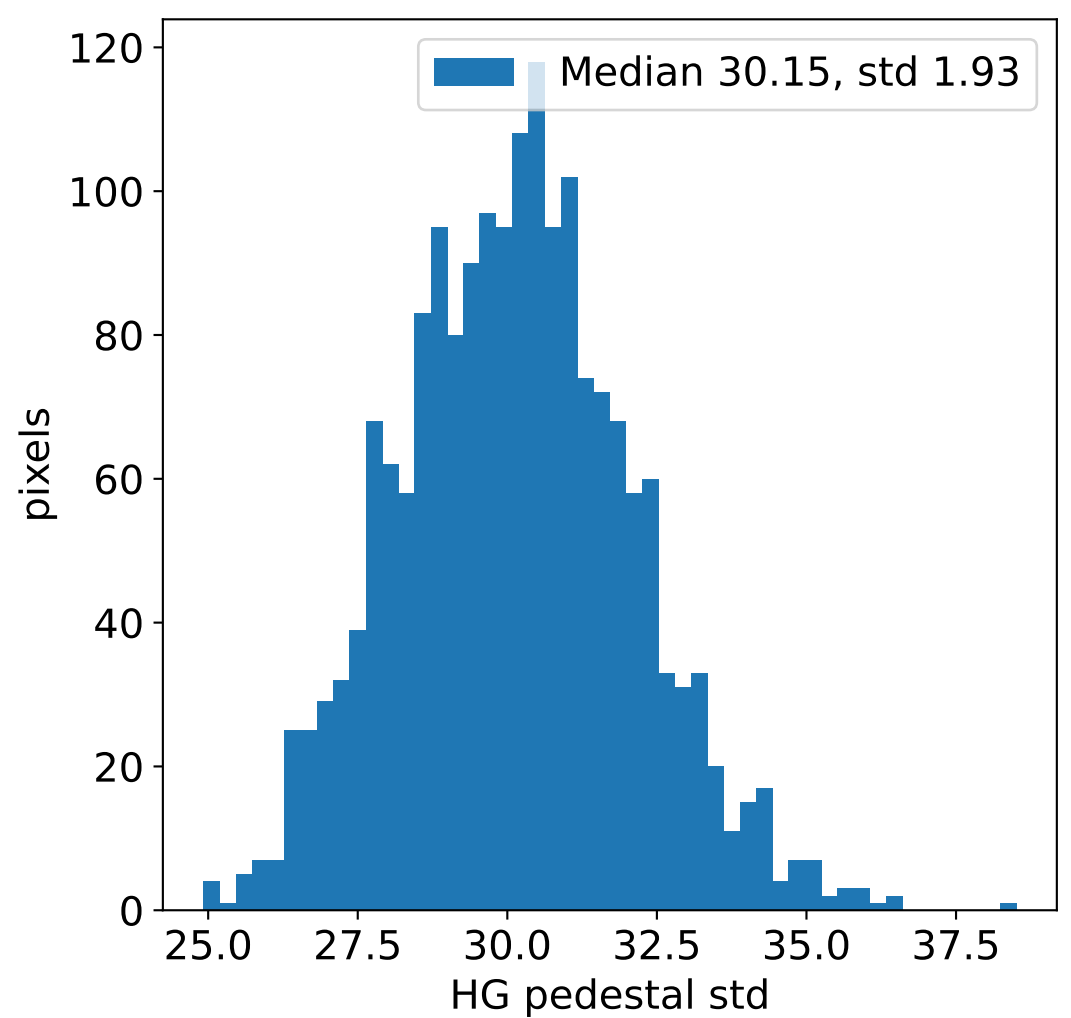

Run 22867, integration on 12 samples

Run 22867, pixel 0

Run 22867, pixel 0