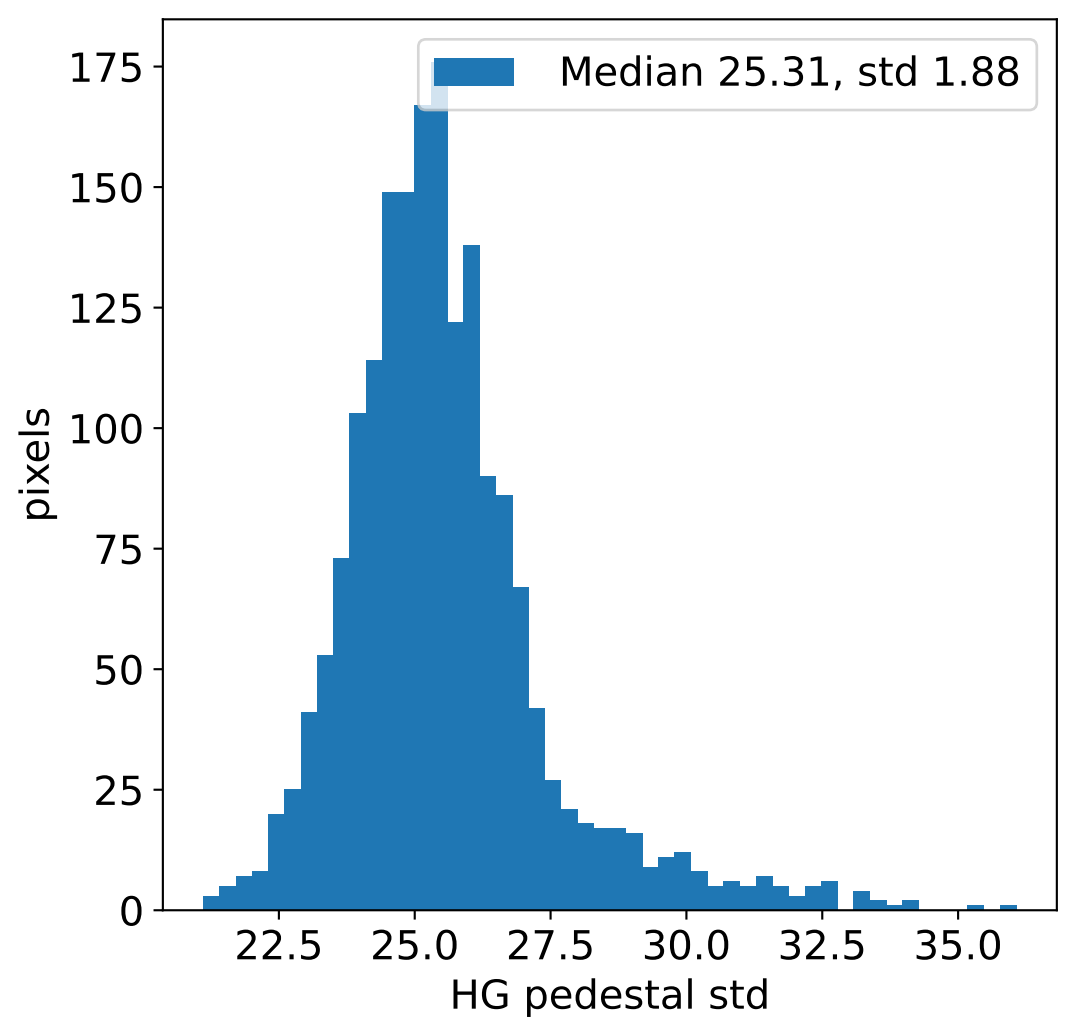

Run 22811, integration on 12 samples

Run 22811, pixel 0

Run 22811, pixel 0