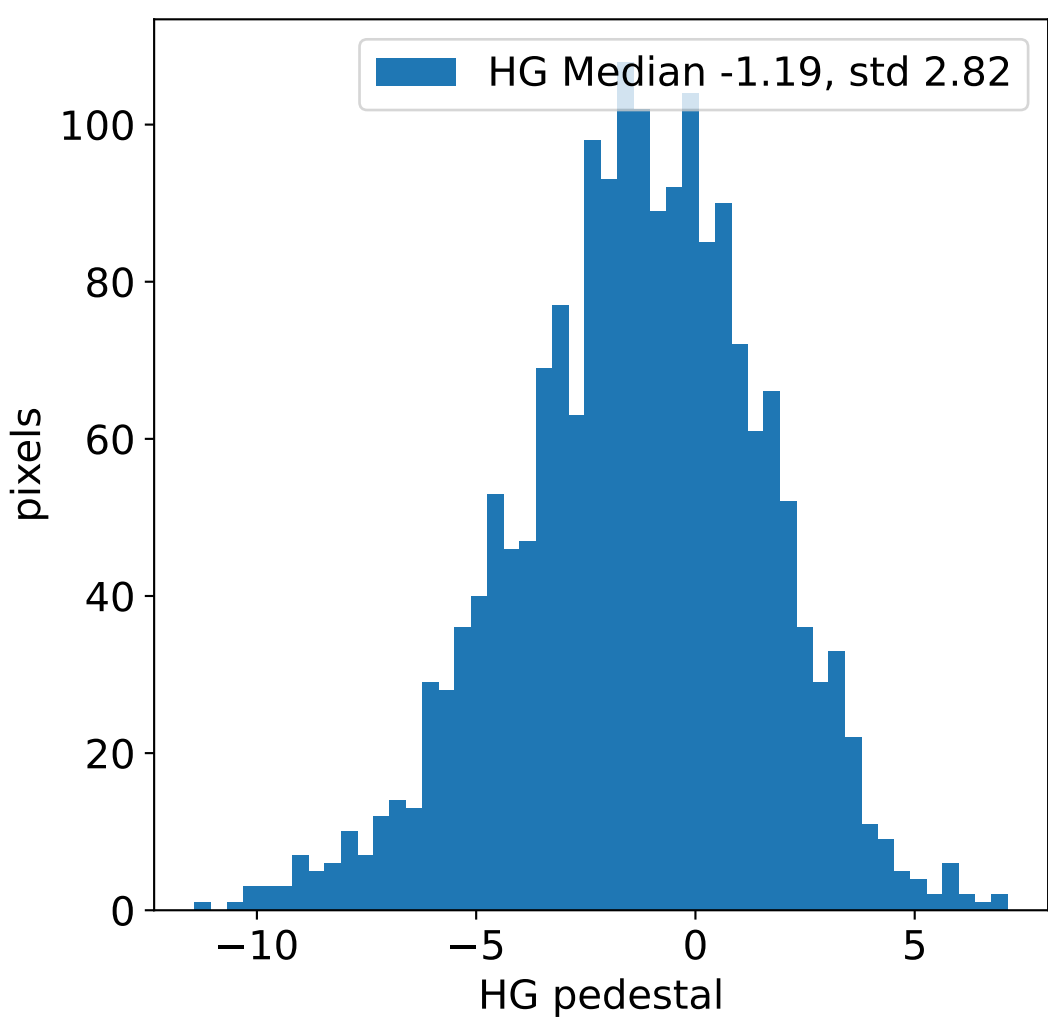

Run 22811, integration on 12 samples

Run 22811, pixel 0

Run 22811, pixel 0