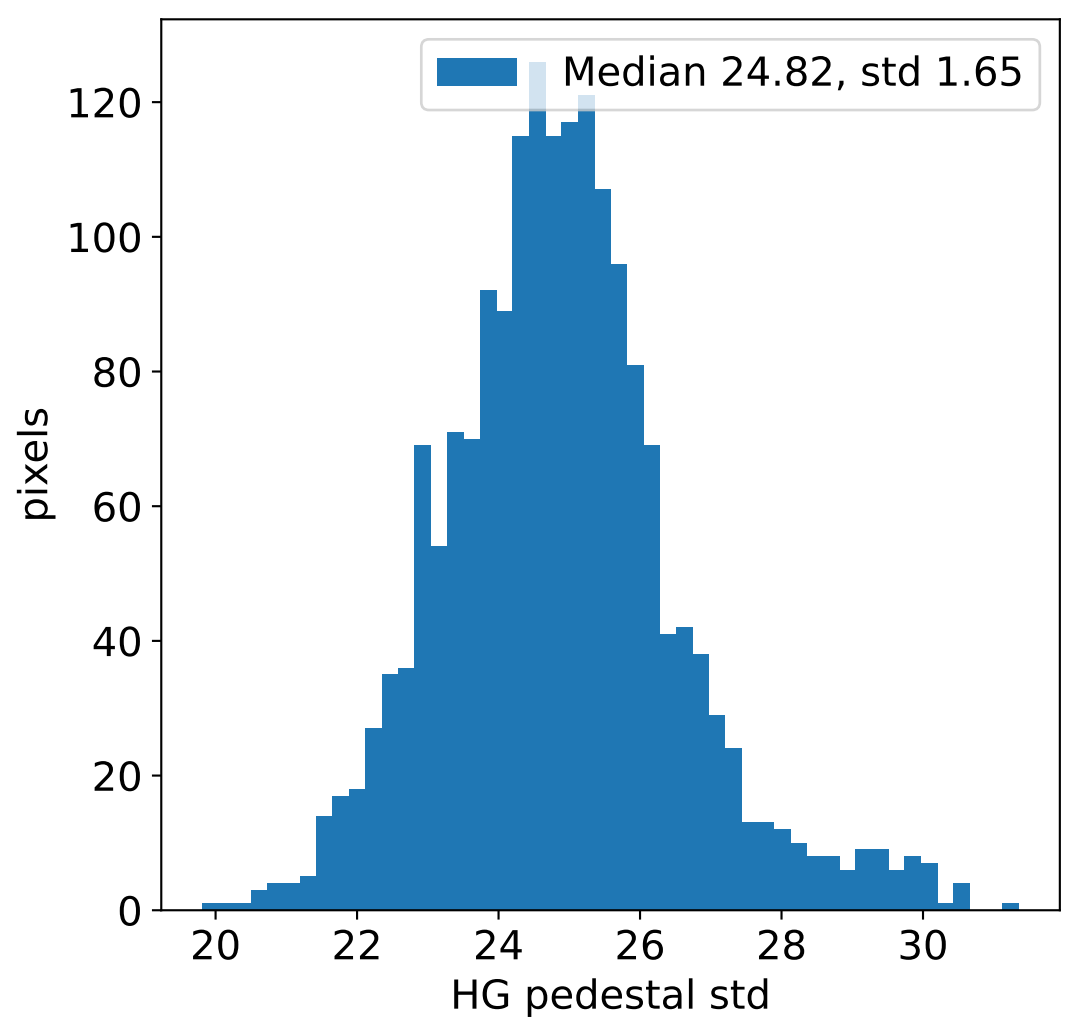

# Run 22738, integration on 12 samples

# Run 22738, pixel 0