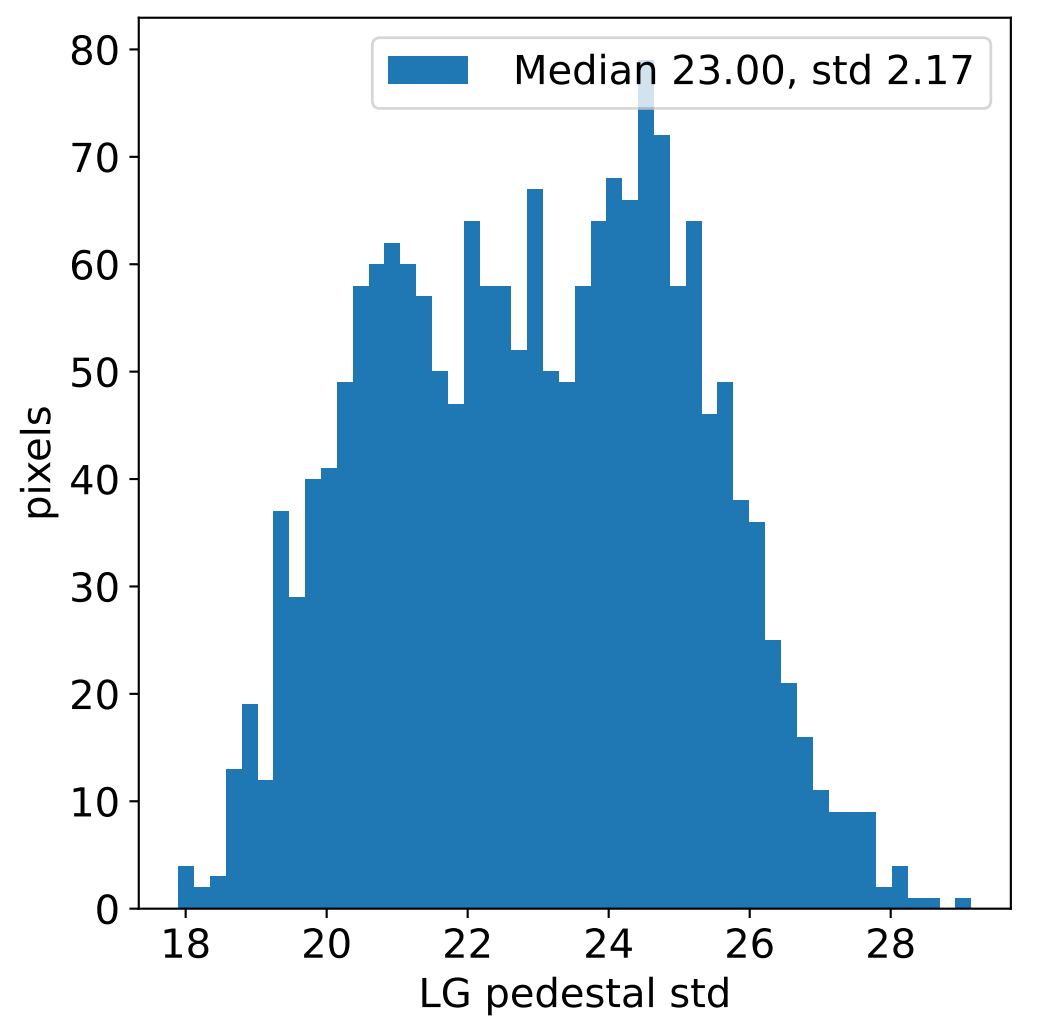

Run 22722, integration on 12 samples

Run 22722, pixel 0

Run 22722, pixel 0