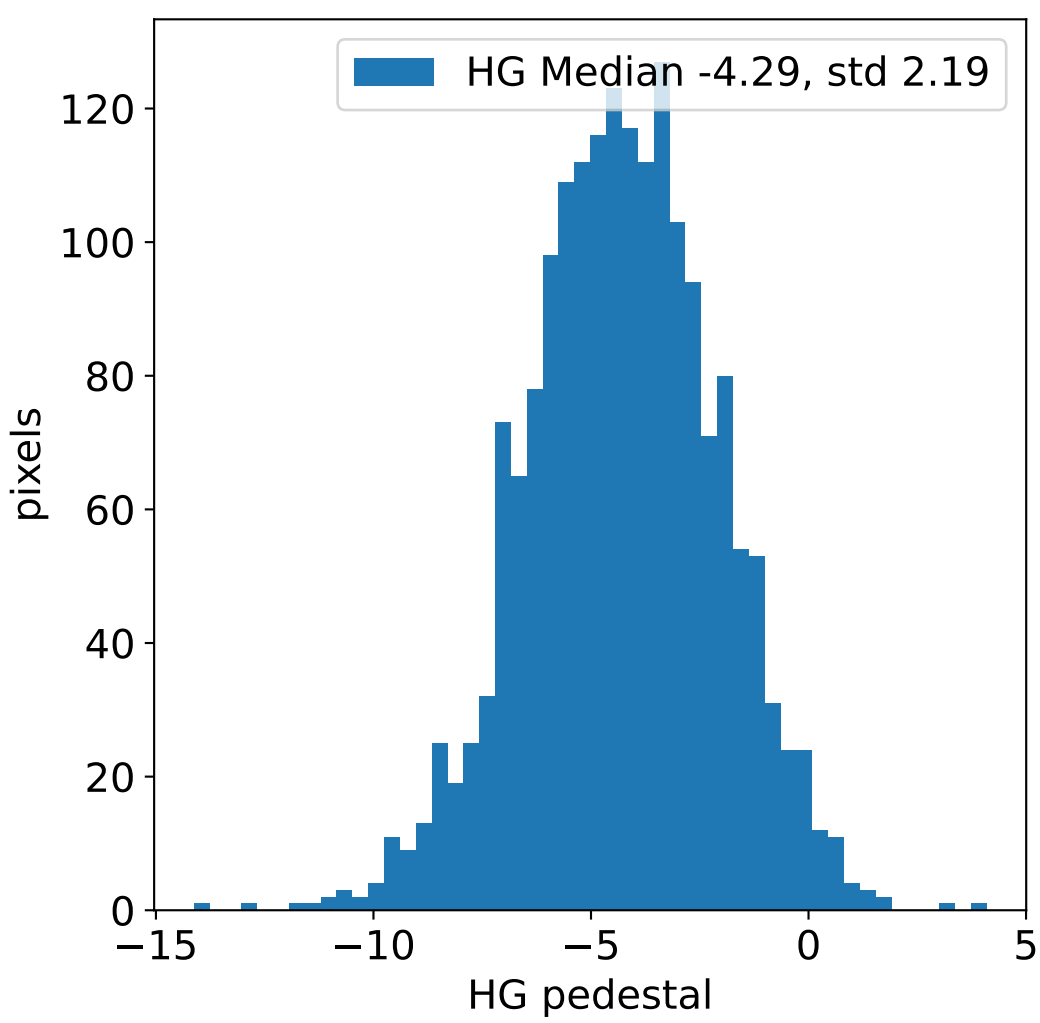

Run 22722, integration on 12 samples

Run 22722, pixel 0

Run 22722, pixel 0