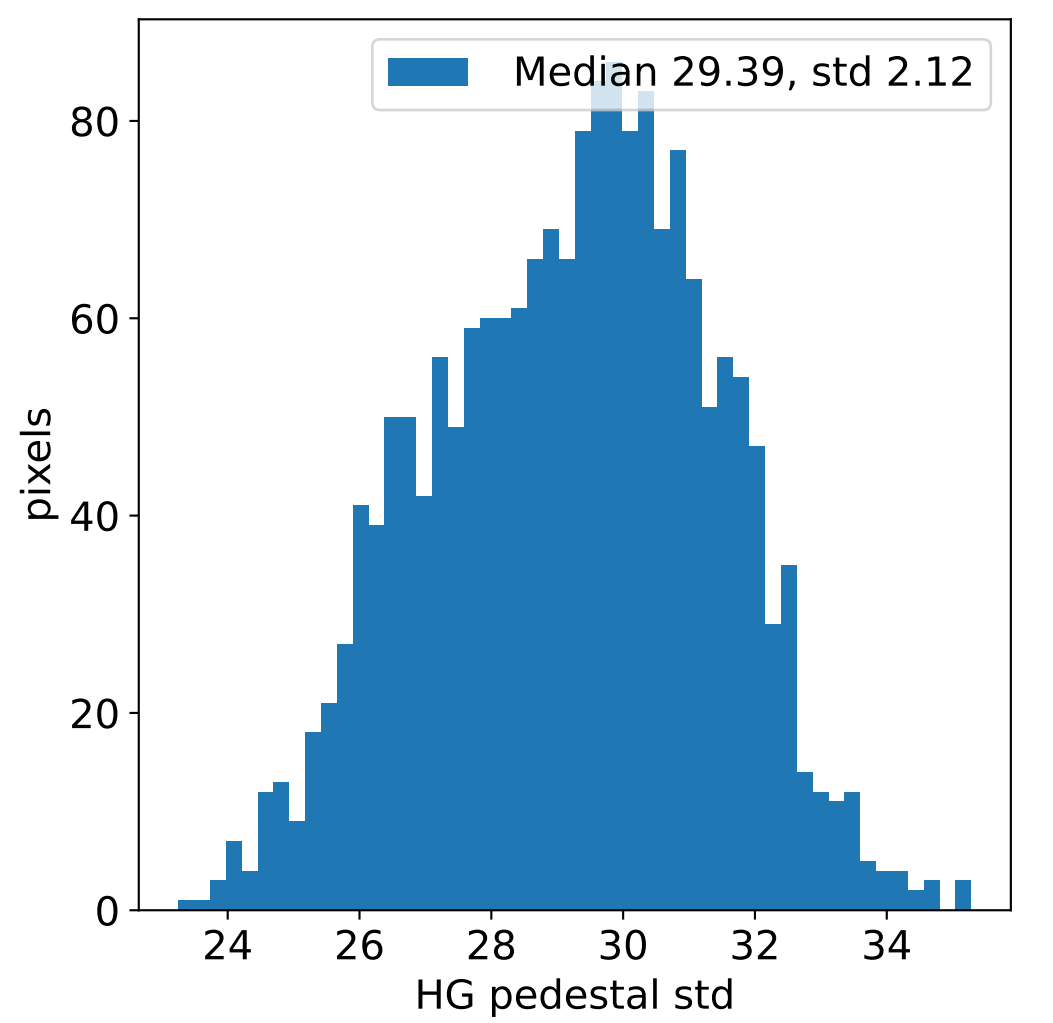

Run 22722, integration on 12 samples

Run 22722, pixel 0

Run 22722, pixel 0