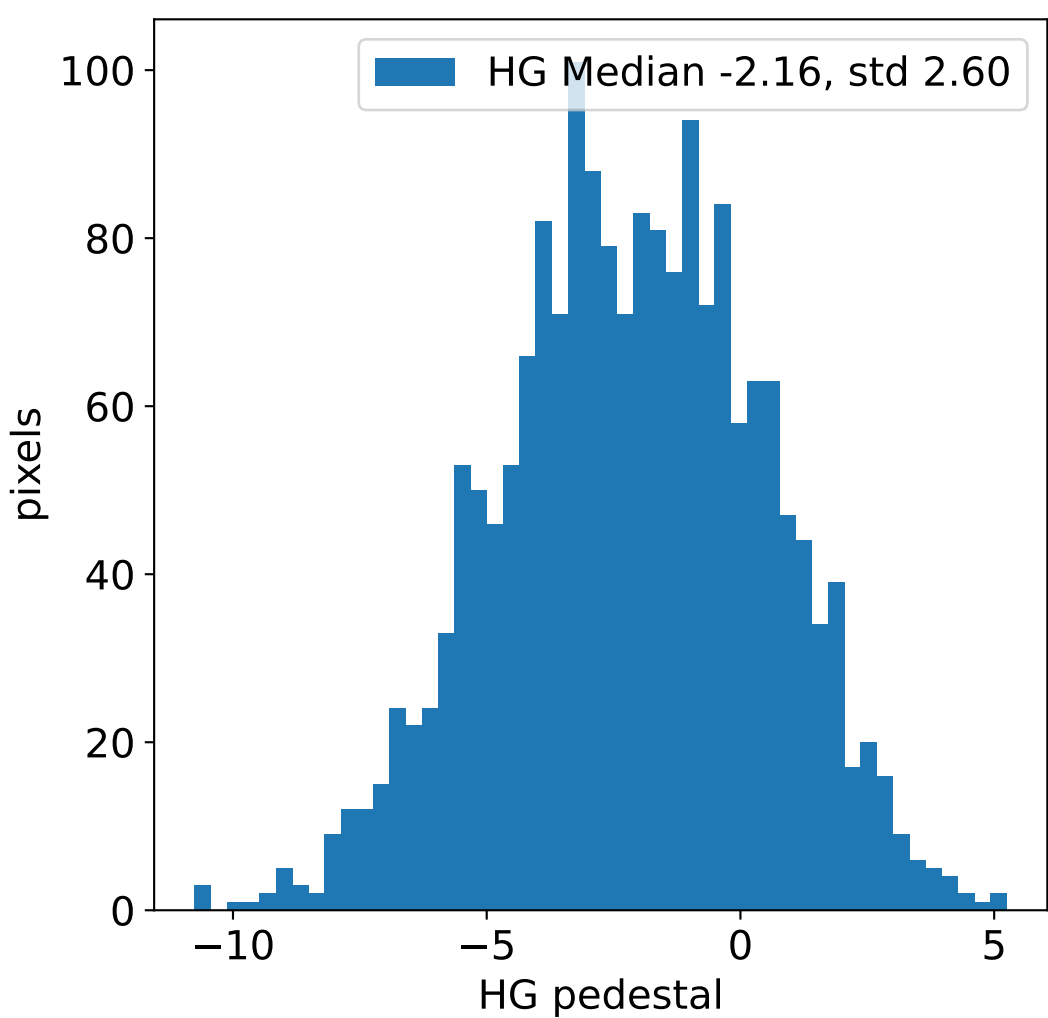

# Run 22708, integration on 12 samples

# Run 22708, pixel 0