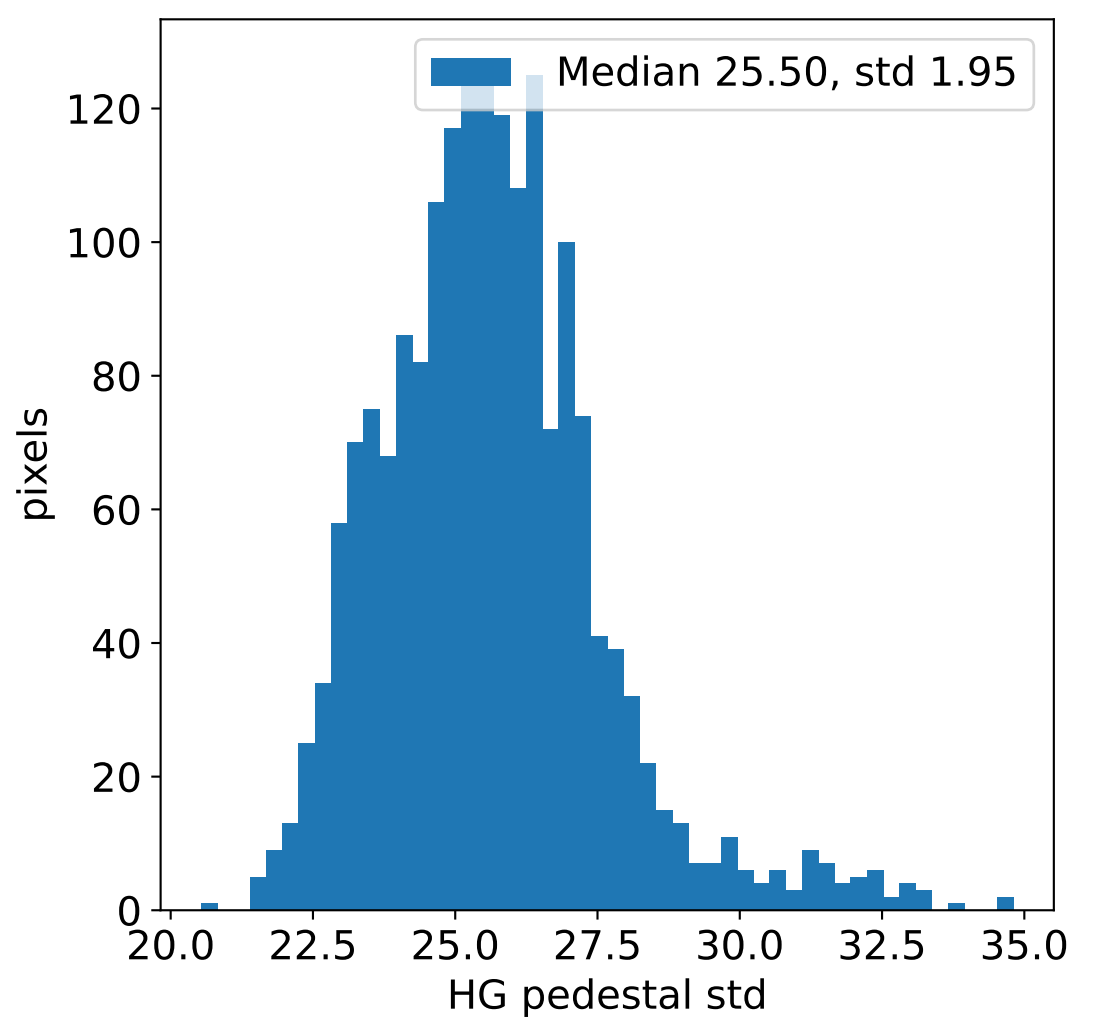

# Run 22708, integration on 12 samples

# Run 22708, pixel 0