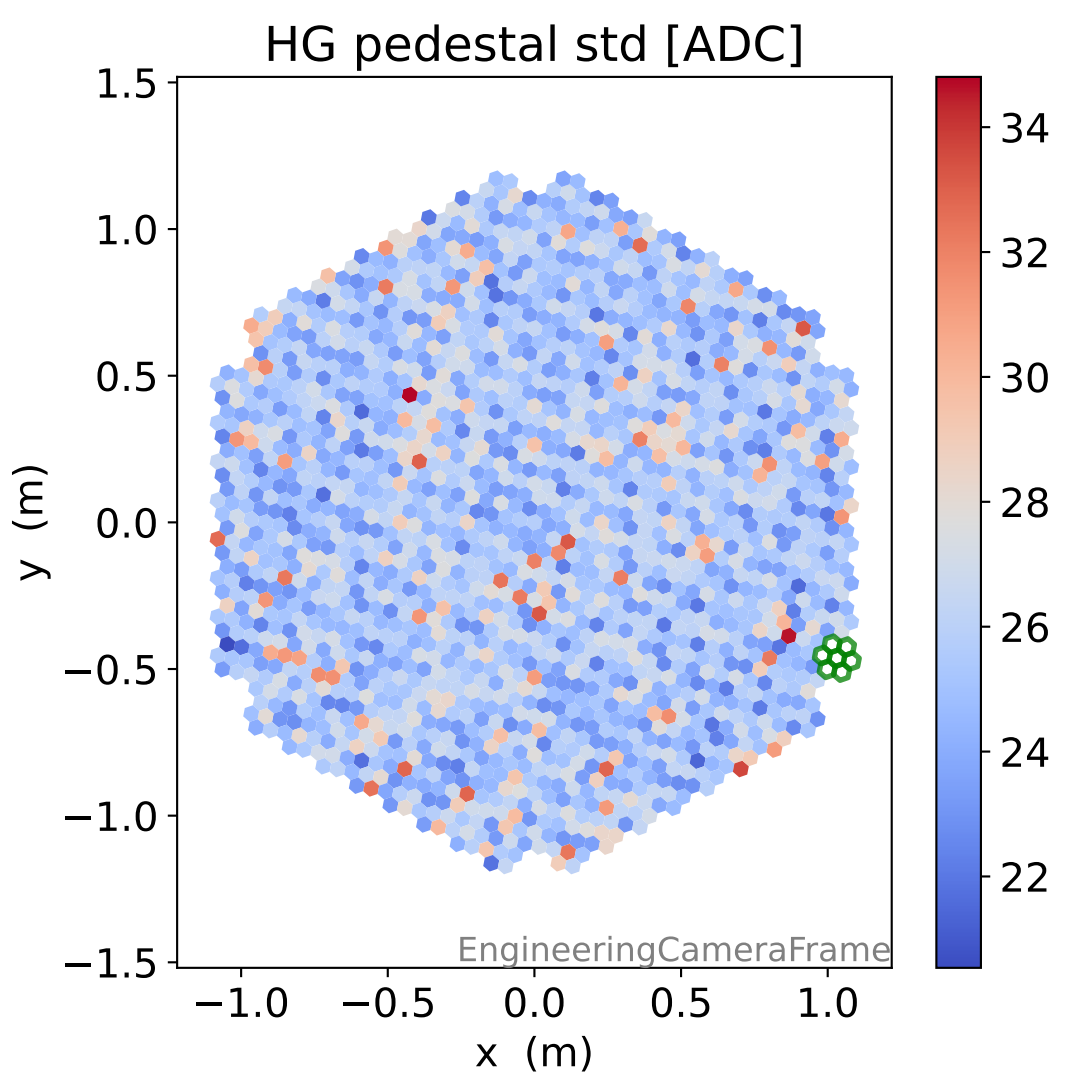

# Run 22708, integration on 12 samples

# Run 22708, pixel 0