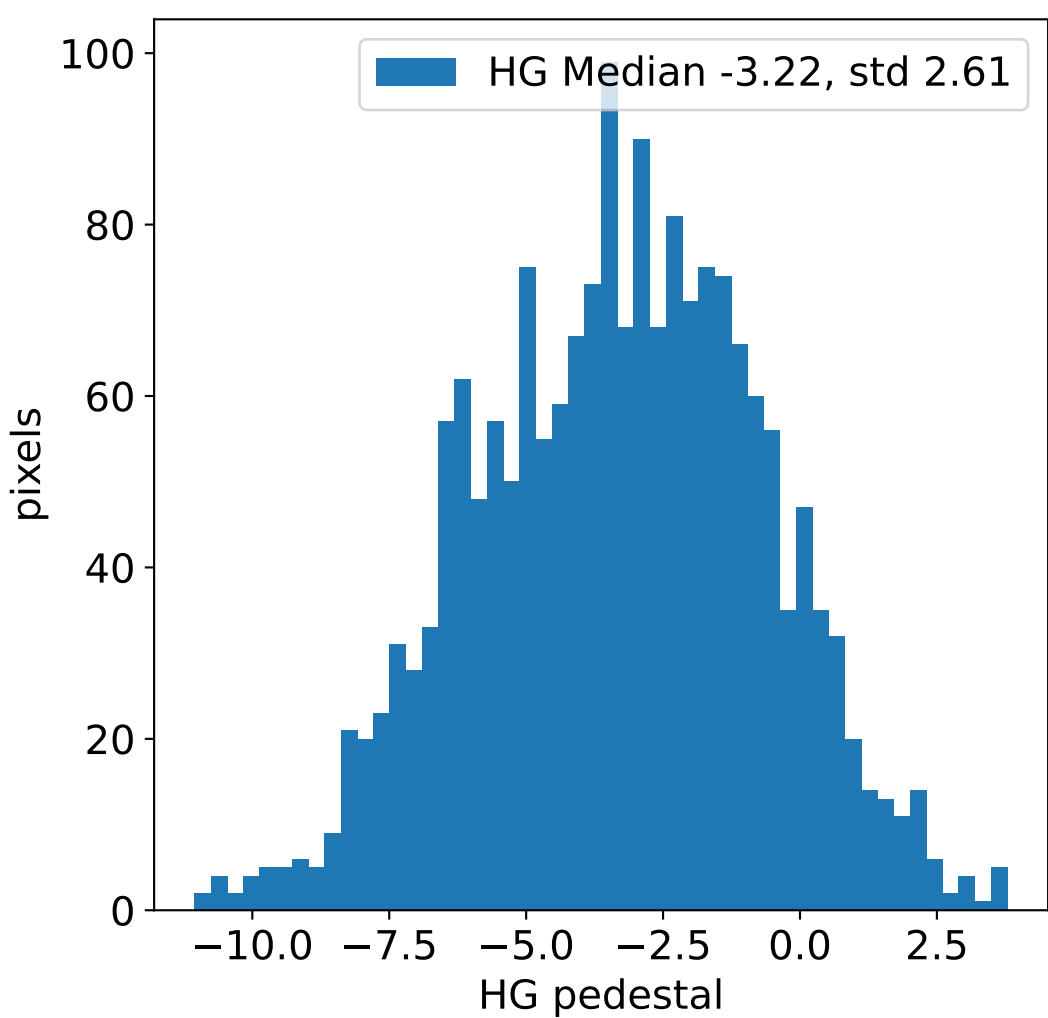

# Run 22699, integration on 12 samples

# Run 22699, pixel 0