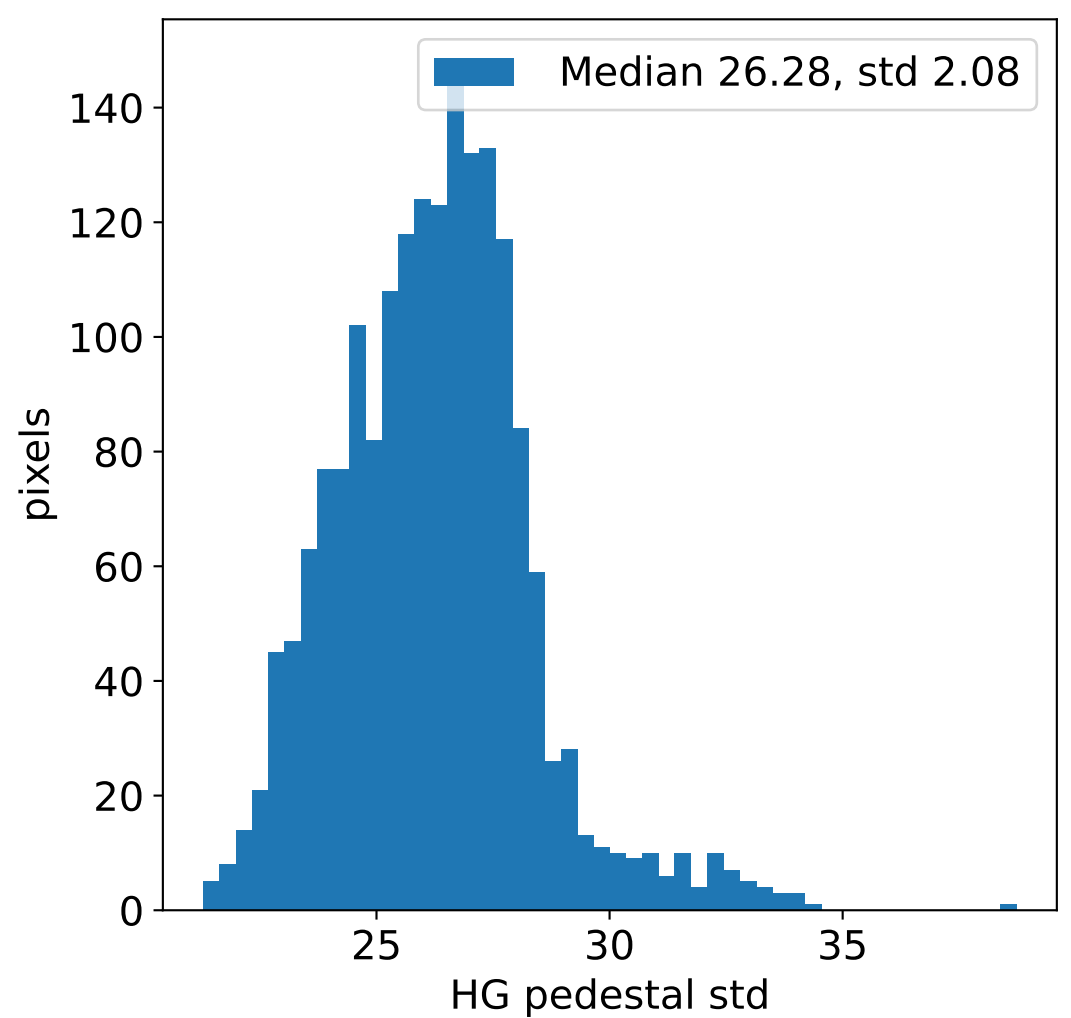

# Run 22699, integration on 12 samples

# Run 22699, pixel 0