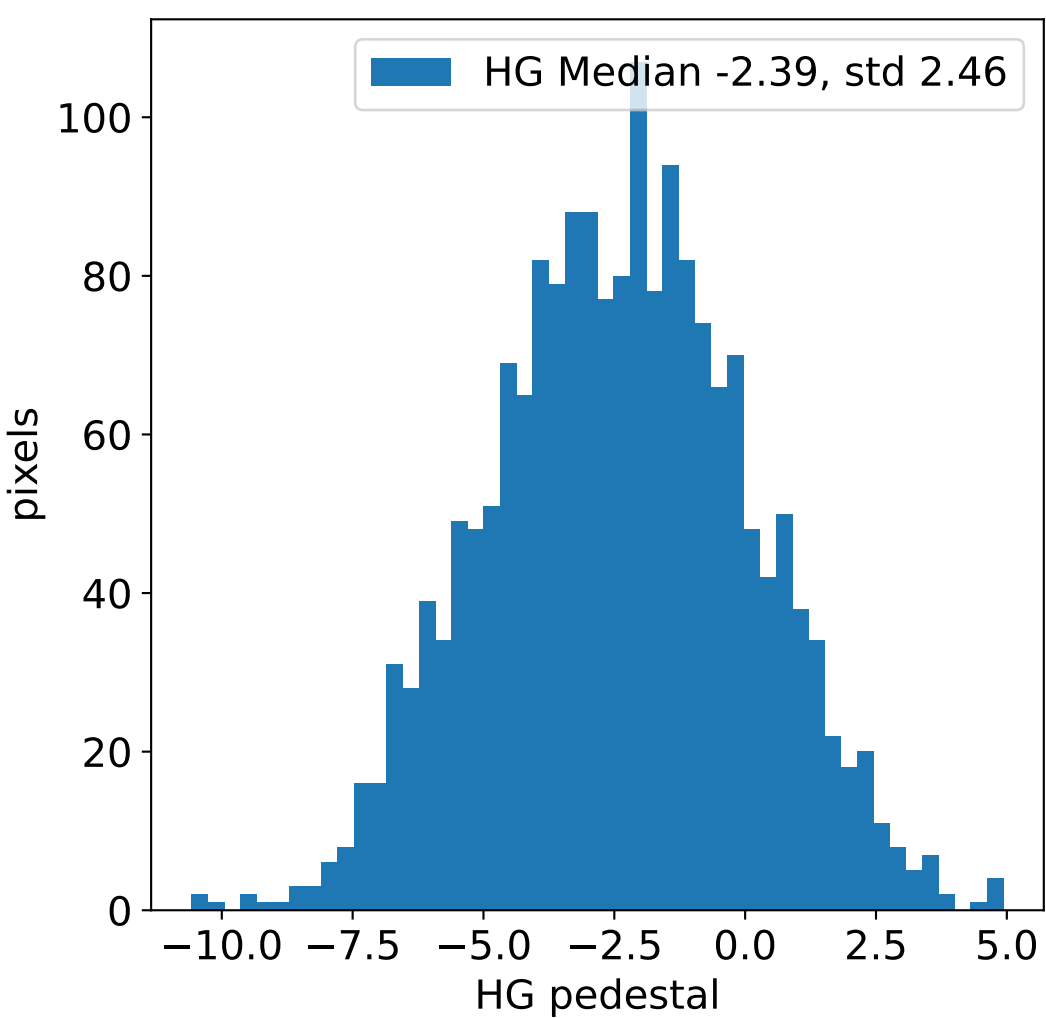

Run 22588, integration on 12 samples

Run 22588, pixel 0

Run 22588, pixel 0