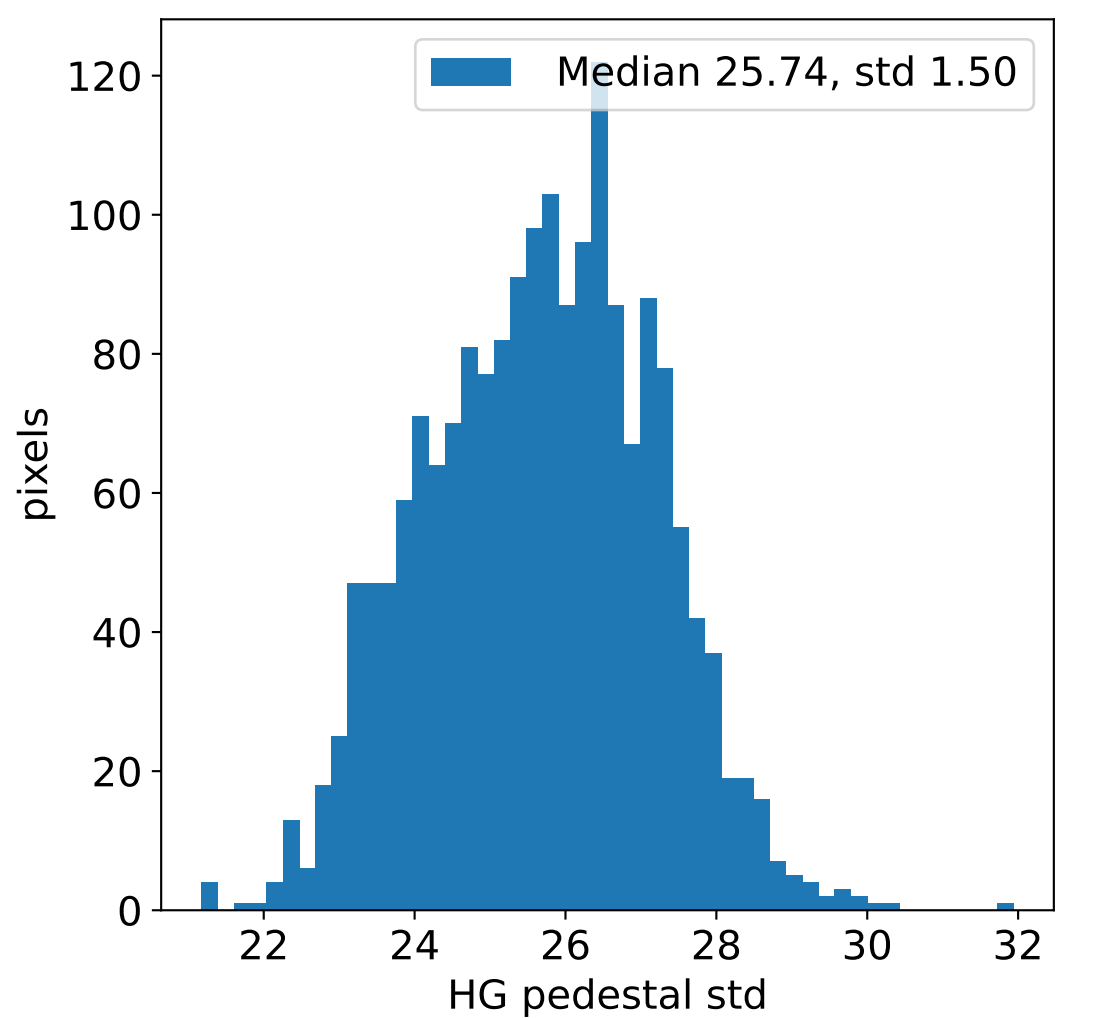

Run 22588, integration on 12 samples

Run 22588, pixel 0

Run 22588, pixel 0