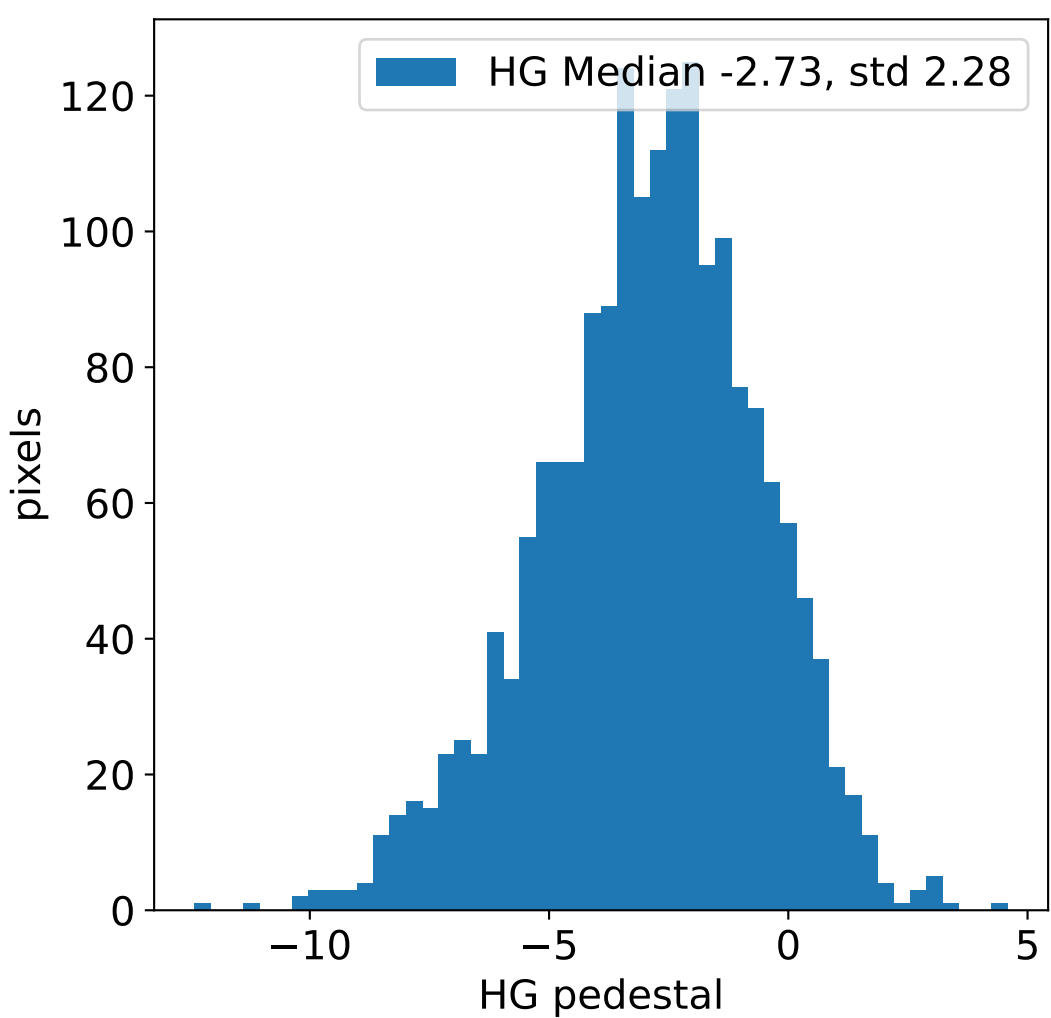

Run 22372, integration on 12 samples

Run 22372, pixel 0

Run 22372, pixel 0