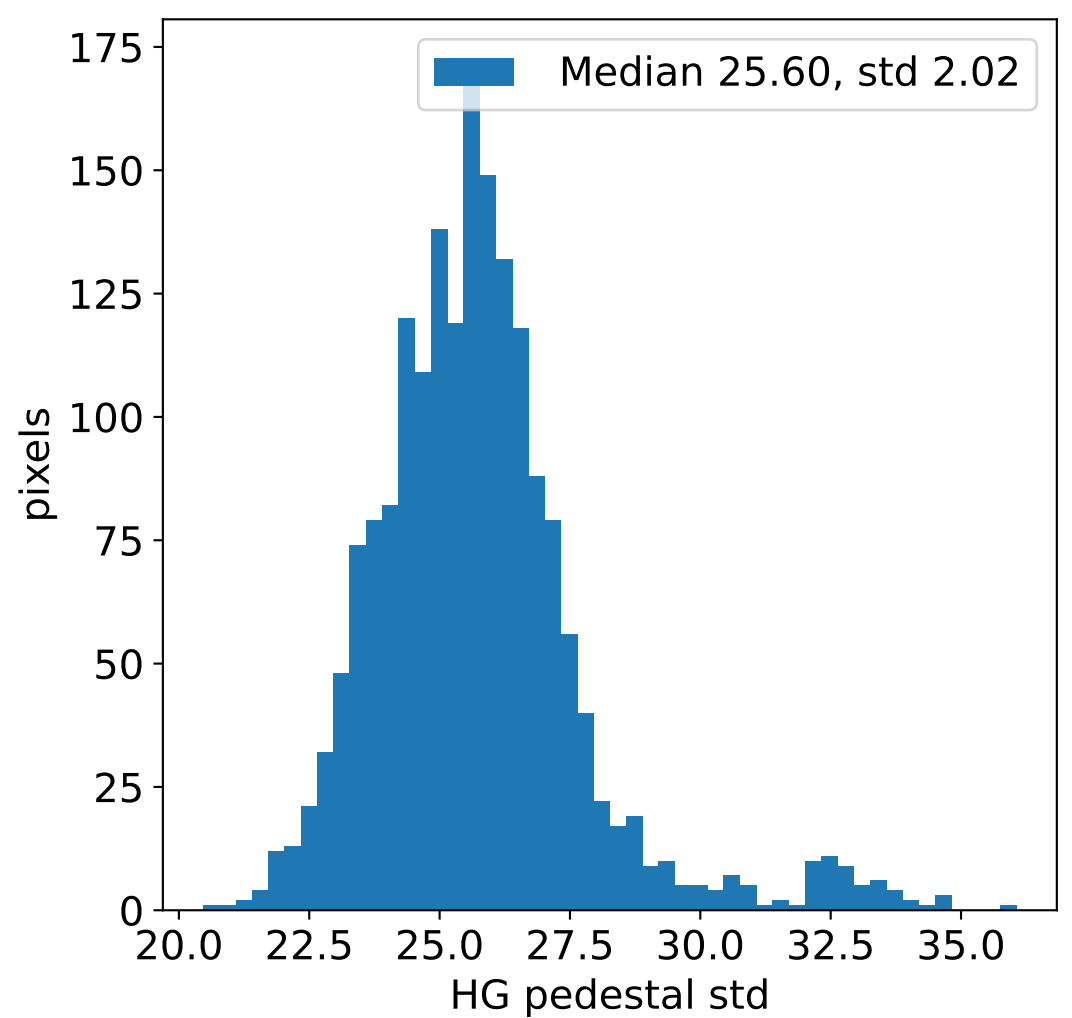

Run 22372, integration on 12 samples

Run 22372, pixel 0

Run 22372, pixel 0