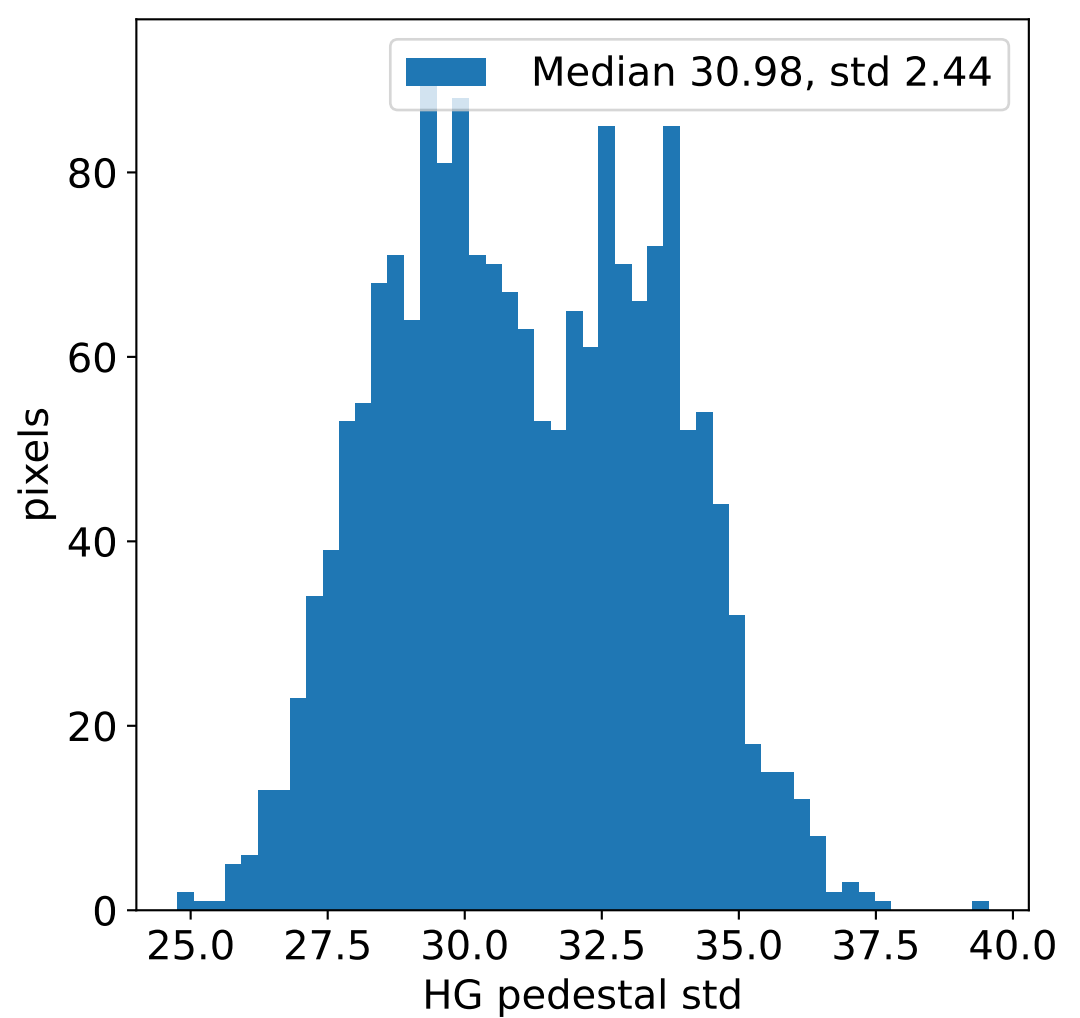

Run 22370, integration on 12 samples

Run 22370, pixel 0

Run 22370, pixel 0