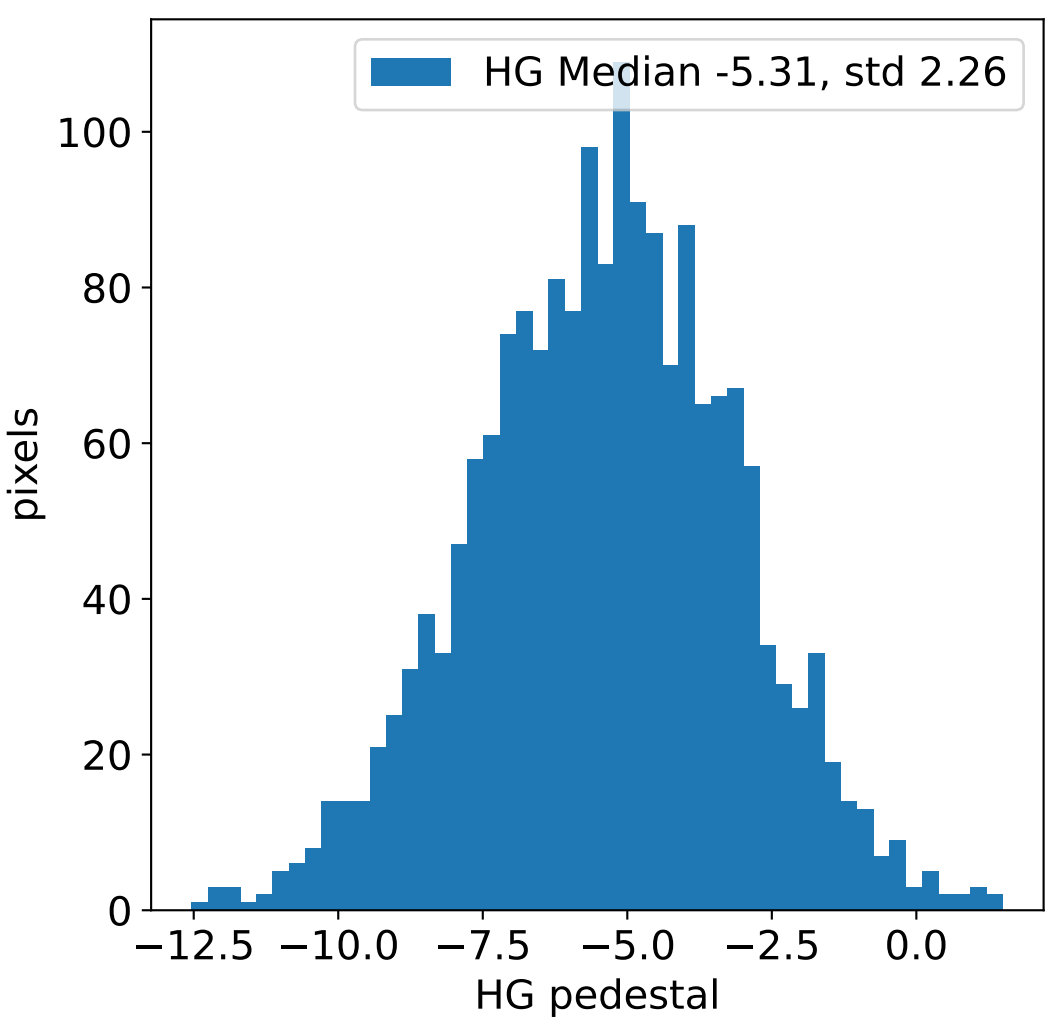

Run 22370, integration on 12 samples

Run 22370, pixel 0

Run 22370, pixel 0