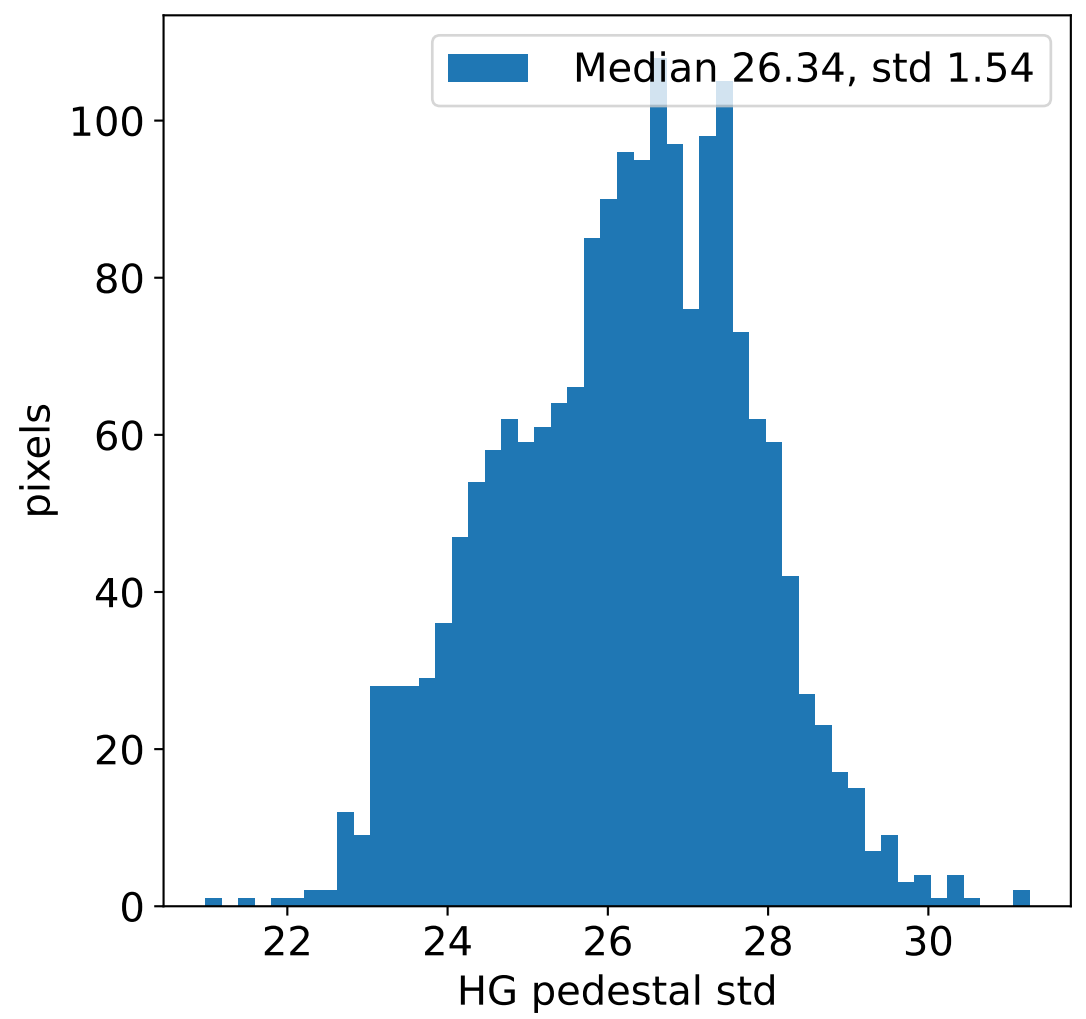

Run 22303, integration on 12 samples

HG pedestal [ADC]

LG pedestal [ADC]

HG pedestal std [ADC]

LG pedestal std [ADC]

Run 22303, pixel 0

Run 22303, pixel 0