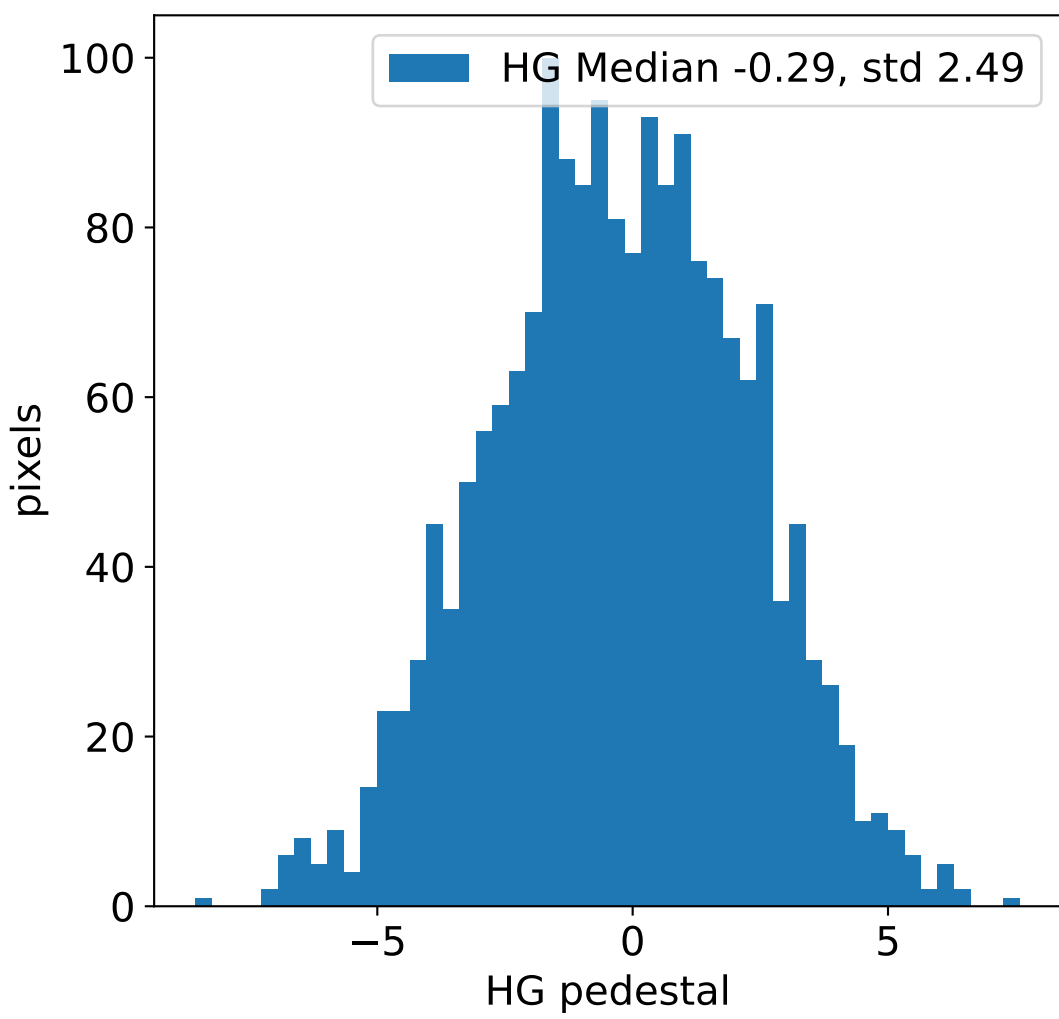

Run 22303, integration on 12 samples

HG pedestal [ADC]

LG pedestal [ADC]

HG pedestal std [ADC]

LG pedestal std [ADC]

Run 22303, pixel 0

Run 22303, pixel 0