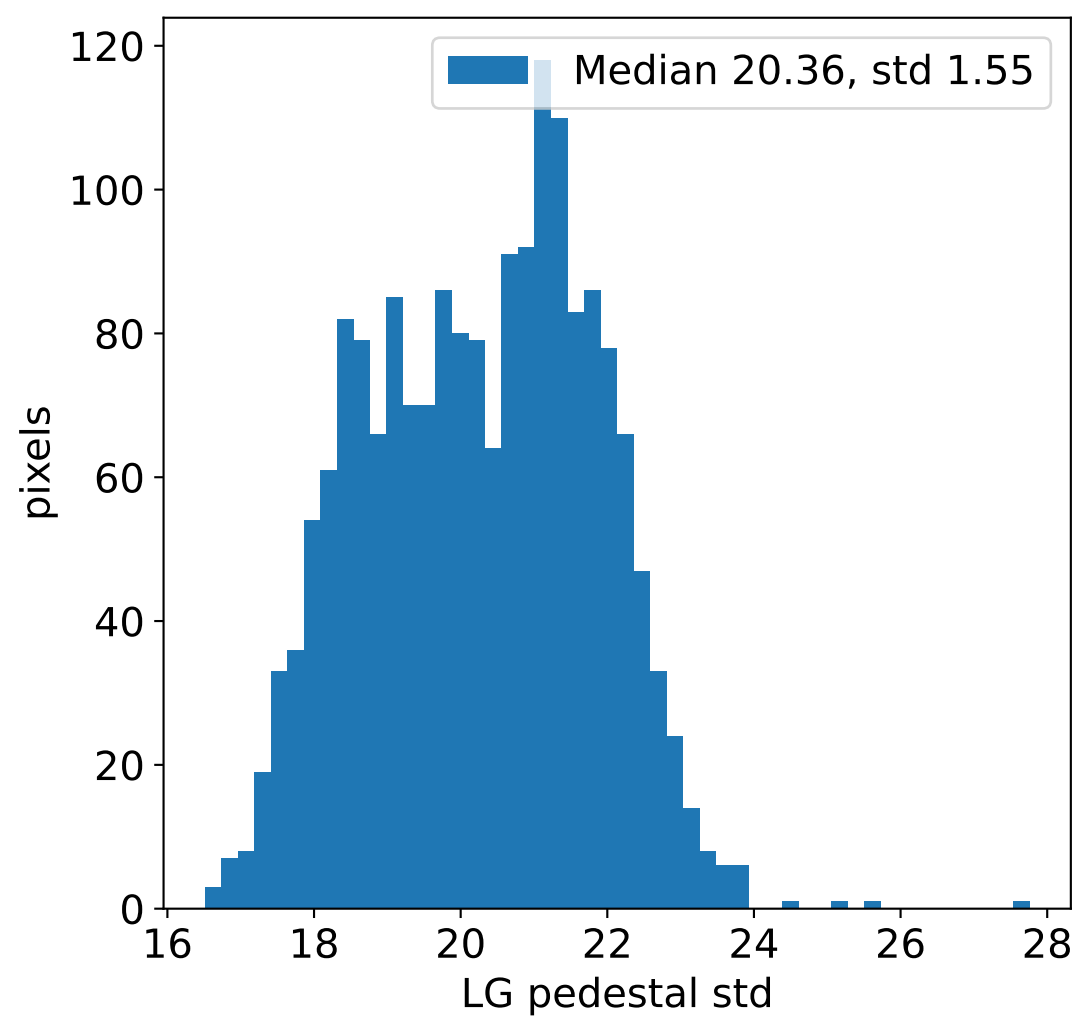

Run 22303, integration on 12 samples

HG pedestal [ADC]

LG pedestal [ADC]

HG pedestal std [ADC]

LG pedestal std [ADC]

Run 22303, pixel 0

Run 22303, pixel 0