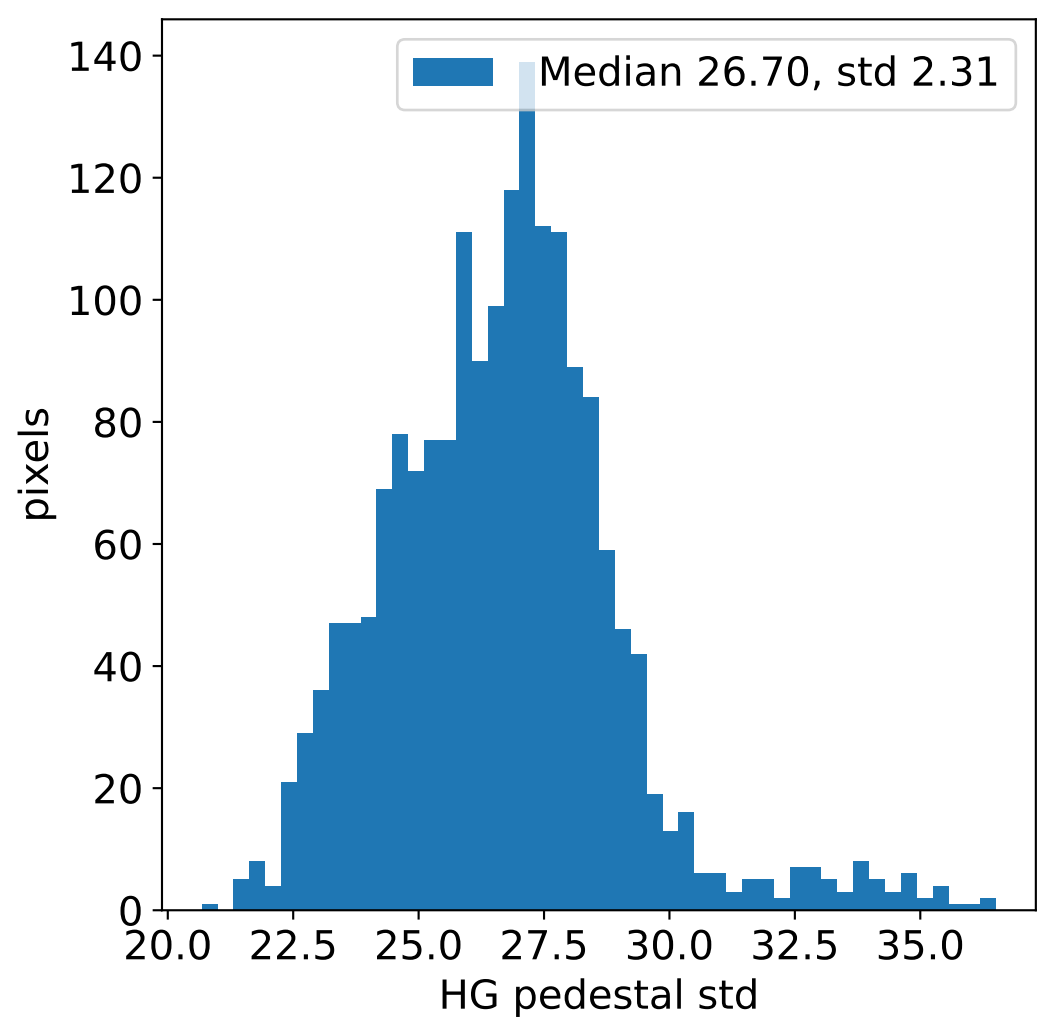

Run 22300, integration on 12 samples

Run 22300, pixel 0

Run 22300, pixel 0