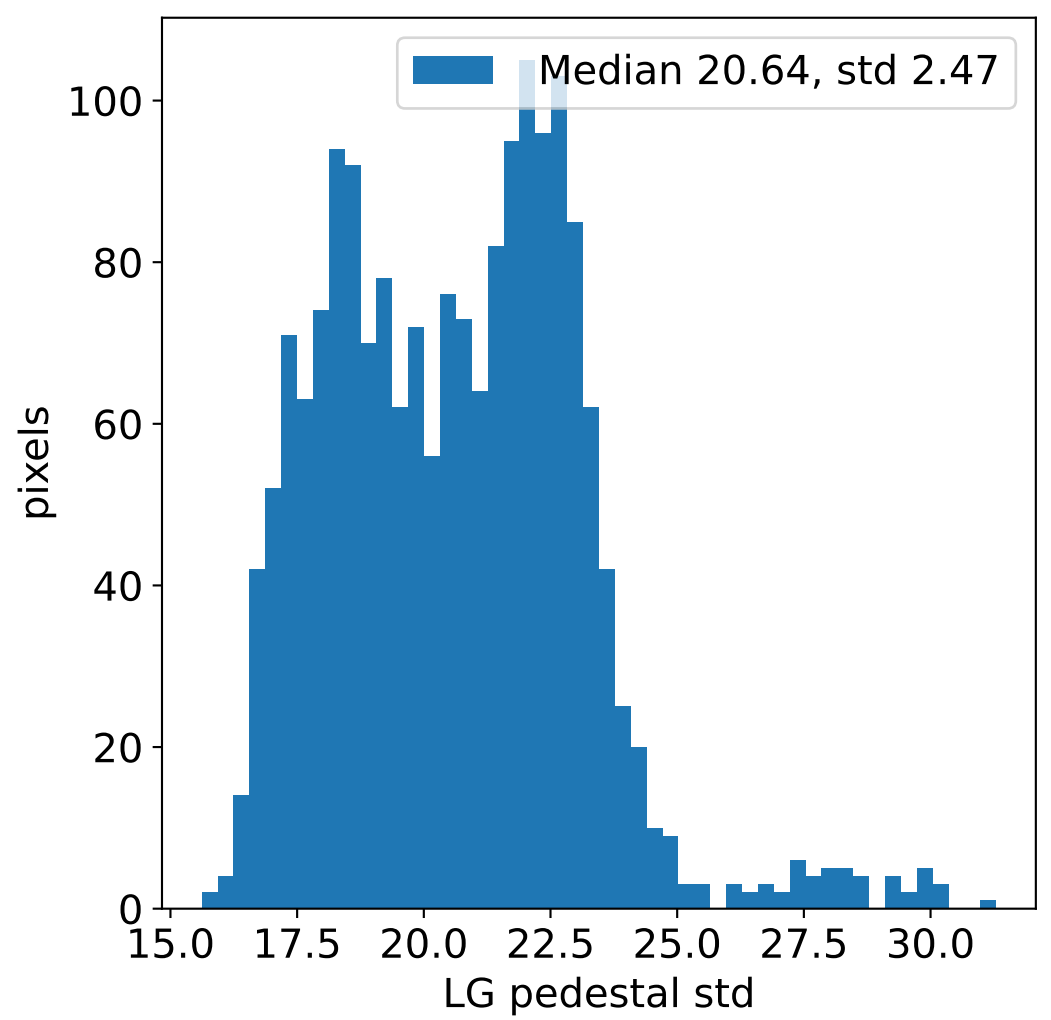

Run 22300, integration on 12 samples

Run 22300, pixel 0

Run 22300, pixel 0