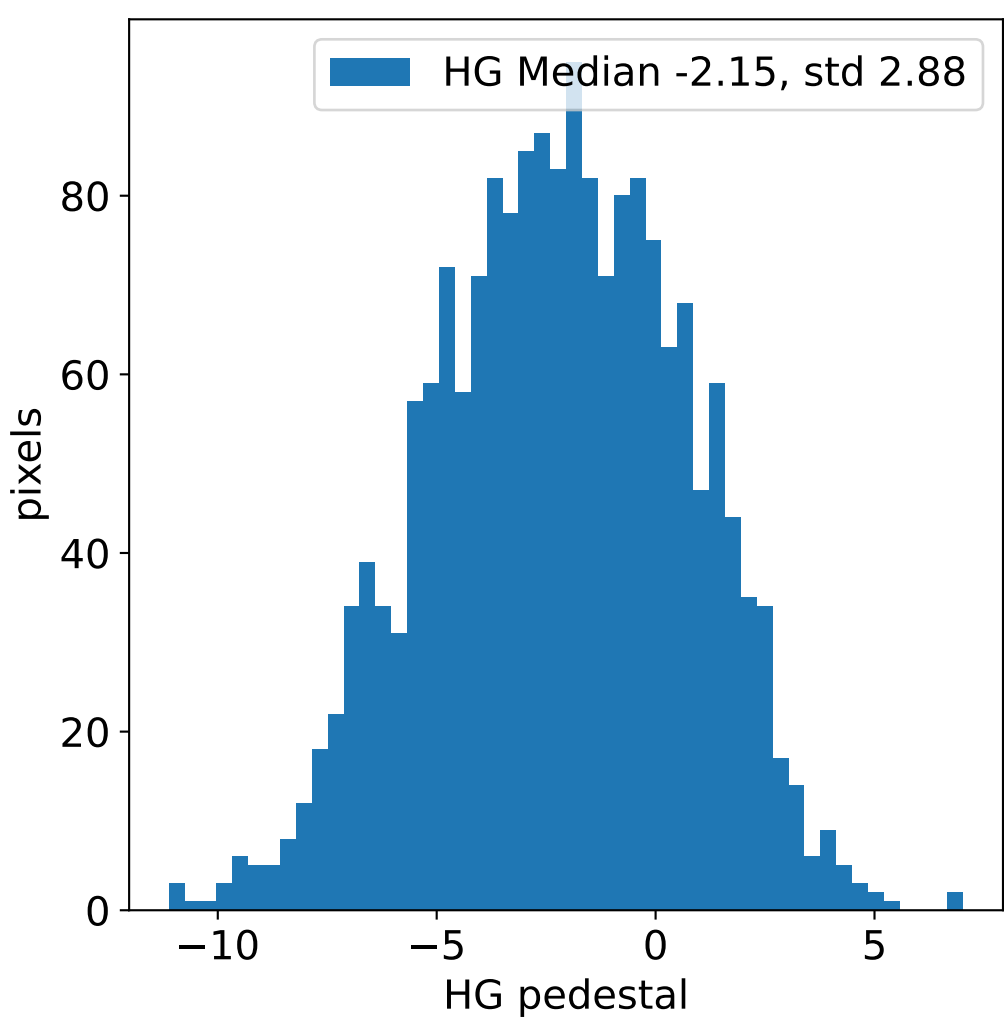

Run 22300, integration on 12 samples

Run 22300, pixel 0

Run 22300, pixel 0