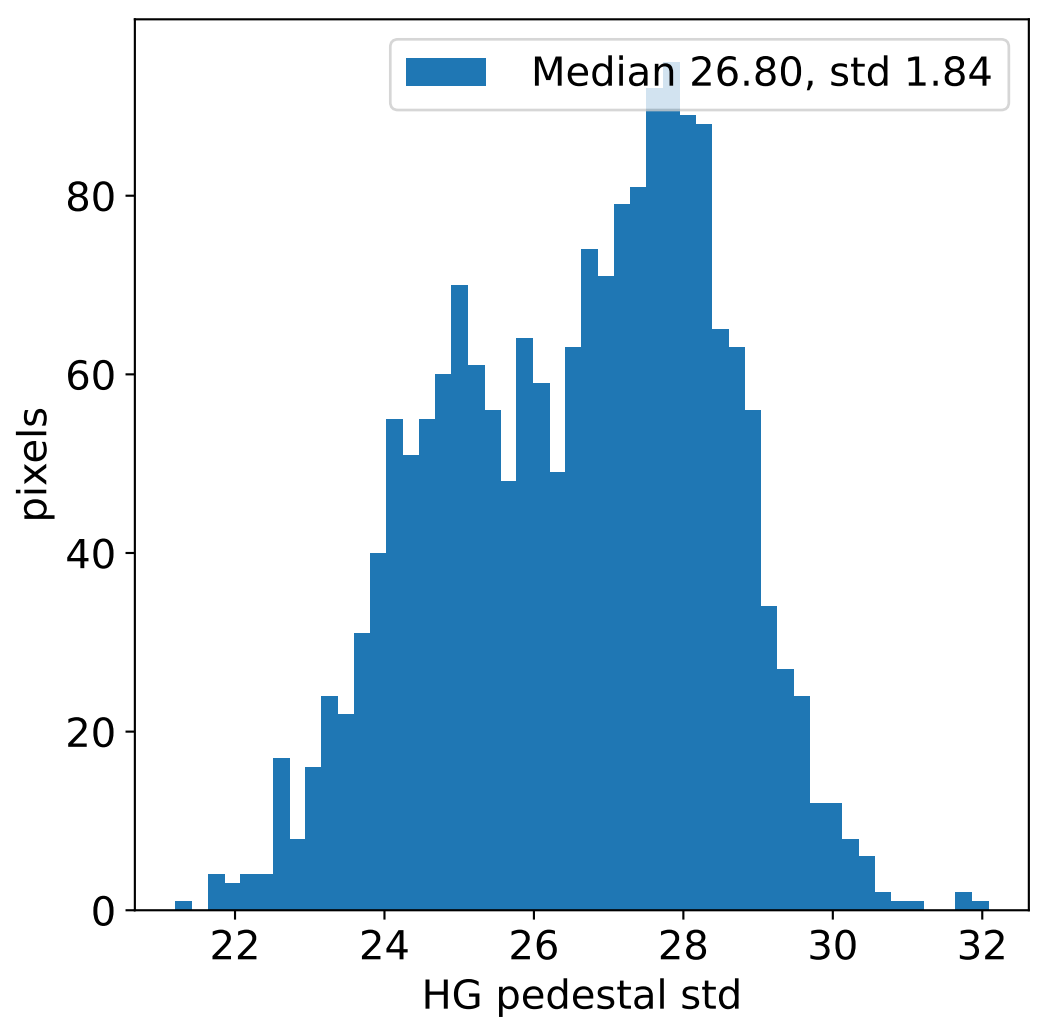

Run 22288, integration on 12 samples

Run 22288, pixel 0

Run 22288, pixel 0