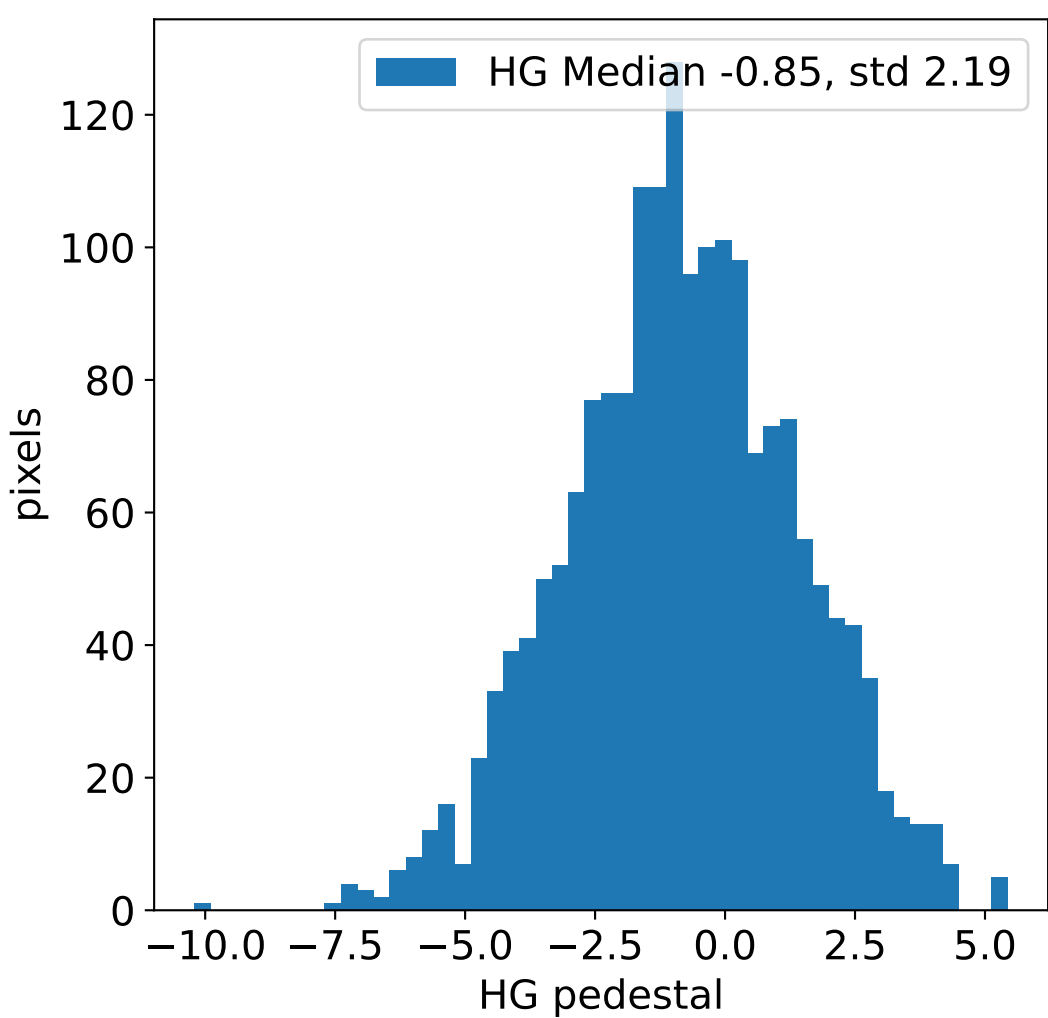

Run 22288, integration on 12 samples

Run 22288, pixel 0

Run 22288, pixel 0