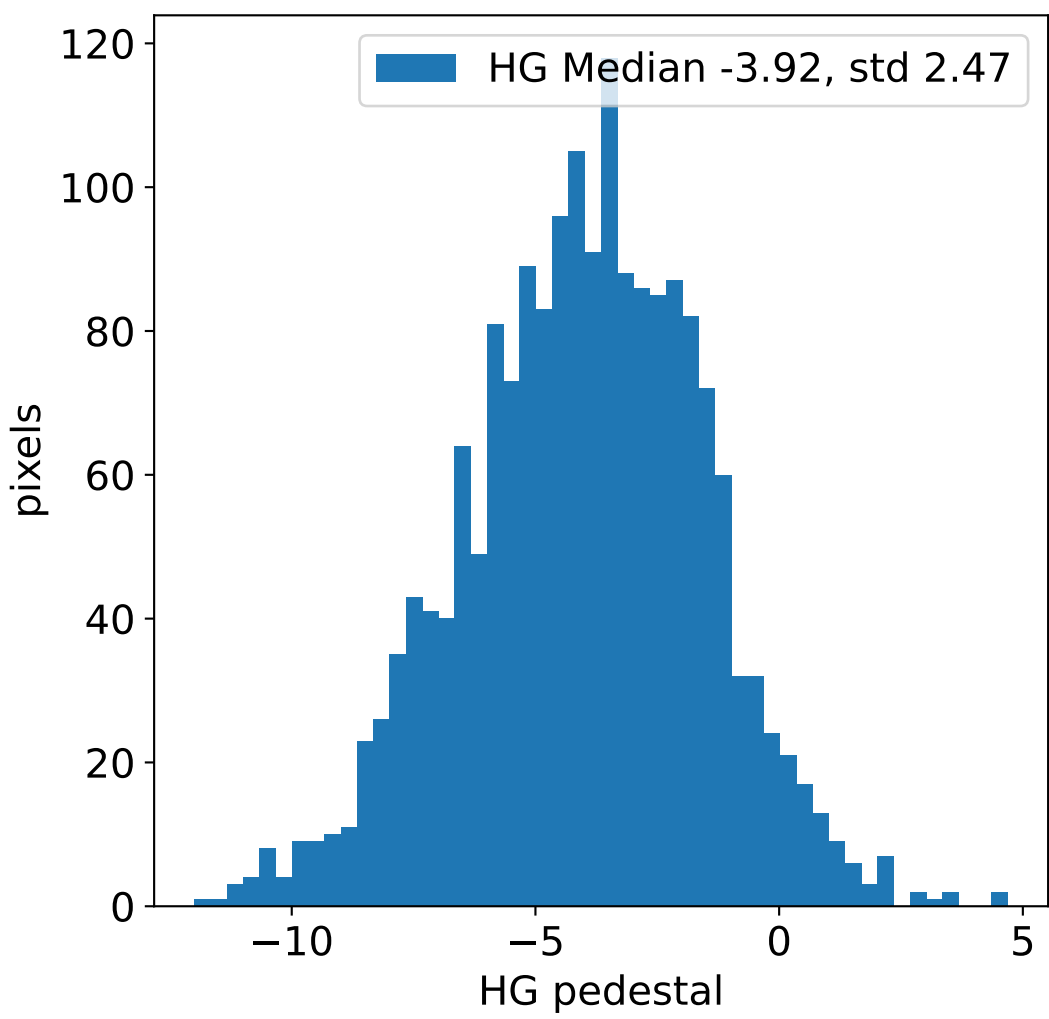

Run 22254, integration on 12 samples

Run 22254, pixel 0

Run 22254, pixel 0