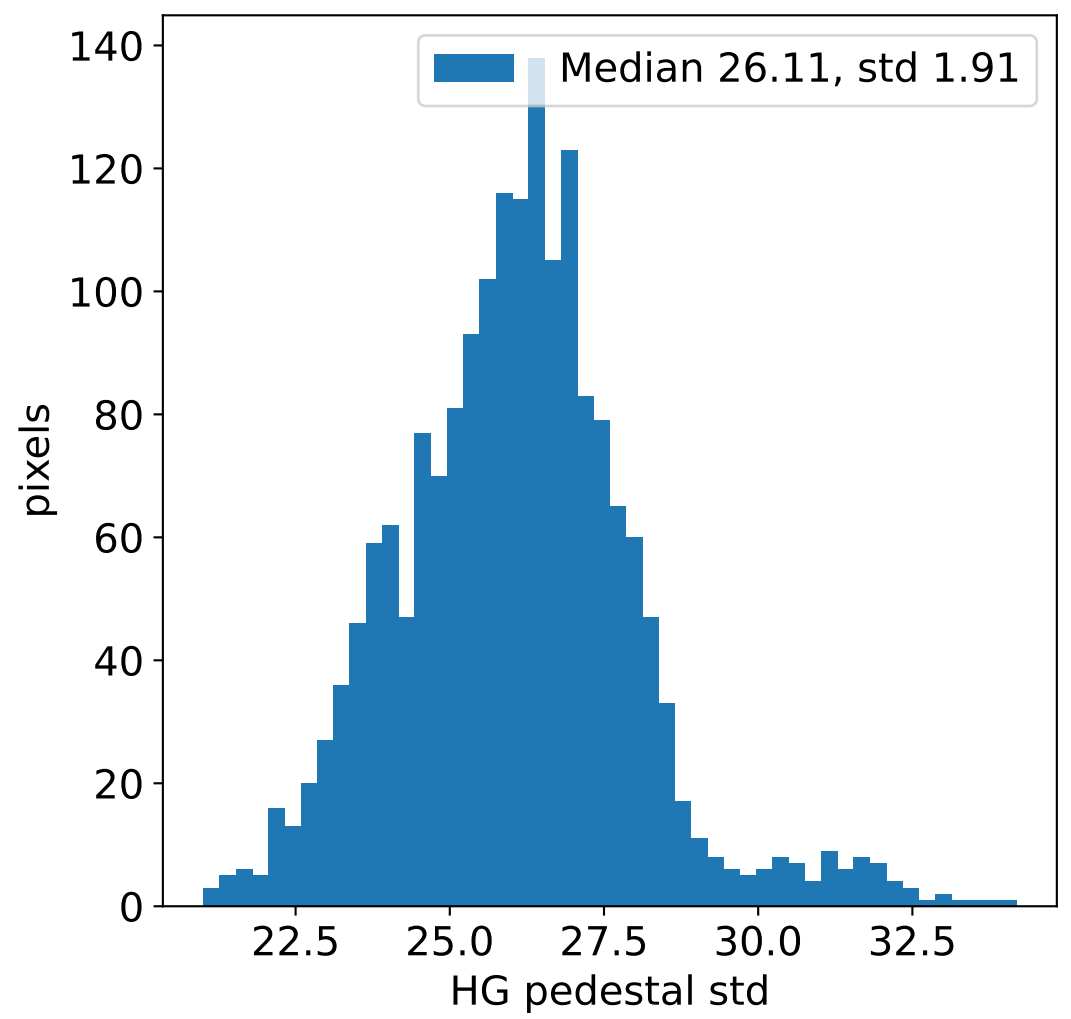

Run 22254, integration on 12 samples

Run 22254, pixel 0

Run 22254, pixel 0