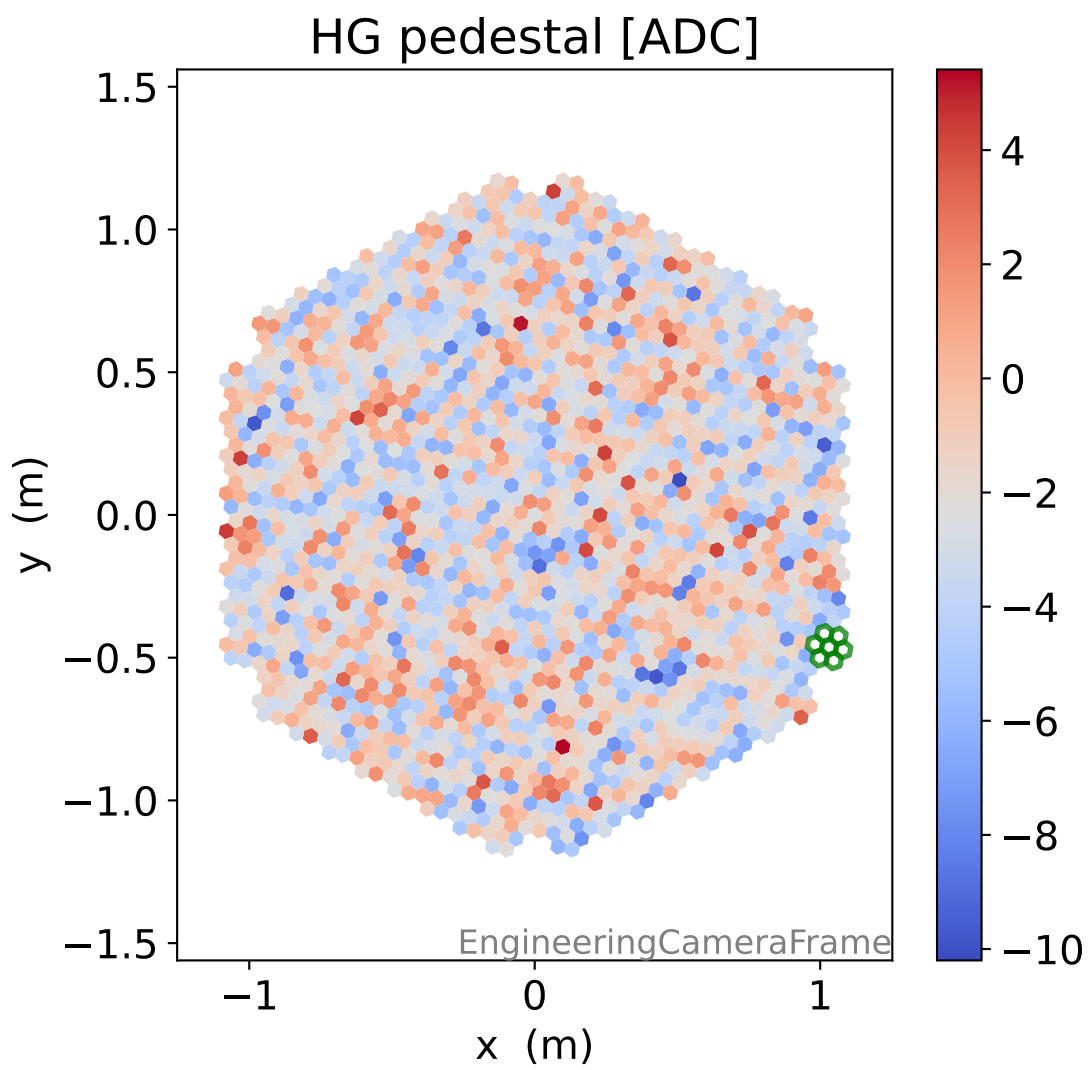

# Run 22236, integration on 12 samples

# Run 22236, pixel 0