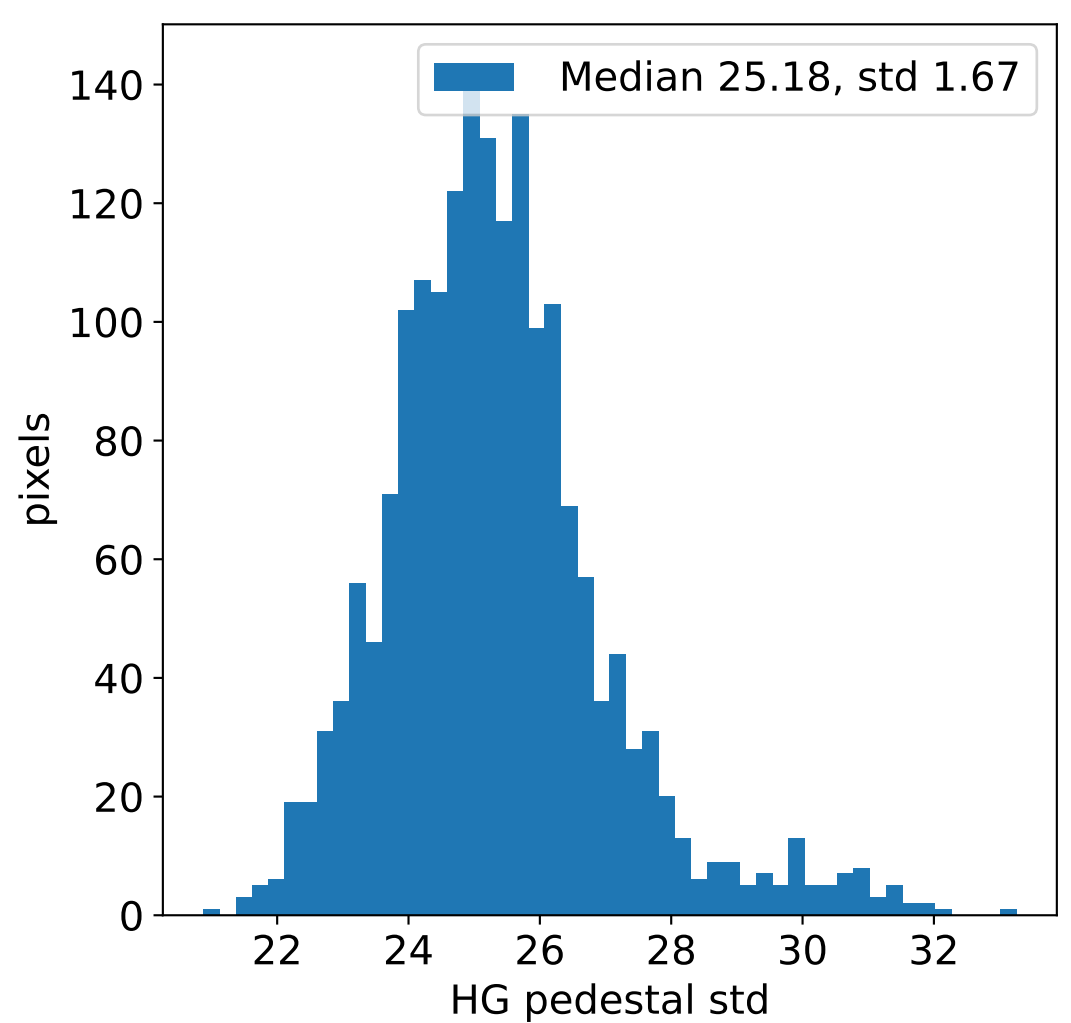

# Run 22236, integration on 12 samples

# Run 22236, pixel 0