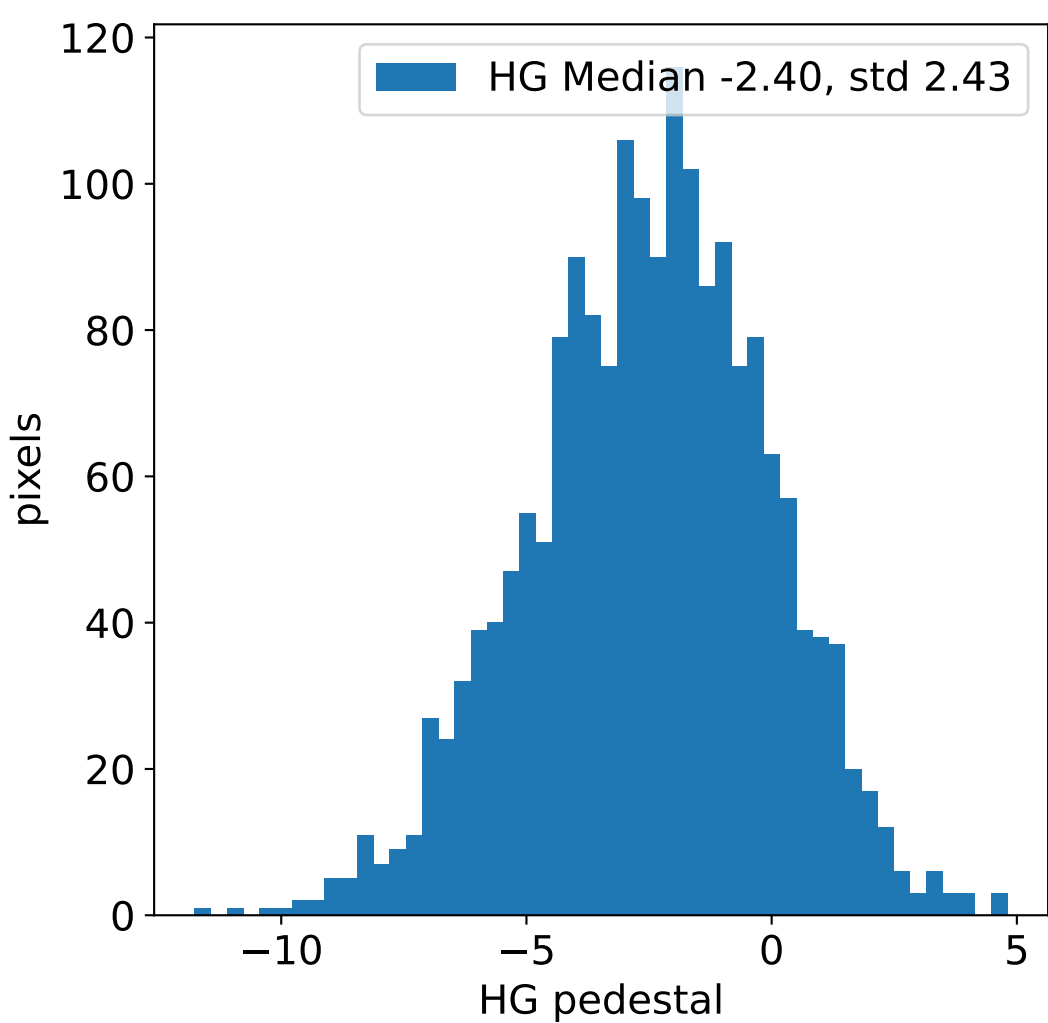

# Run 22236, integration on 12 samples

# Run 22236, pixel 0