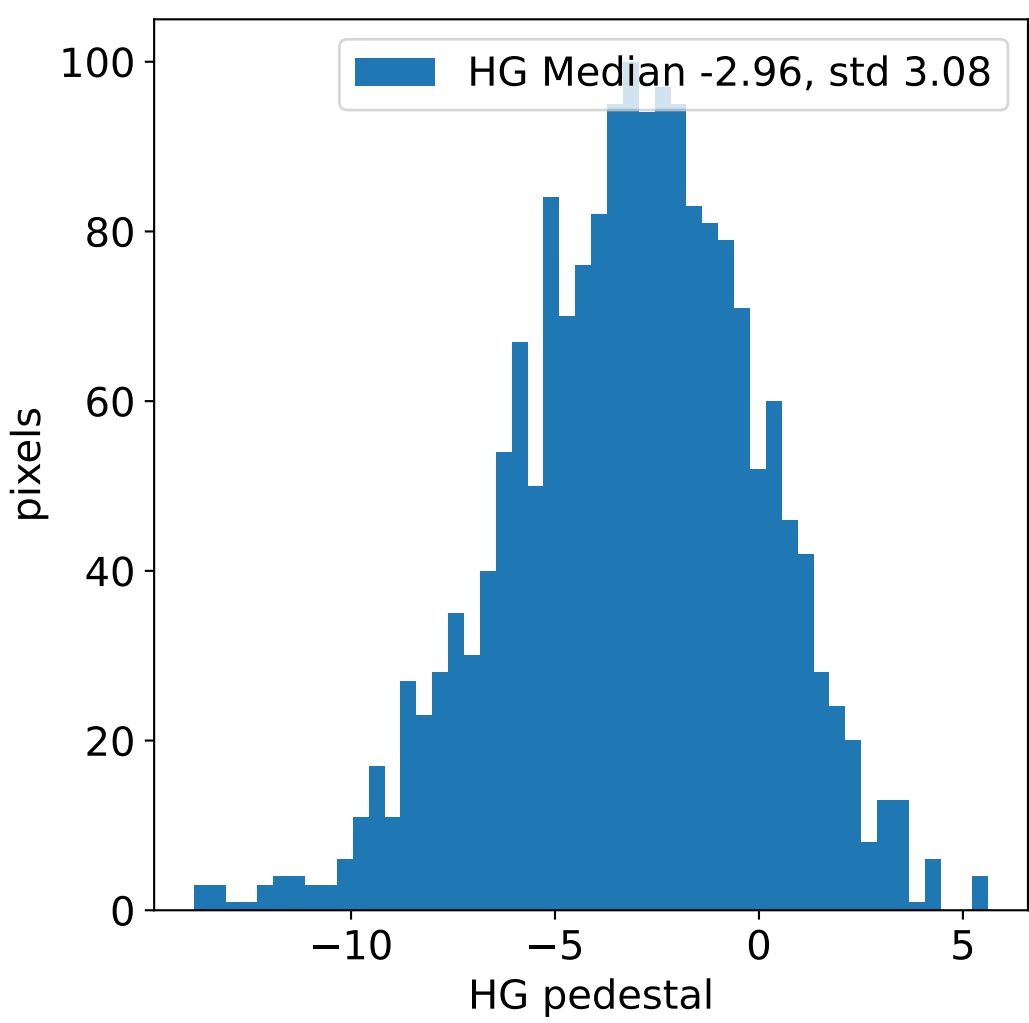

Run 22230, integration on 12 samples

Run 22230, pixel 0

Run 22230, pixel 0