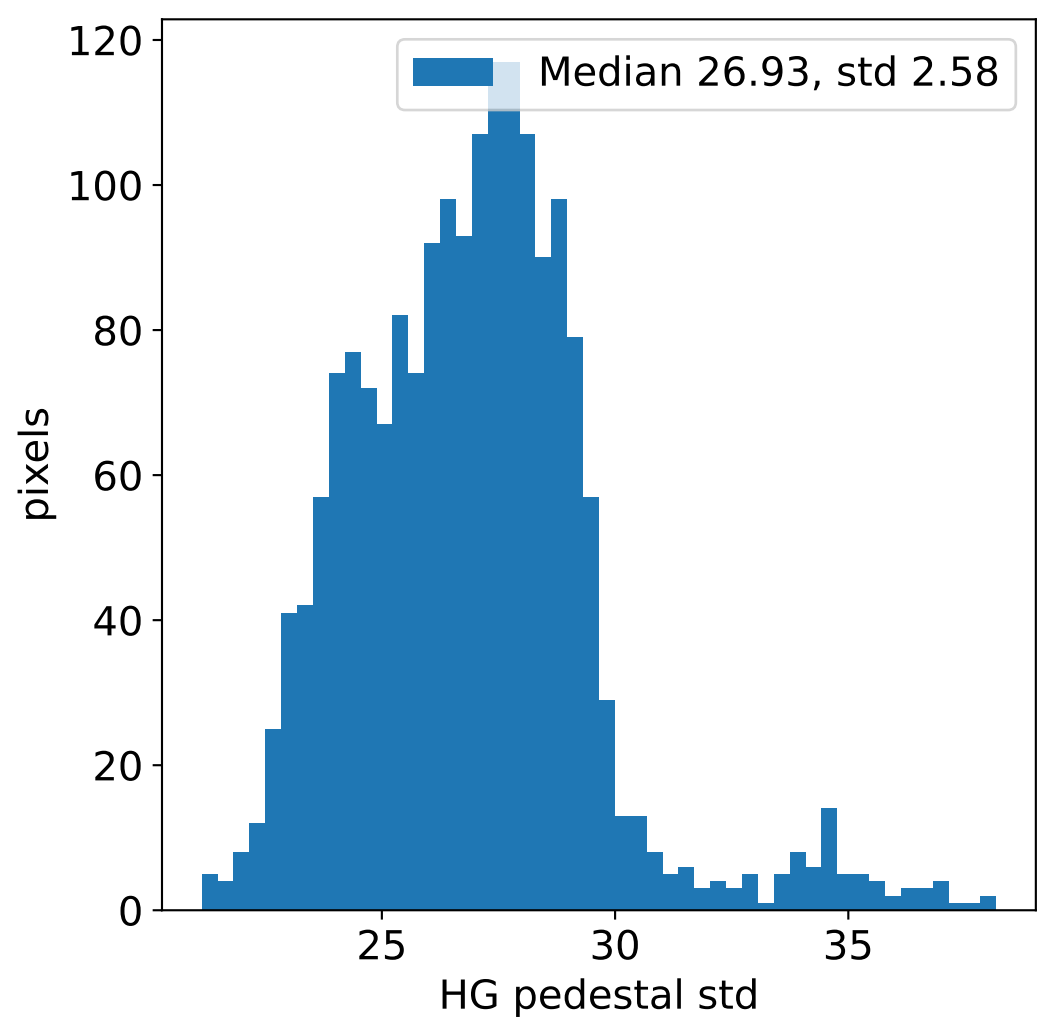

Run 22230, integration on 12 samples

Run 22230, pixel 0

Run 22230, pixel 0