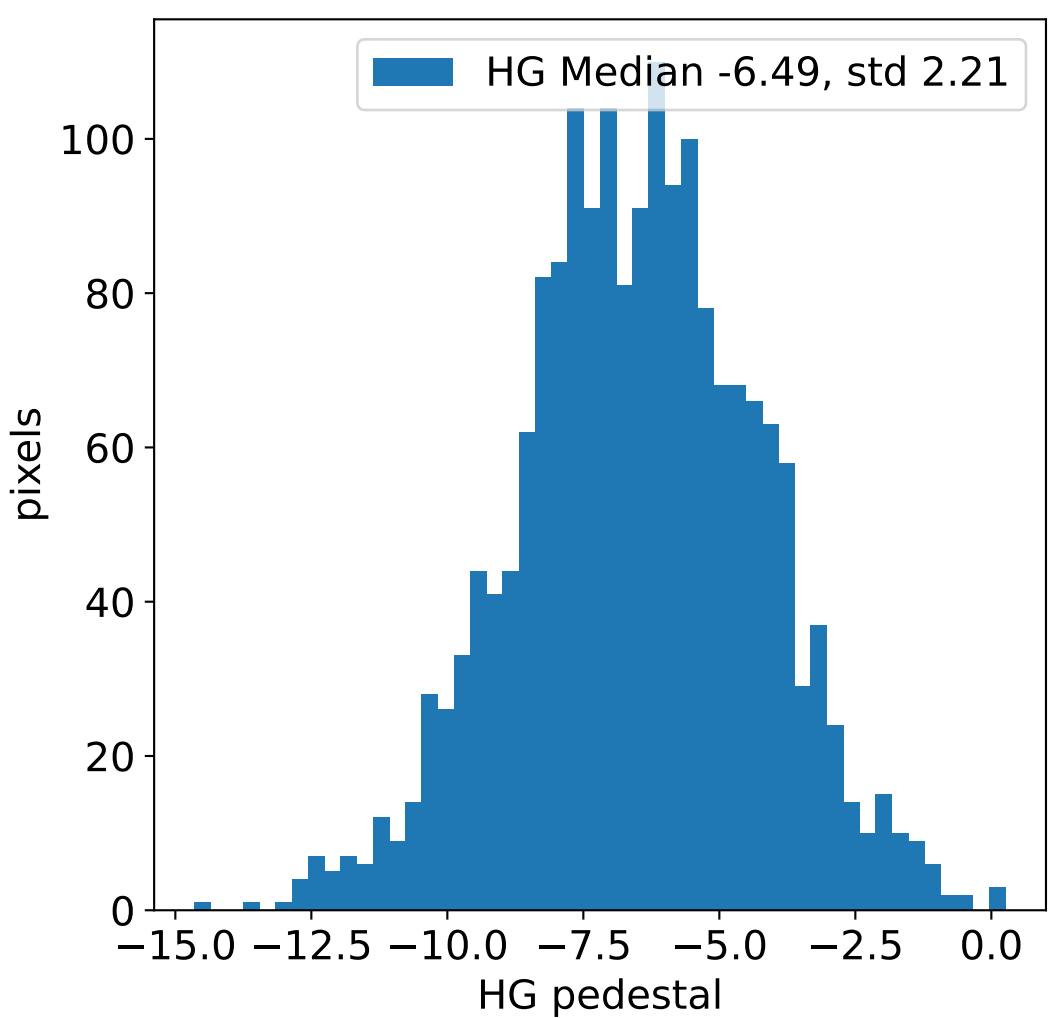

Run 22229, integration on 12 samples

Run 22229, pixel 0

Run 22229, pixel 0