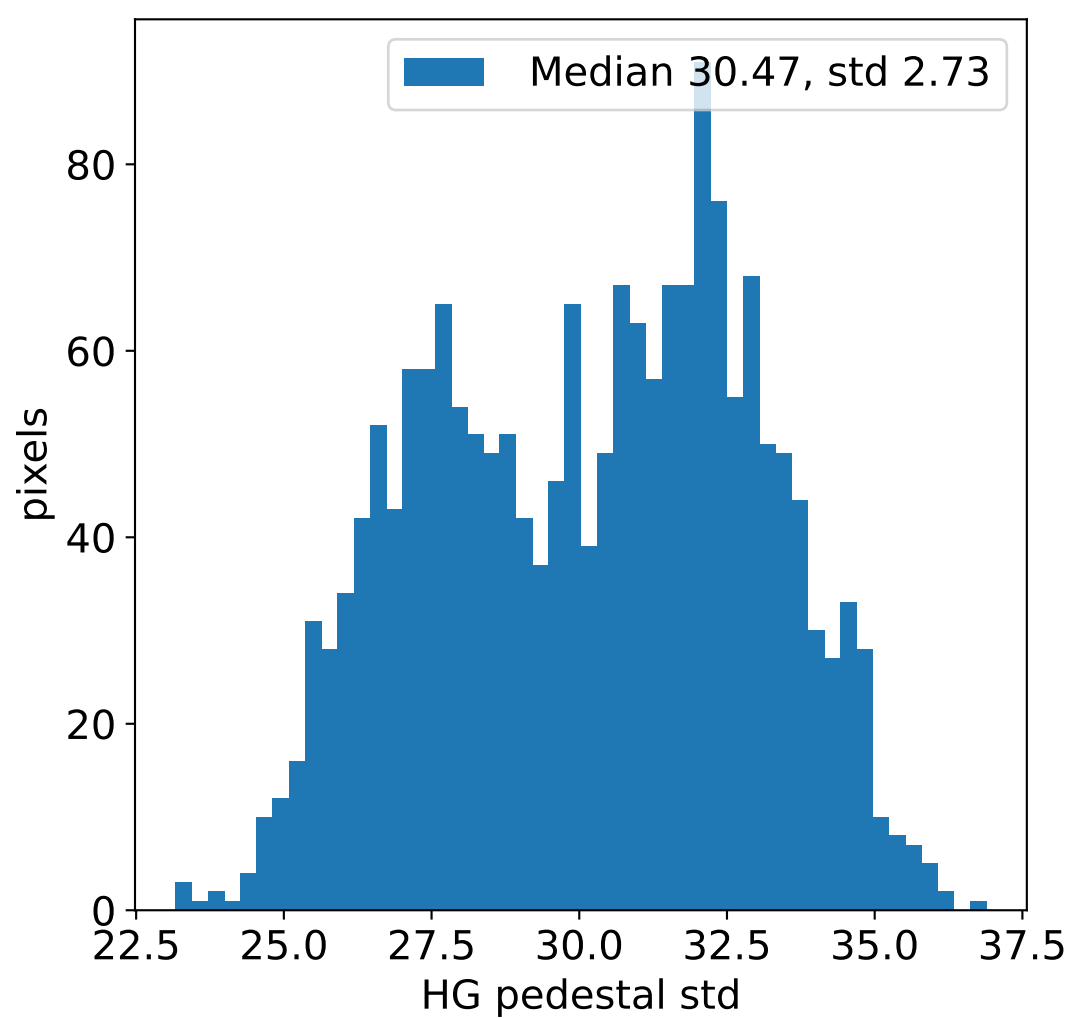

Run 22229, integration on 12 samples

Run 22229, pixel 0

Run 22229, pixel 0