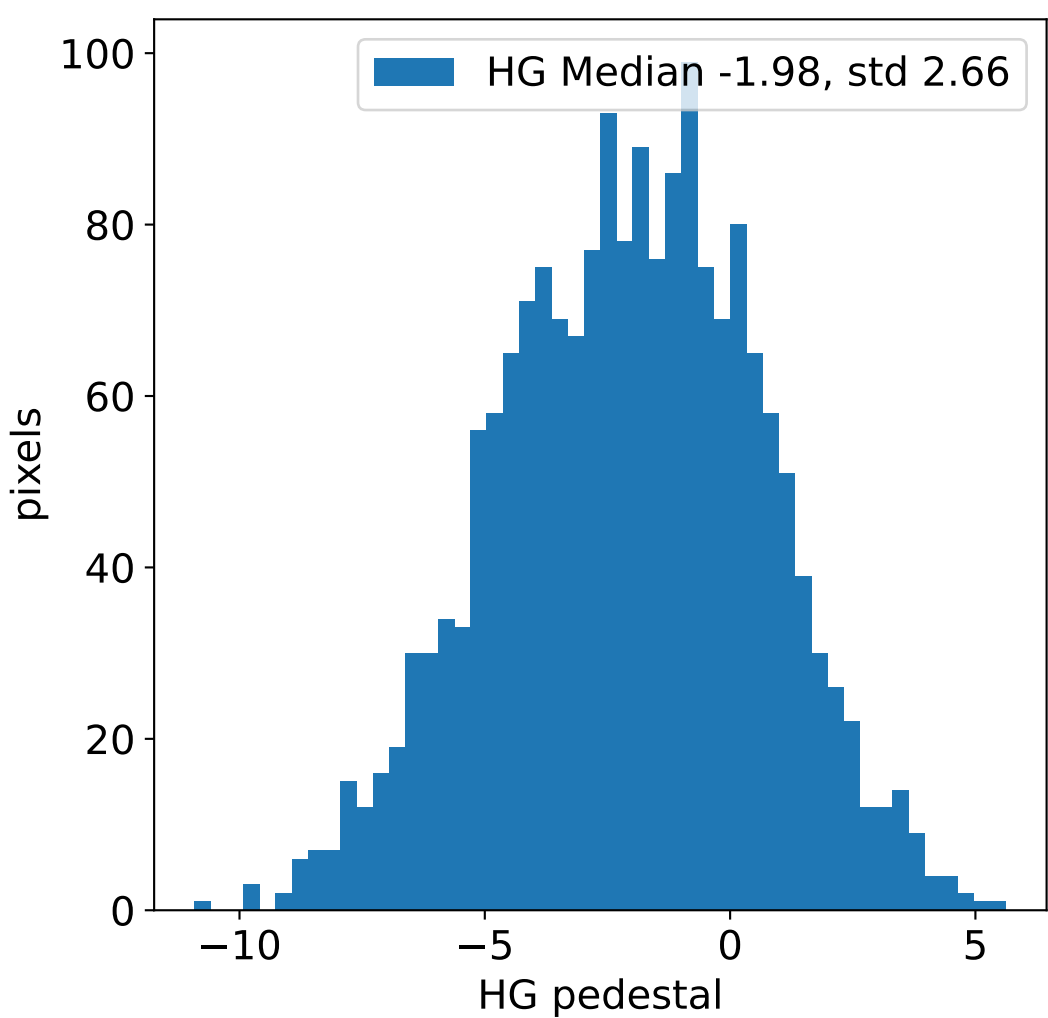

Run 22227, integration on 12 samples

Run 22227, pixel 0

Run 22227, pixel 0