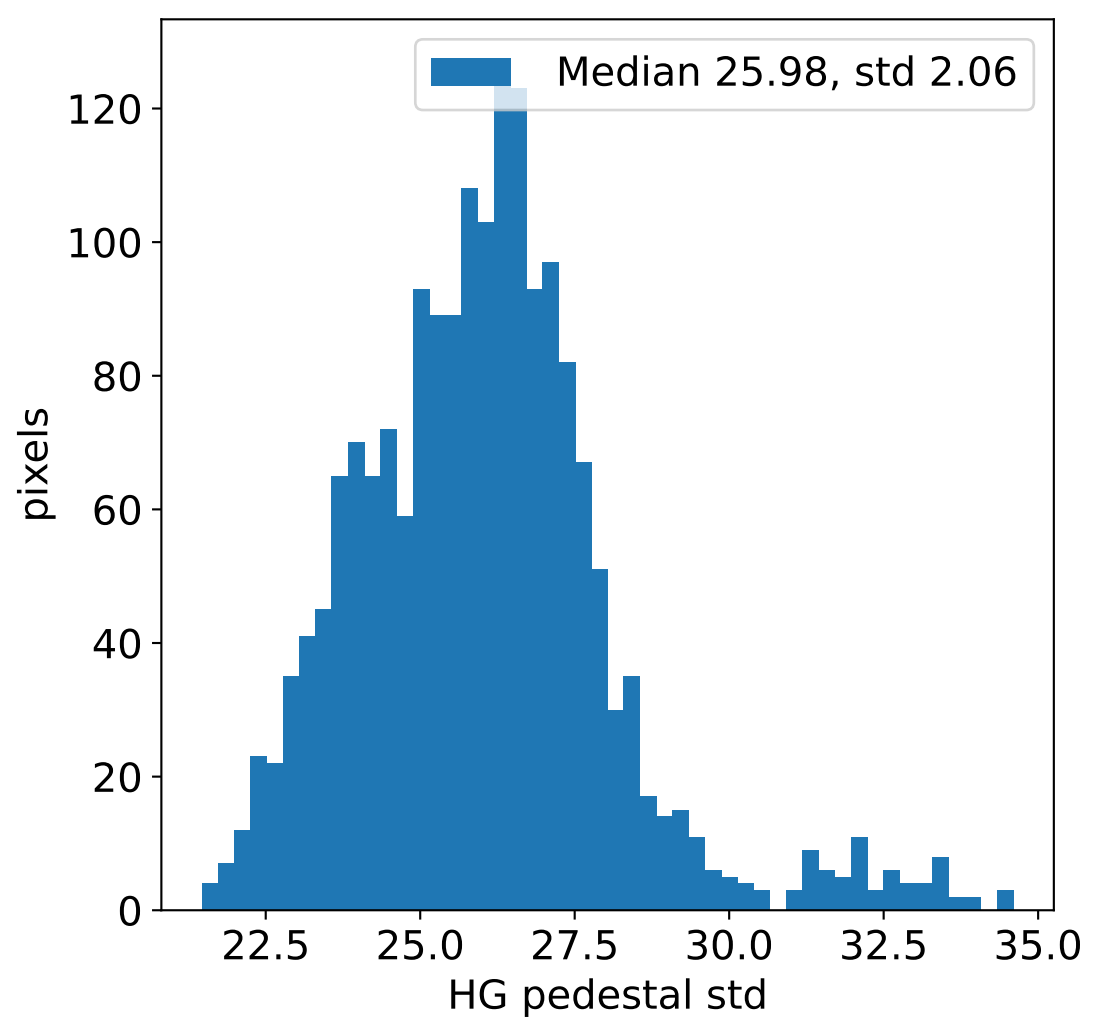

Run 22227, integration on 12 samples

Run 22227, pixel 0

Run 22227, pixel 0