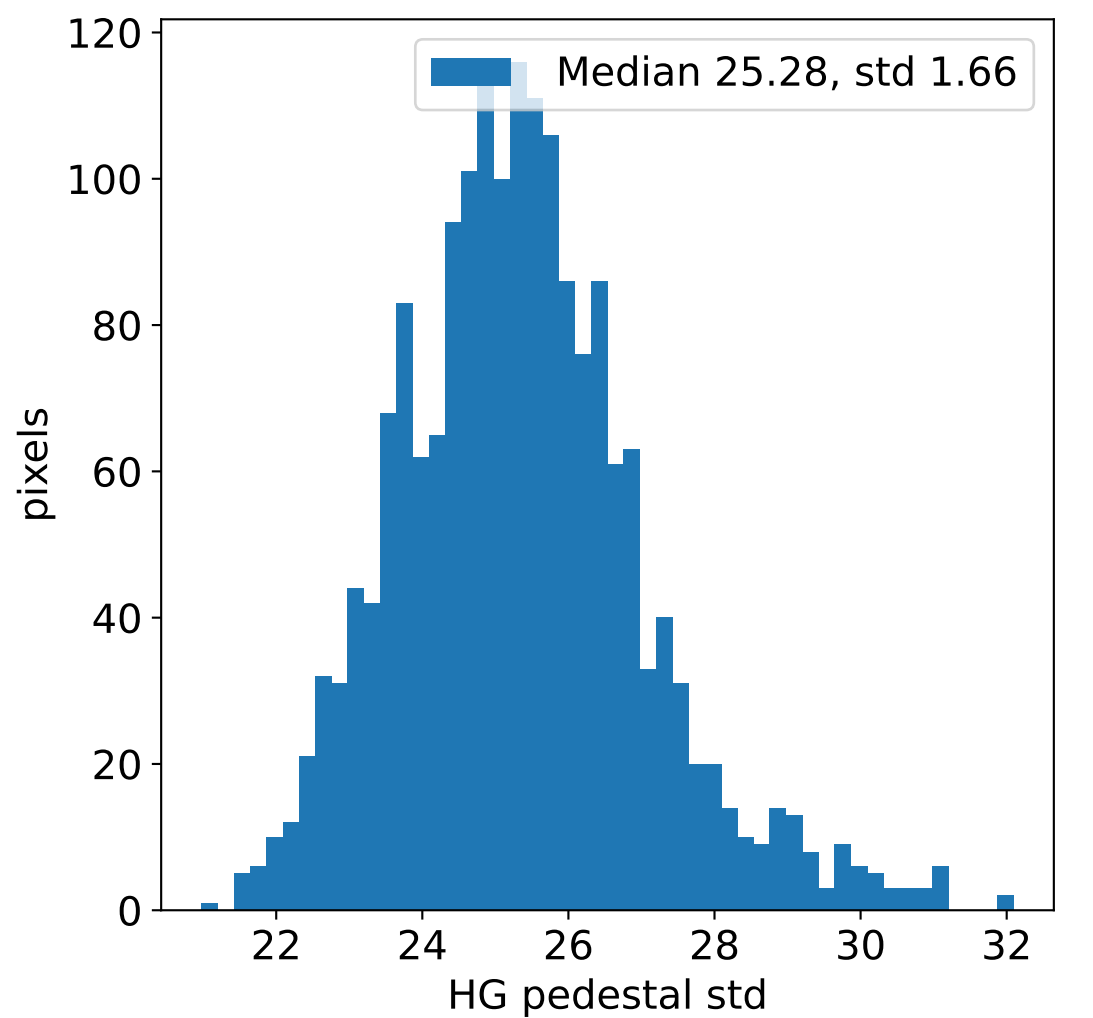

Run 22222, integration on 12 samples

Run 22222, pixel 0

Run 22222, pixel 0