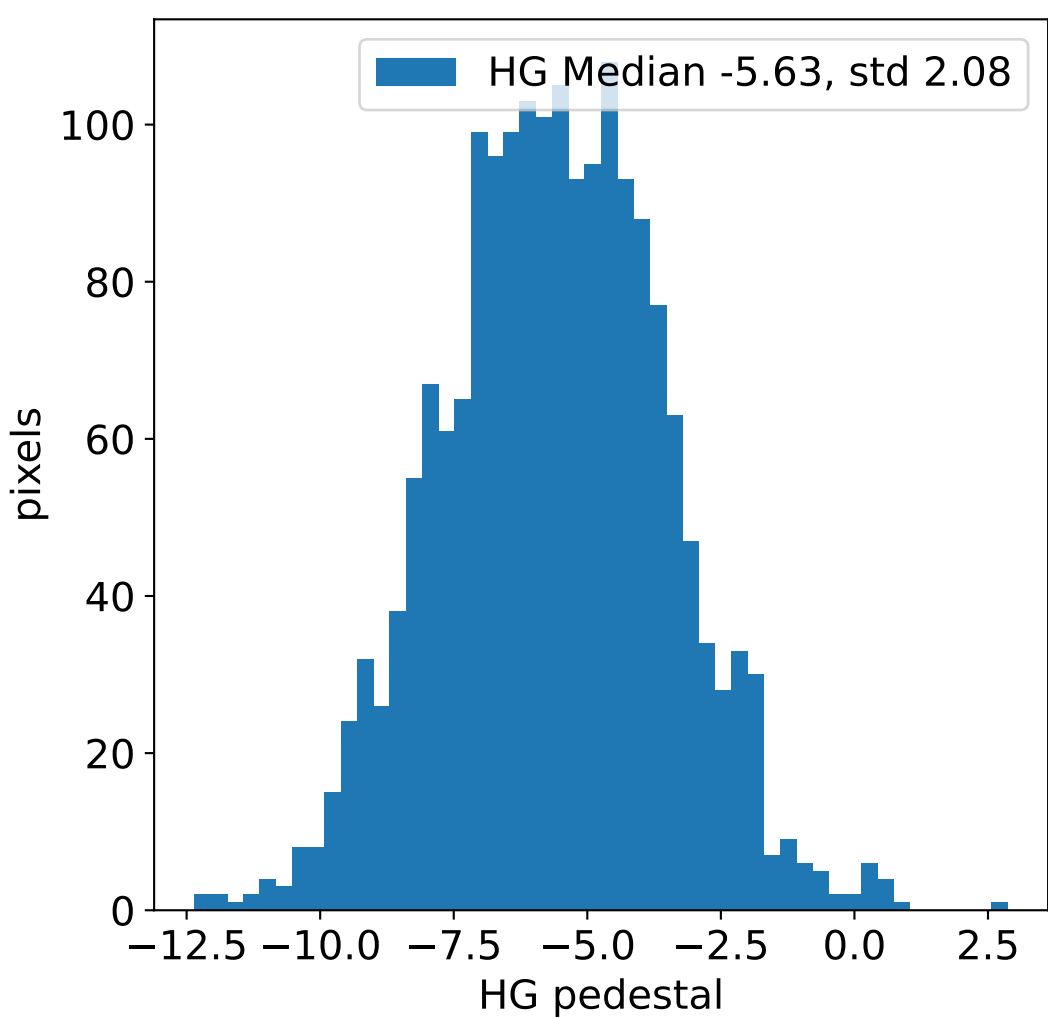

# Run 22217, integration on 12 samples

# Run 22217, pixel 0