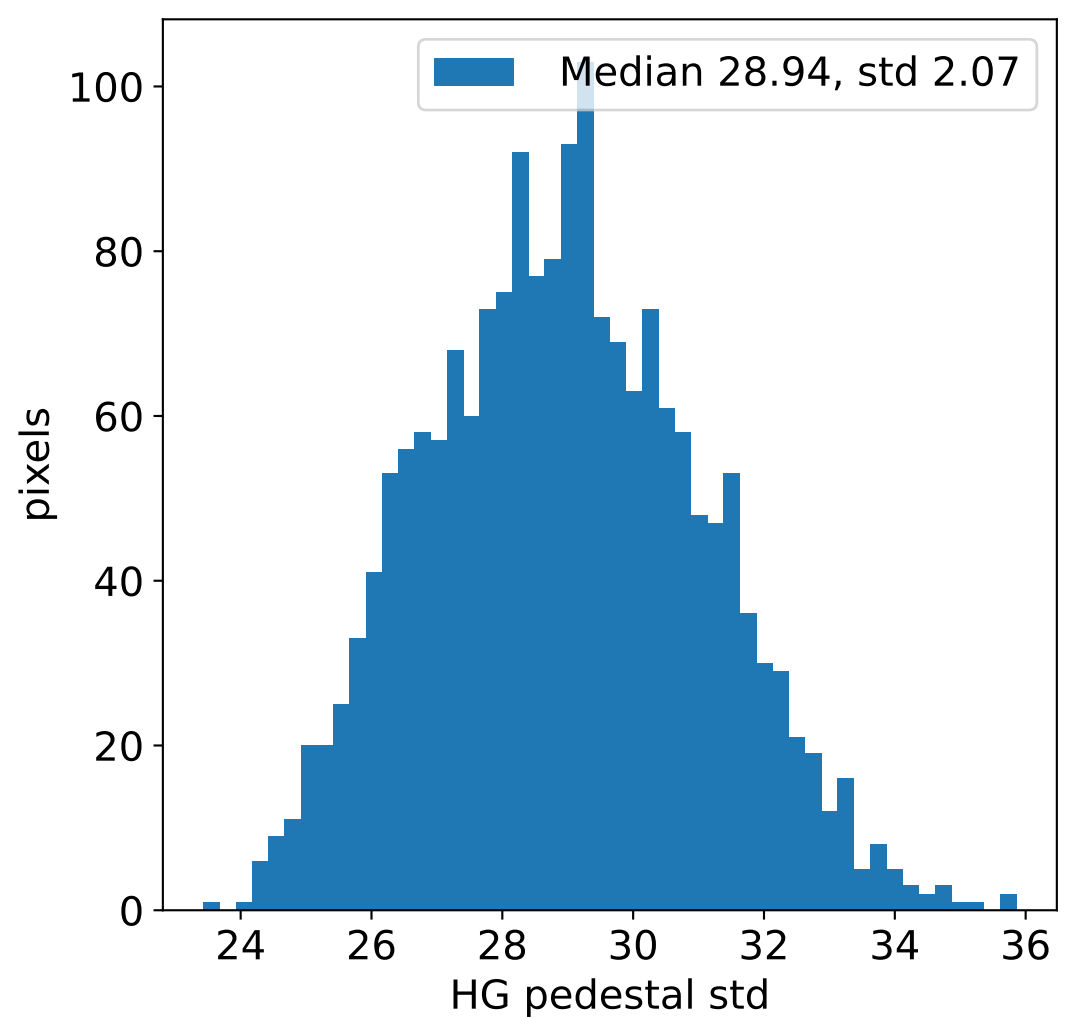

# Run 22217, integration on 12 samples

# Run 22217, pixel 0