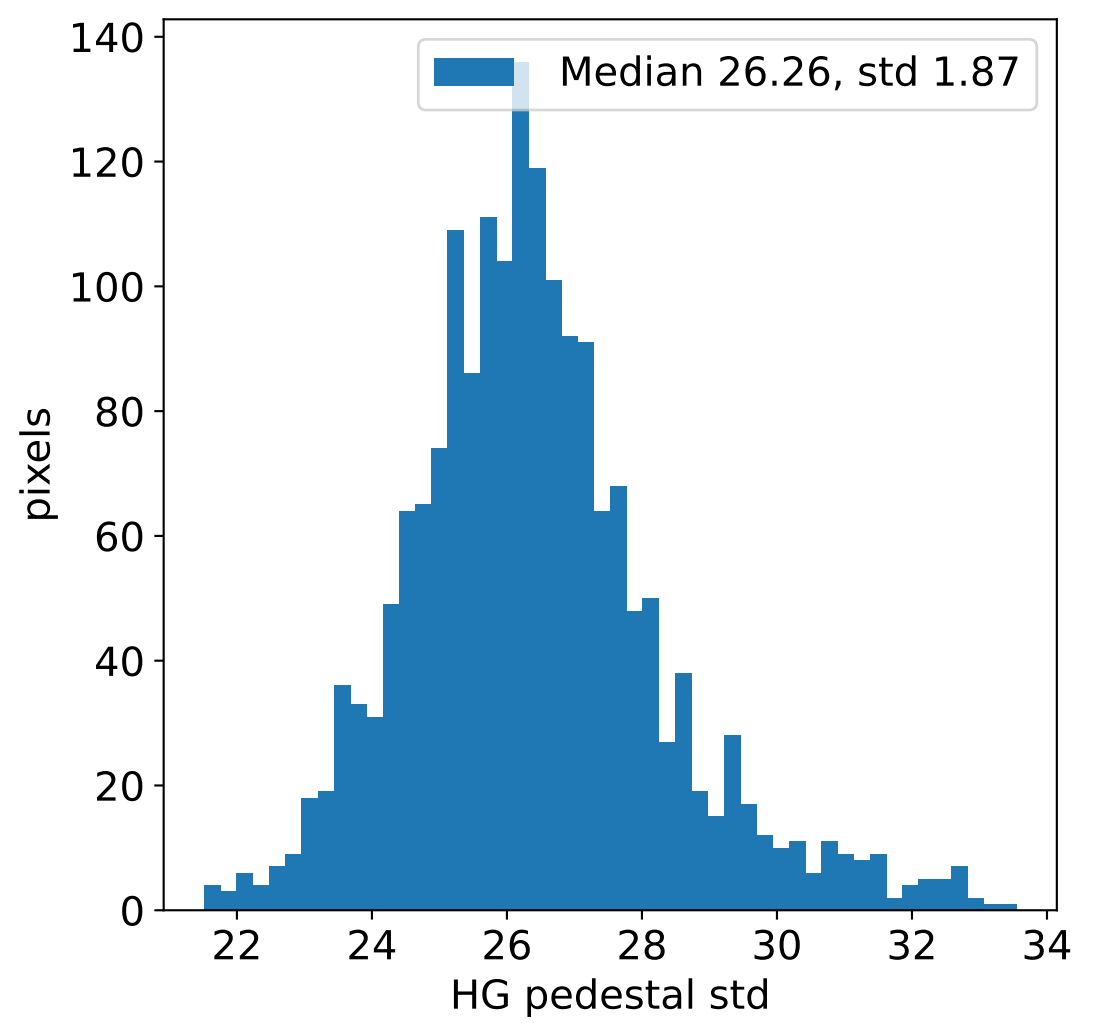

Run 22214, integration on 12 samples

Run 22214, pixel 0

Run 22214, pixel 0