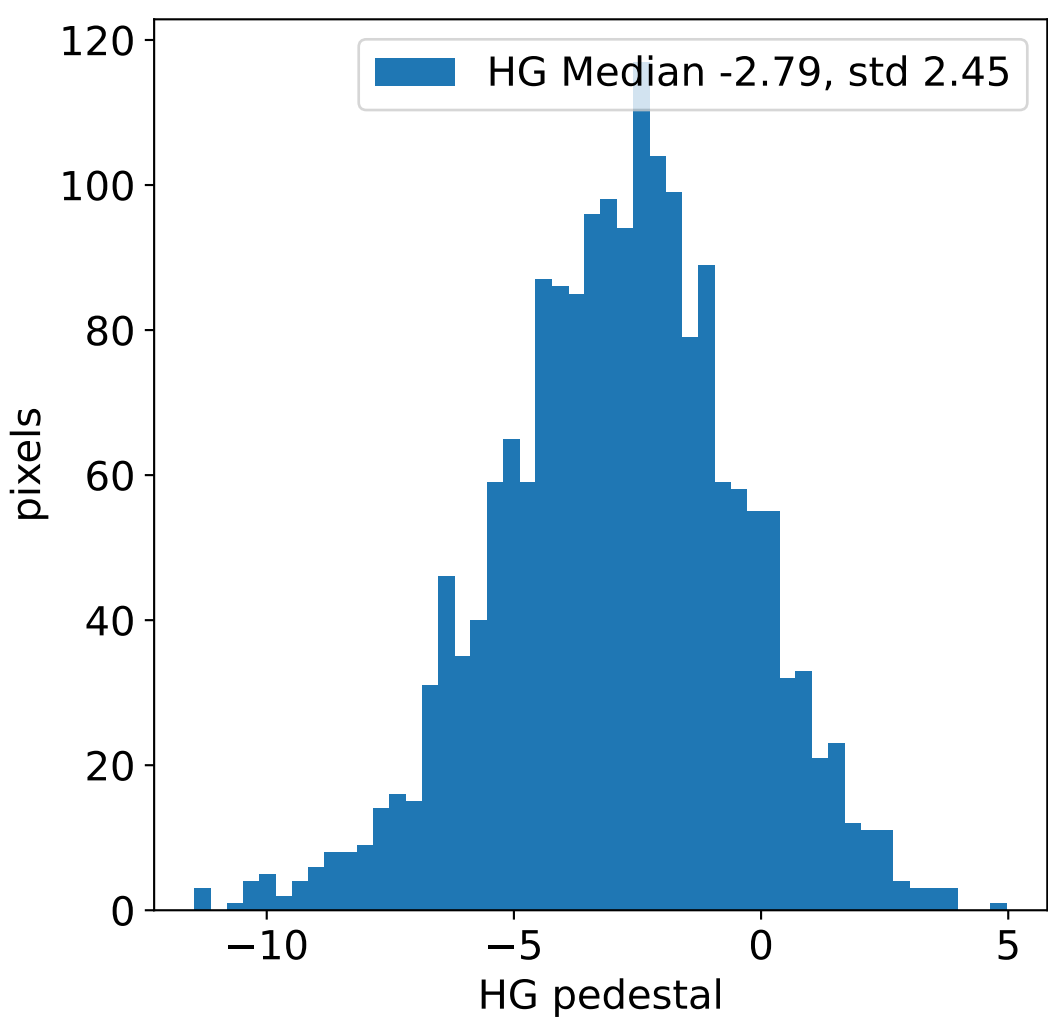

Run 22214, integration on 12 samples

Run 22214, pixel 0

Run 22214, pixel 0