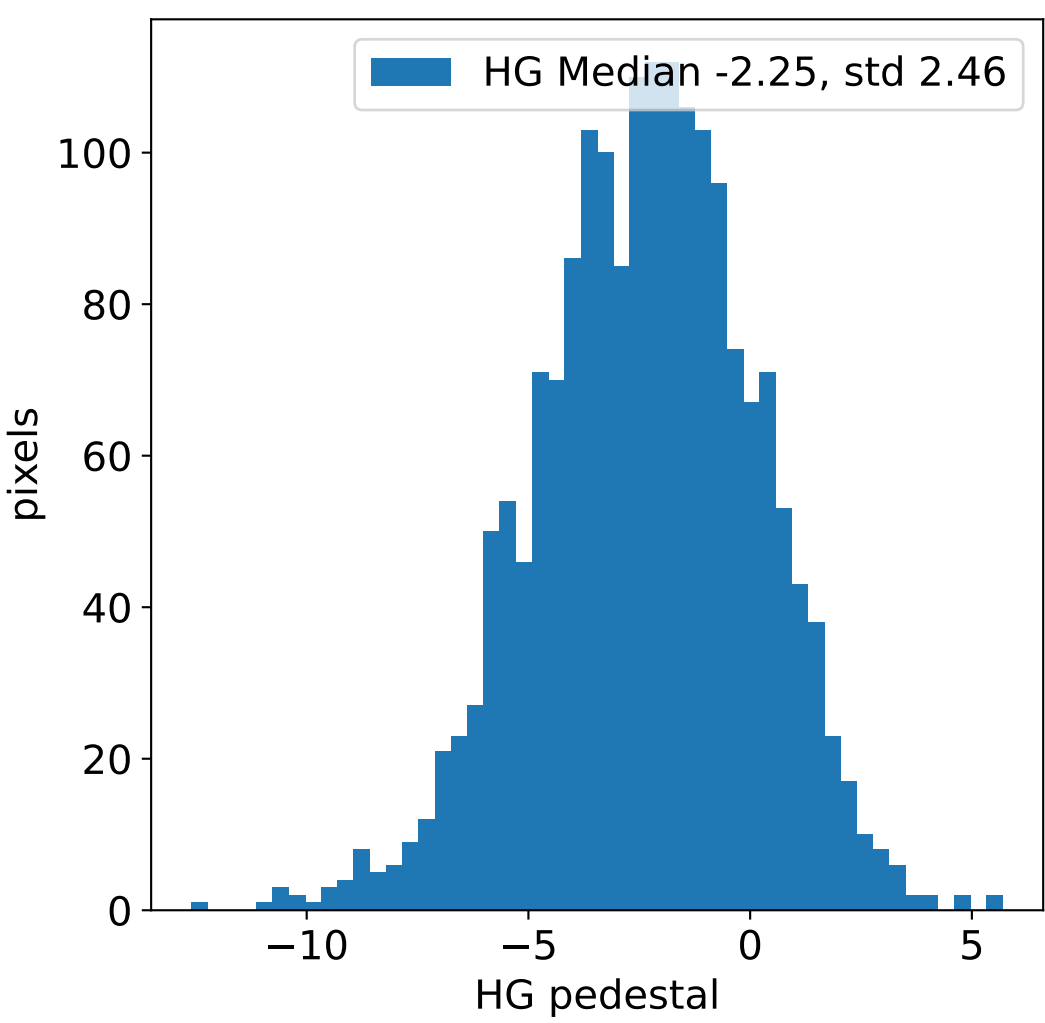

# Run 22210, integration on 12 samples

# Run 22210, pixel 0