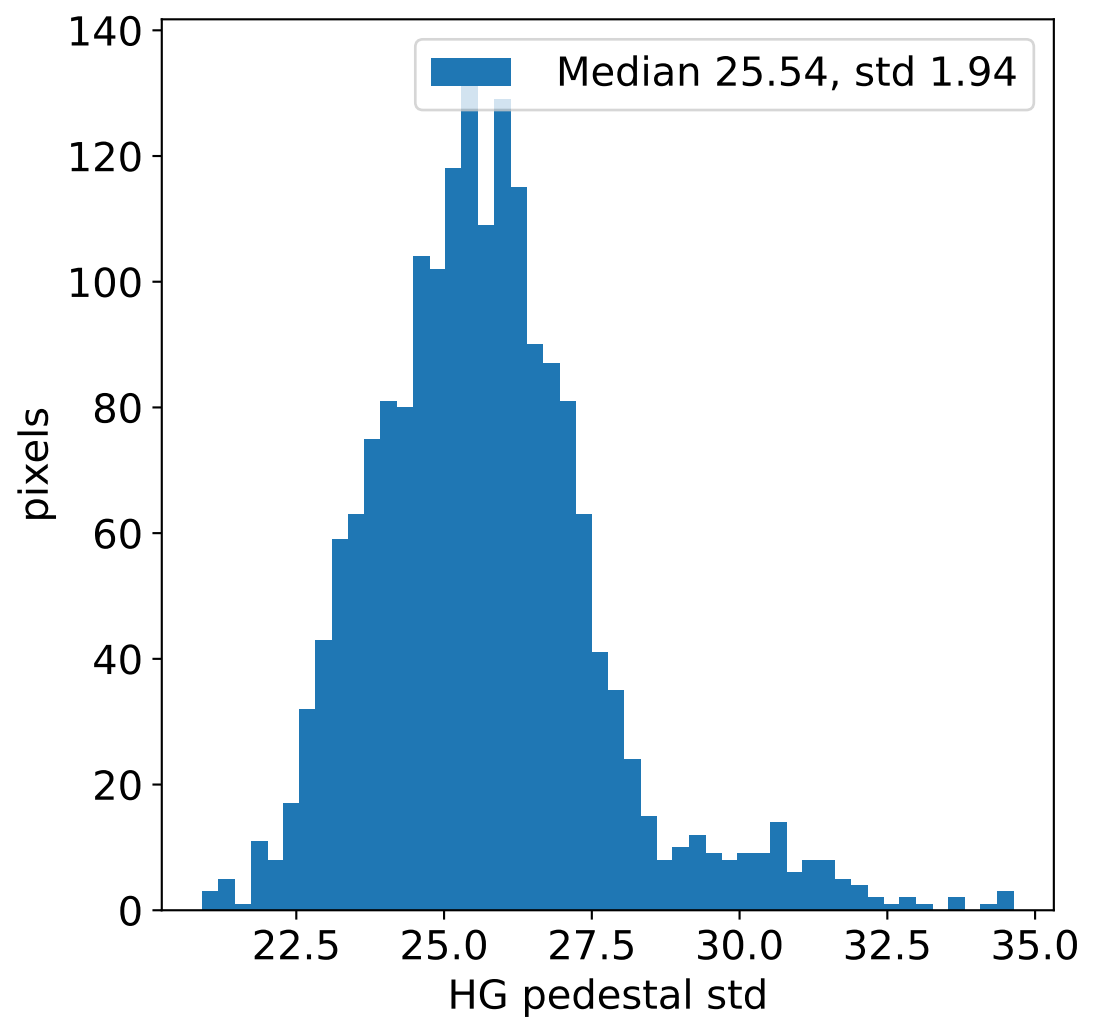

# Run 22210, integration on 12 samples

# Run 22210, pixel 0