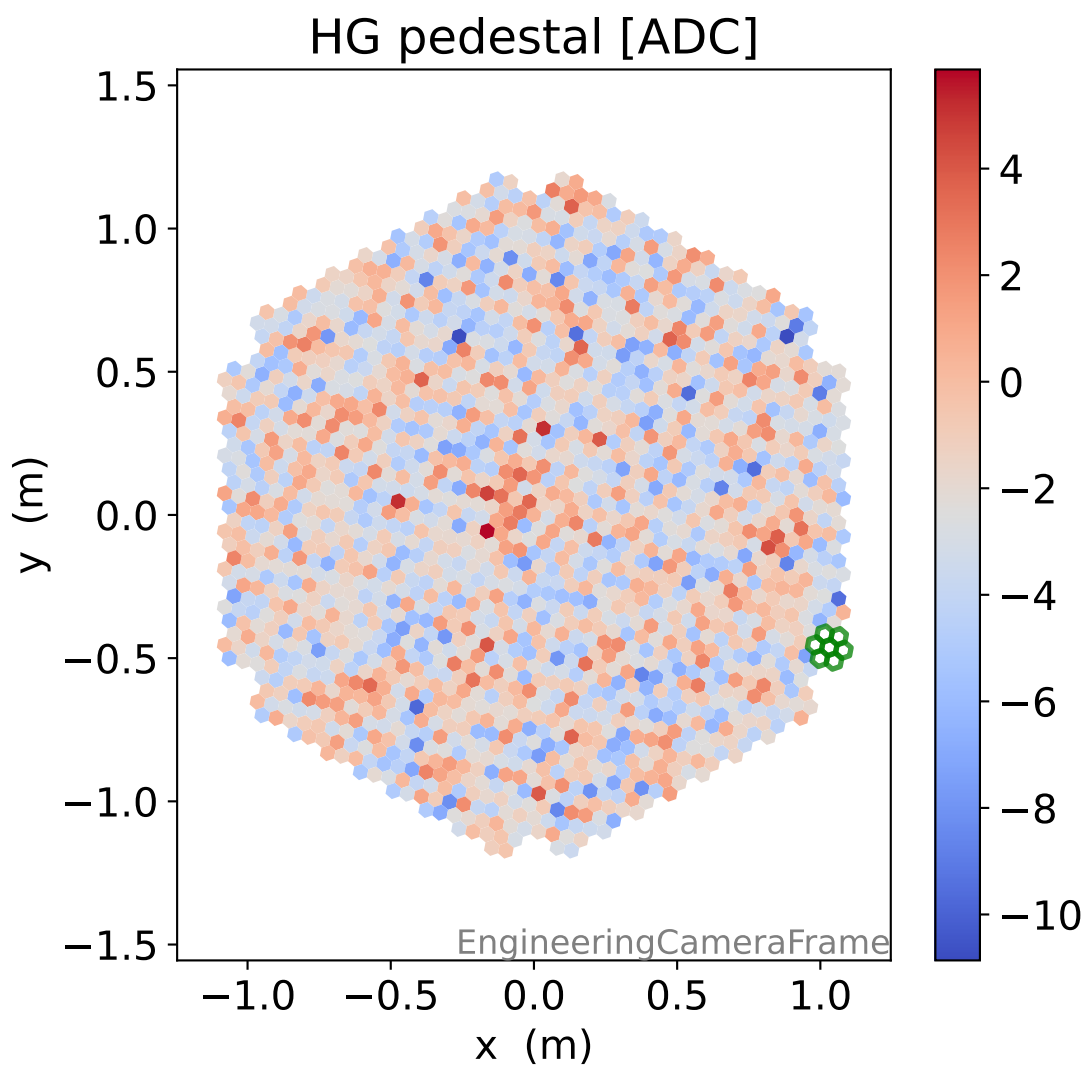

# Run 22210, integration on 12 samples

# Run 22210, pixel 0