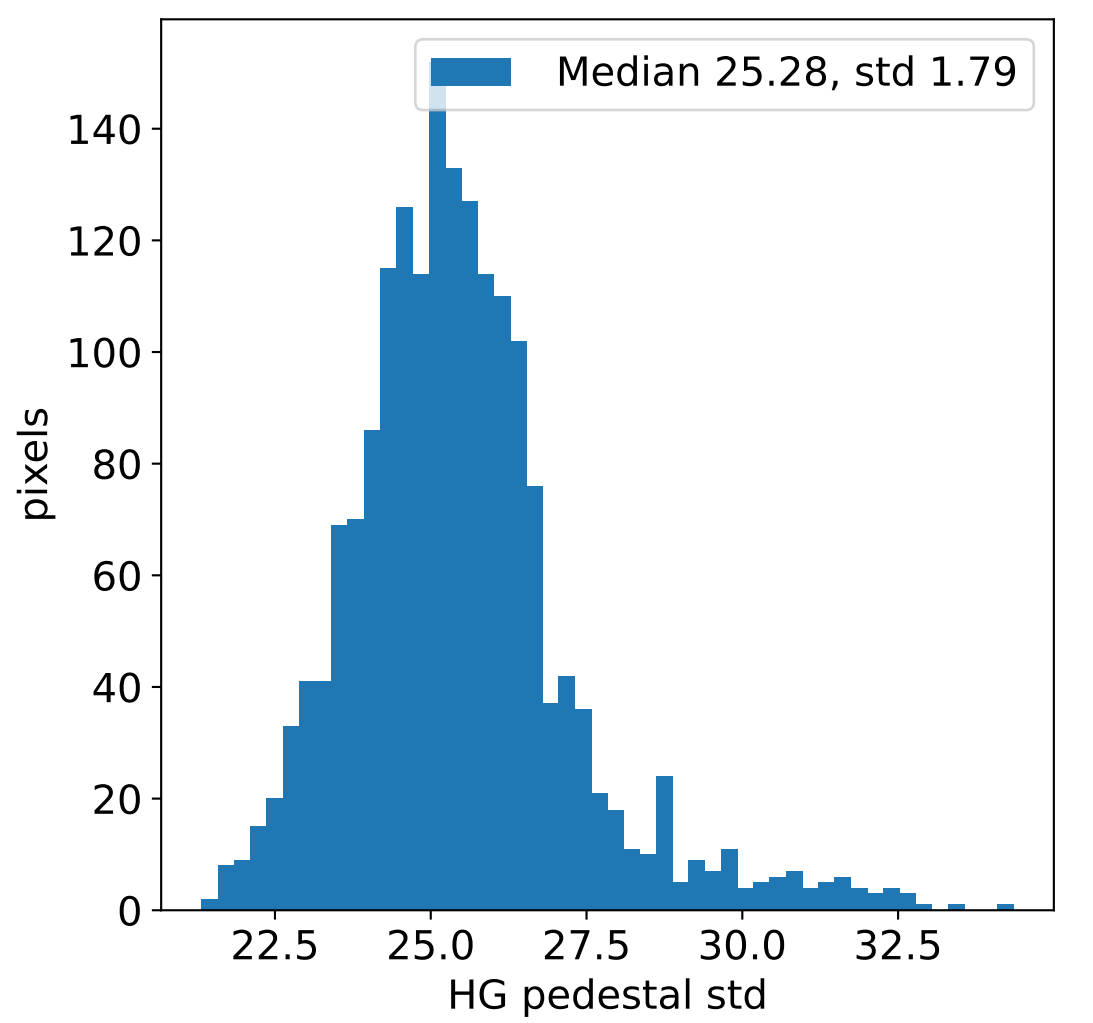

# Run 22137, integration on 12 samples

# Run 22137, pixel 0