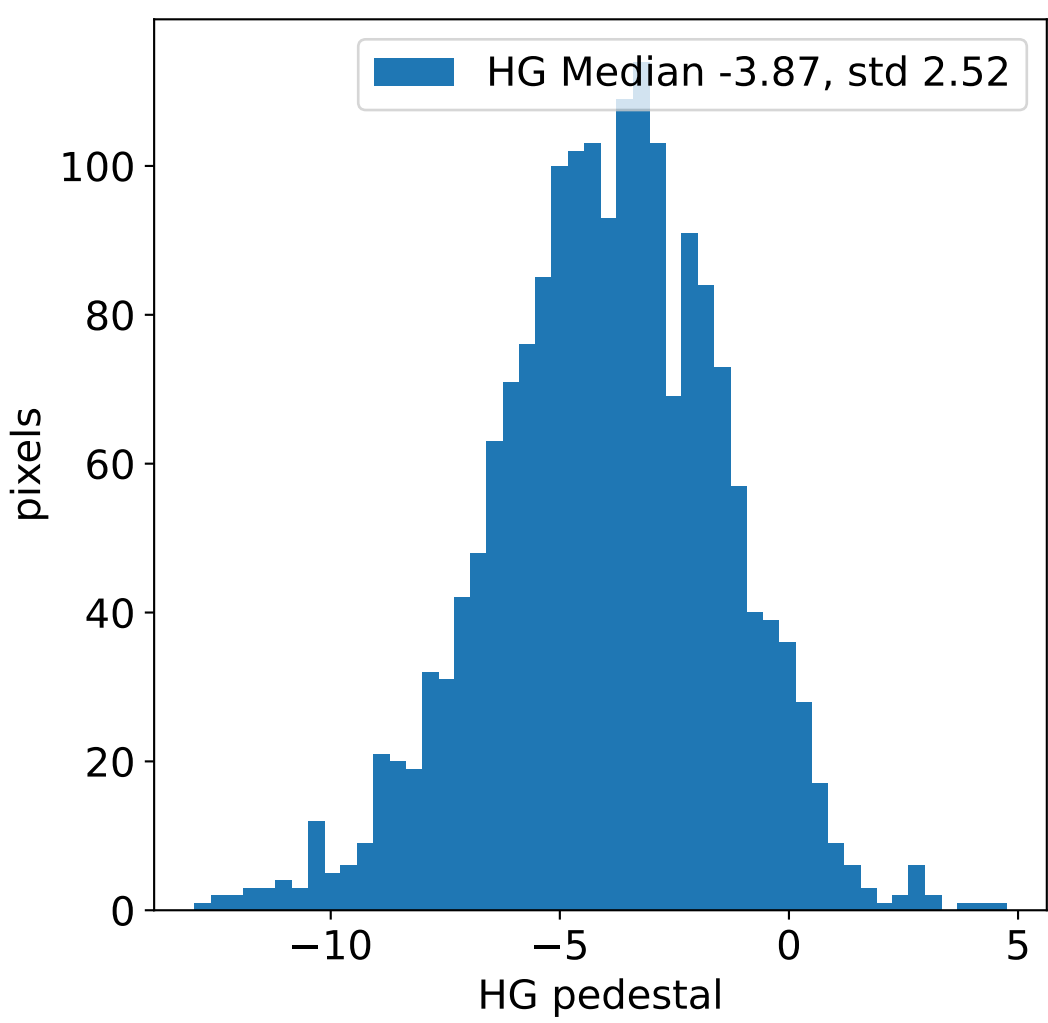

# Run 22137, integration on 12 samples

# Run 22137, pixel 0