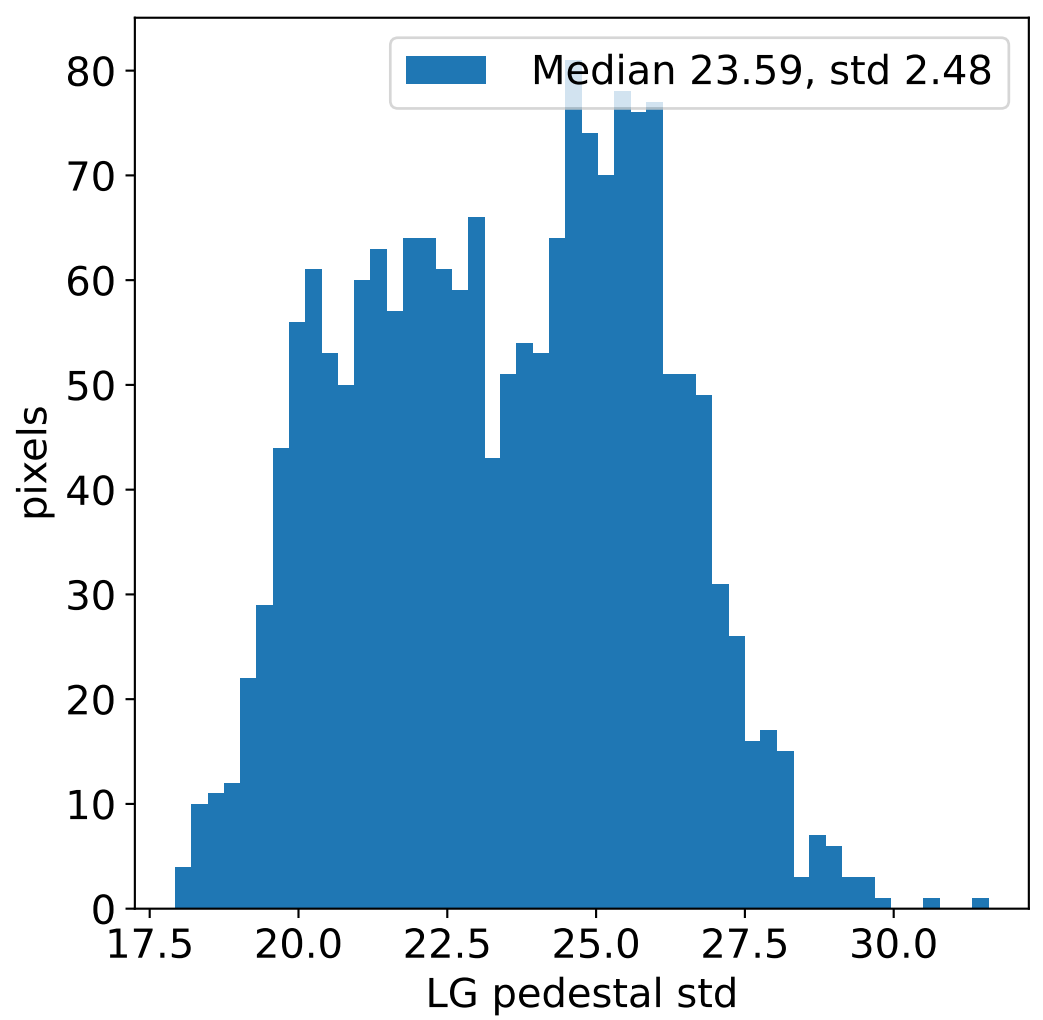

# Run 22124, integration on 12 samples

# Run 22124, pixel 0