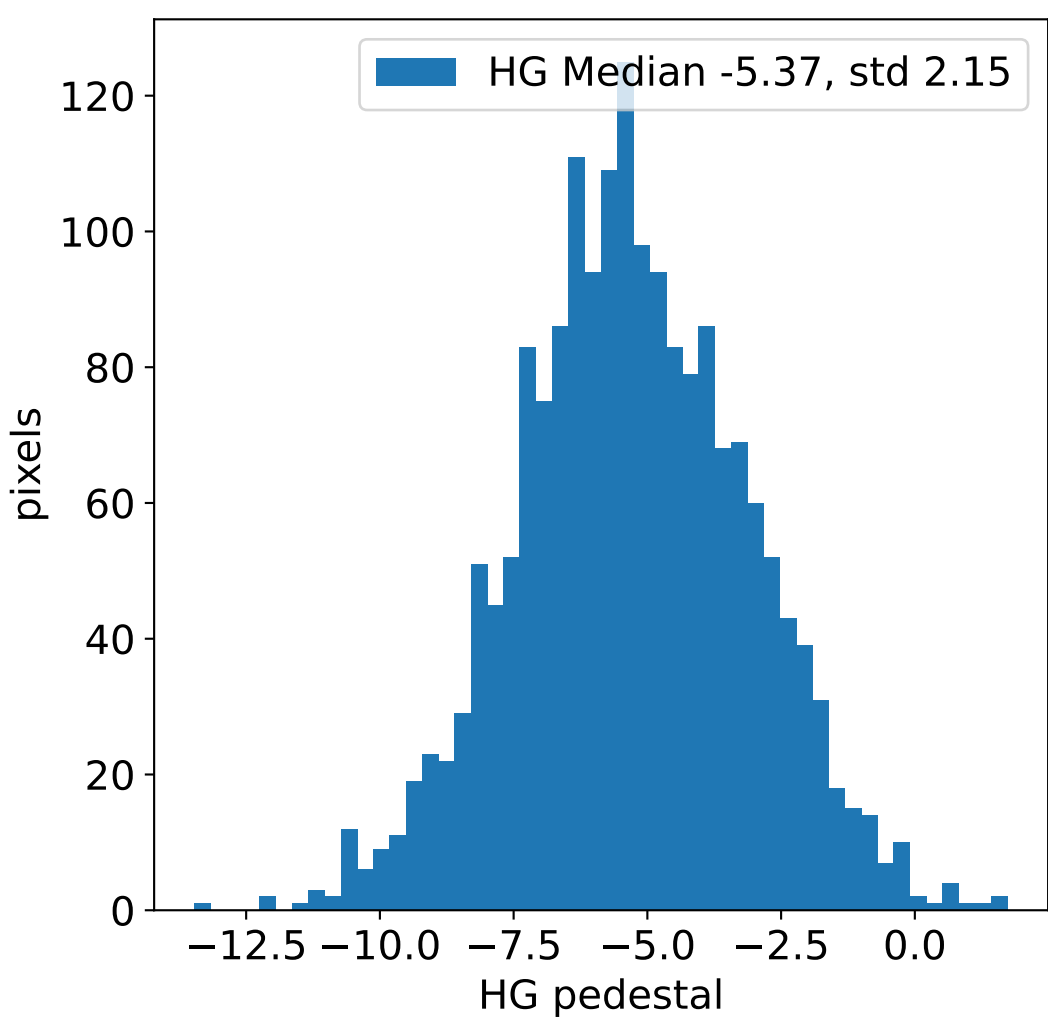

# Run 22124, integration on 12 samples

# Run 22124, pixel 0