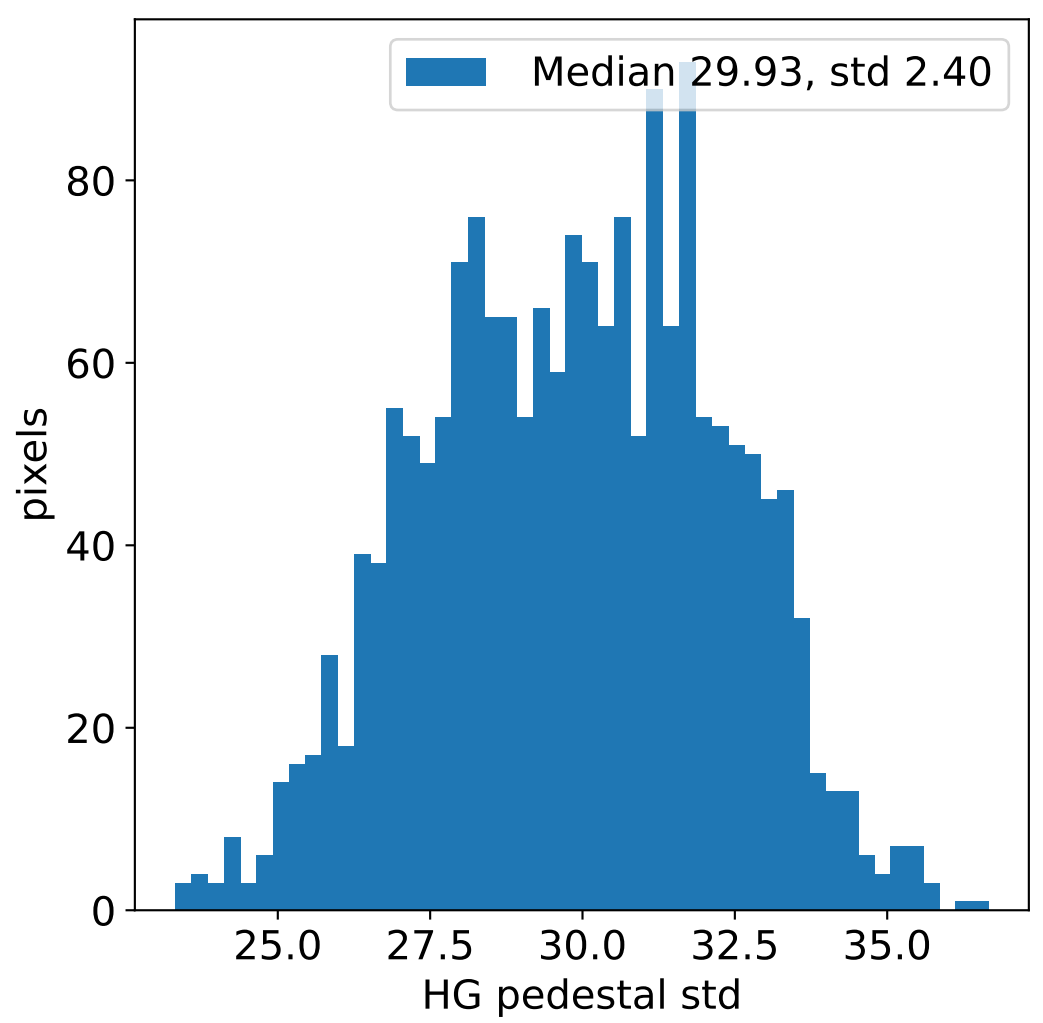

# Run 22124, integration on 12 samples

# Run 22124, pixel 0