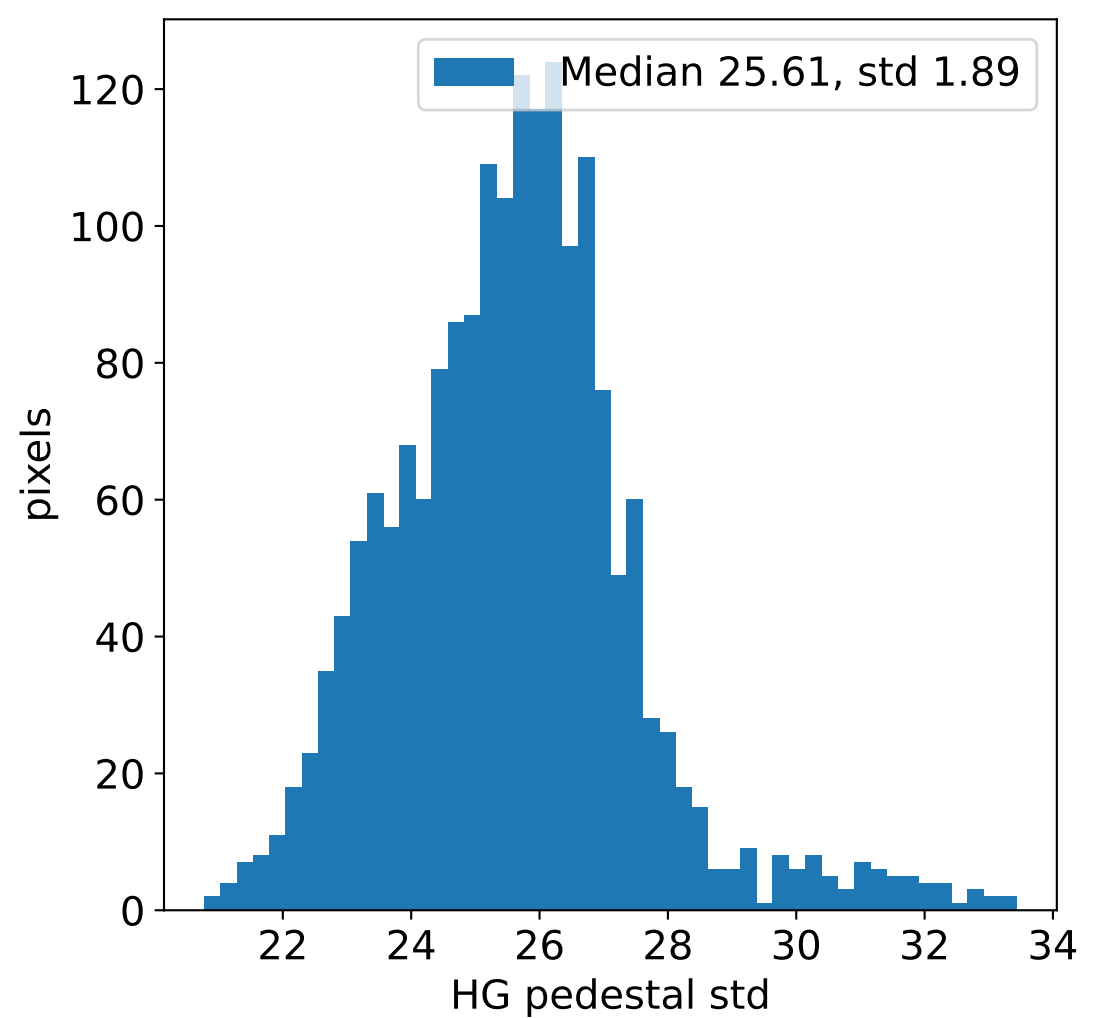

Run 22077, integration on 12 samples

Run 22077, pixel 0

Run 22077, pixel 0