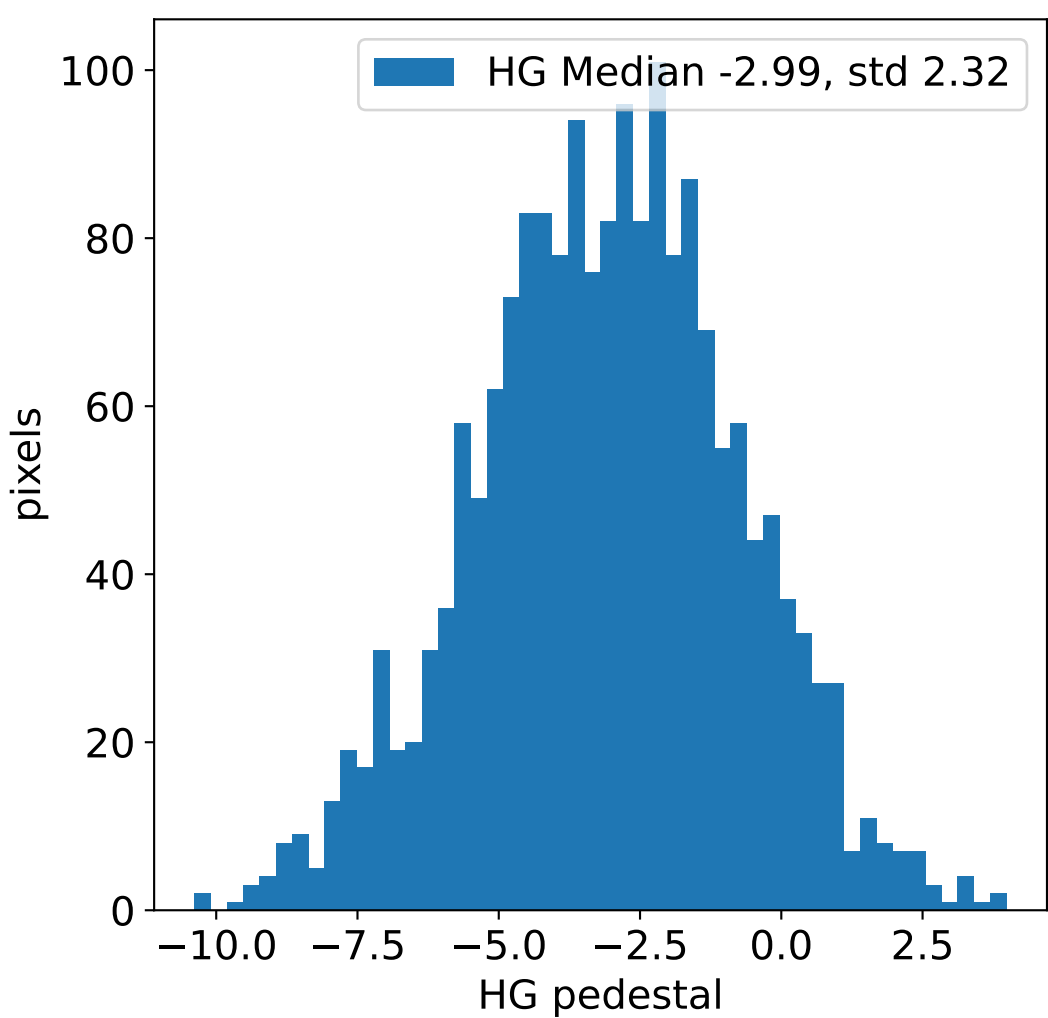

Run 22077, integration on 12 samples

Run 22077, pixel 0

Run 22077, pixel 0