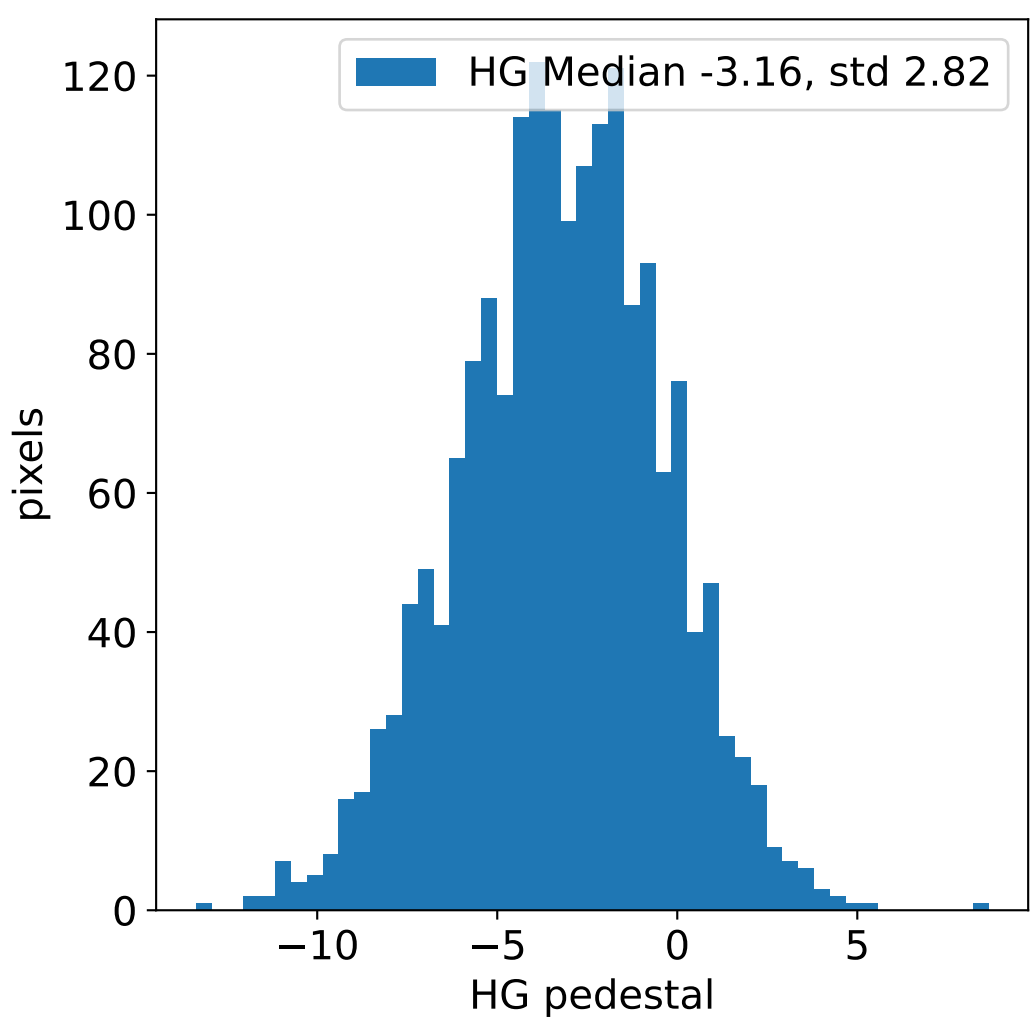

Run 22040, integration on 12 samples

Run 22040, pixel 0

Run 22040, pixel 0