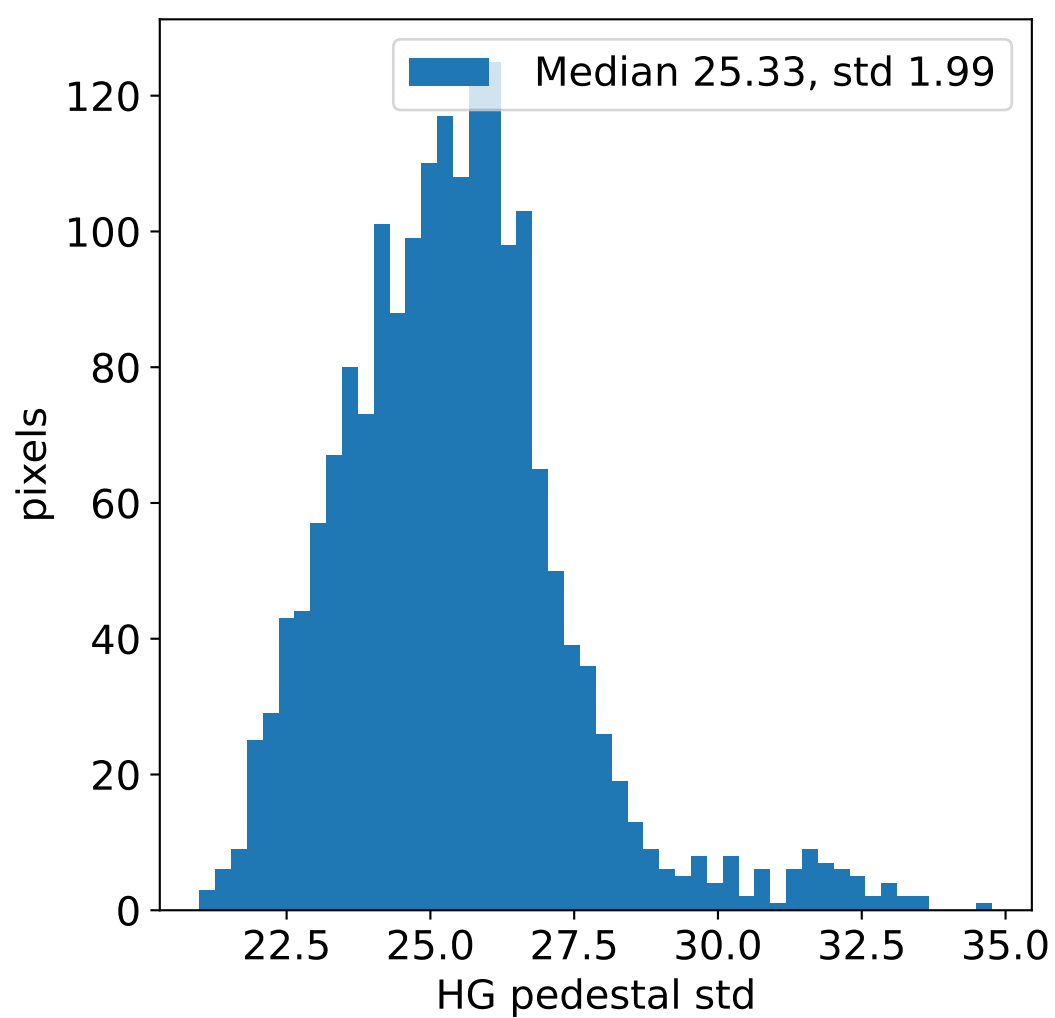

Run 22040, integration on 12 samples

Run 22040, pixel 0

Run 22040, pixel 0