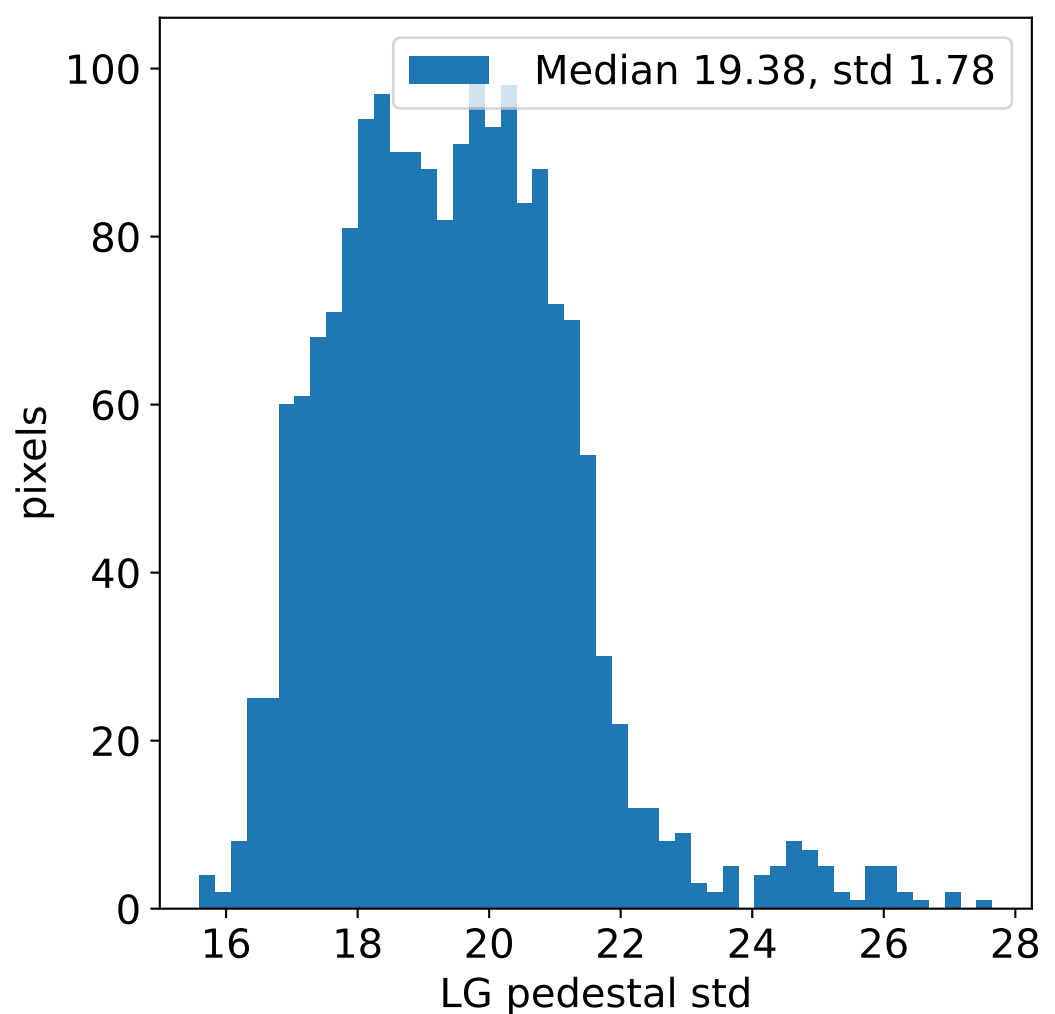

Run 22040, integration on 12 samples

Run 22040, pixel 0

Run 22040, pixel 0