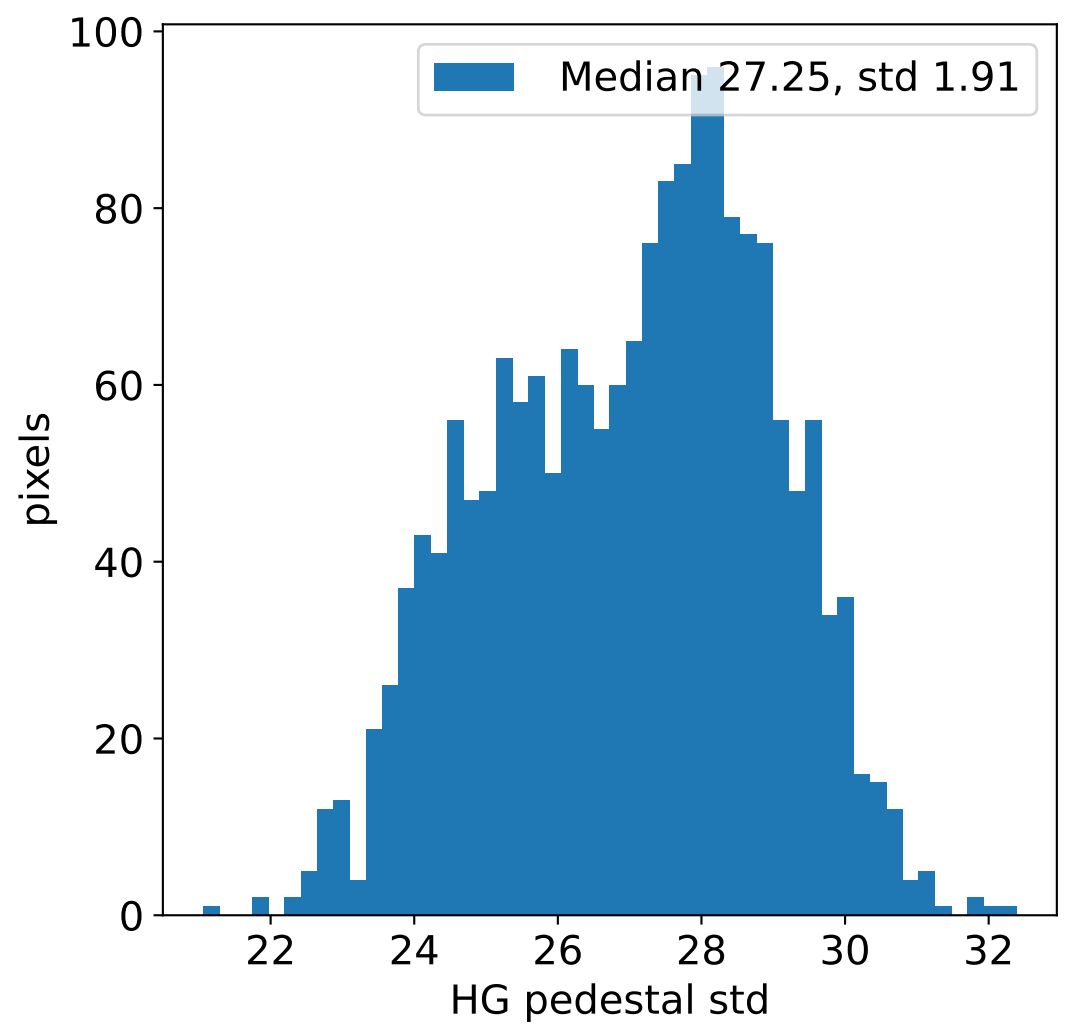

Run 21769, integration on 12 samples

Run 21769, pixel 0

Run 21769, pixel 0