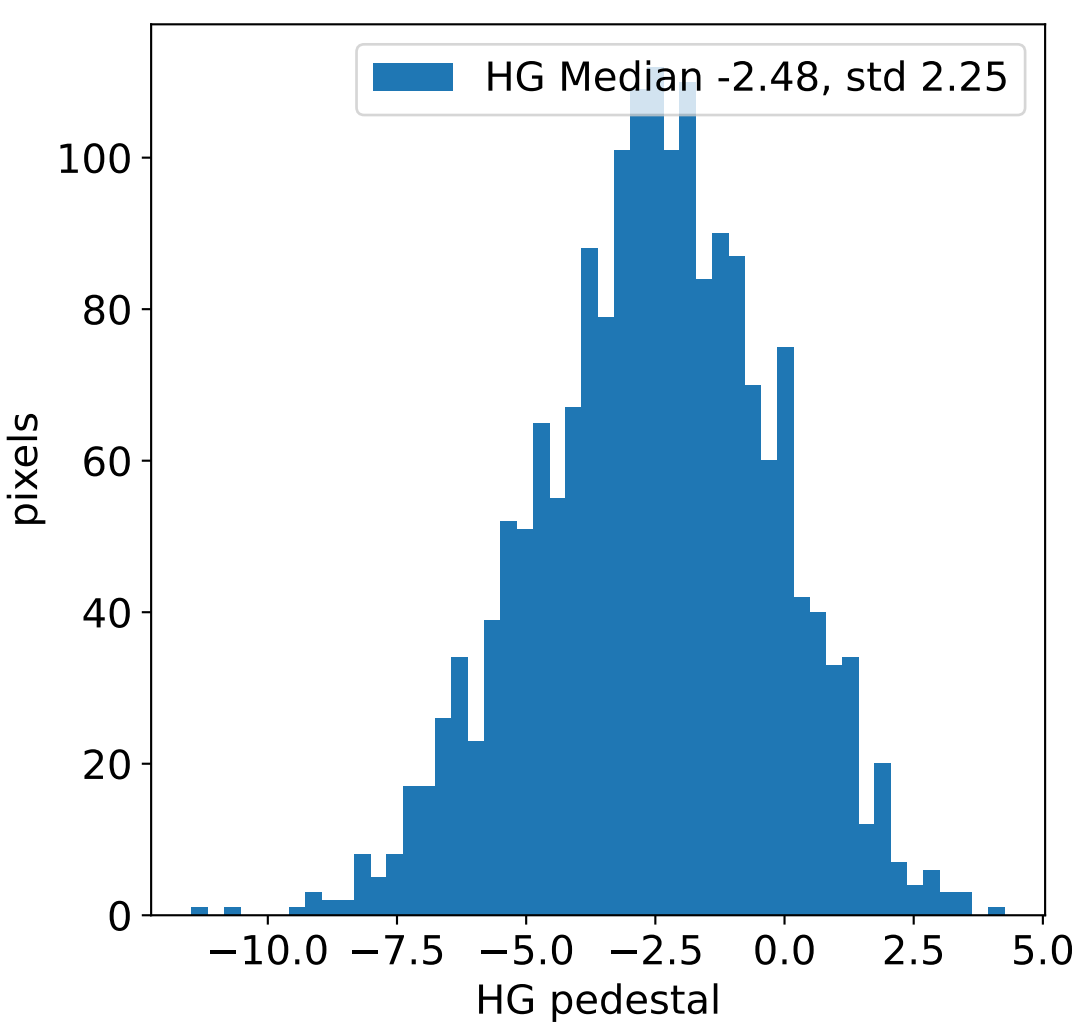

Run 21769, integration on 12 samples

Run 21769, pixel 0

Run 21769, pixel 0