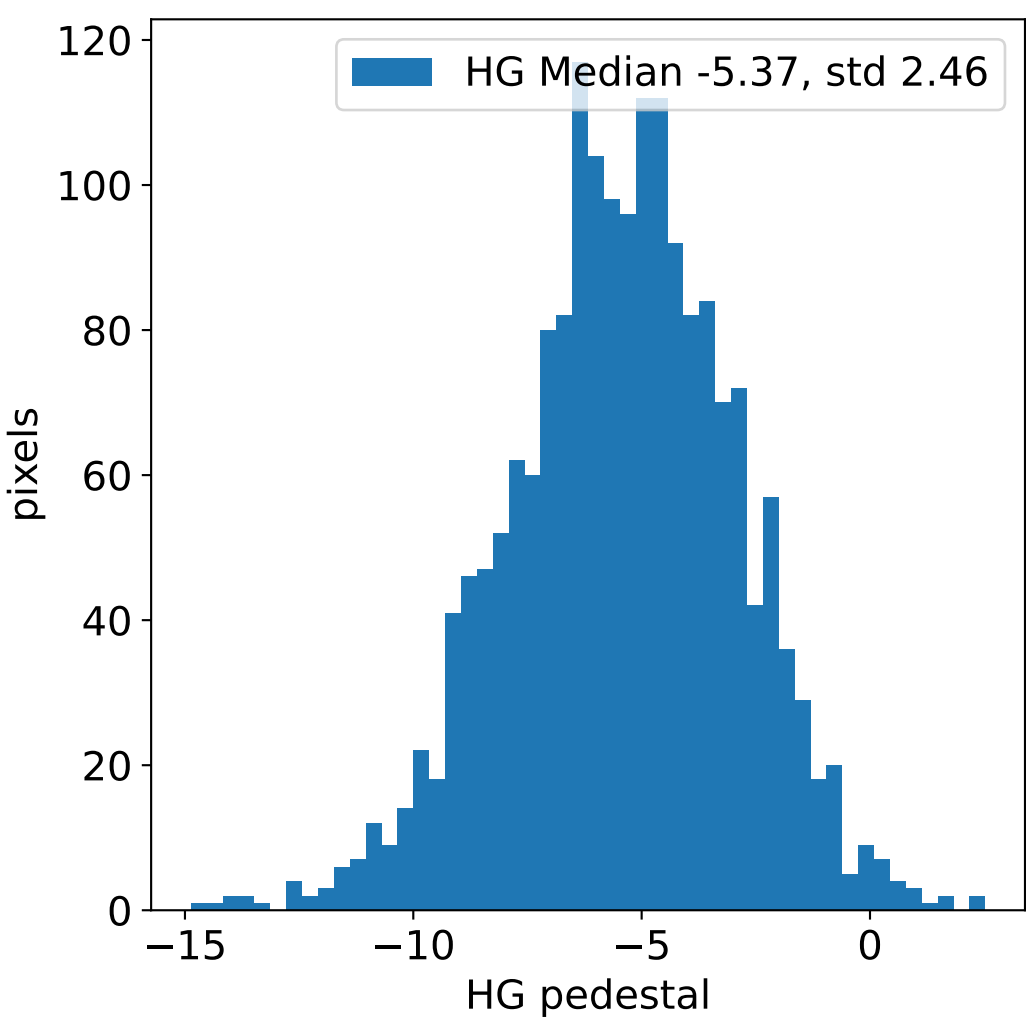

Run 21728, integration on 12 samples

Run 21728, pixel 0

Run 21728, pixel 0