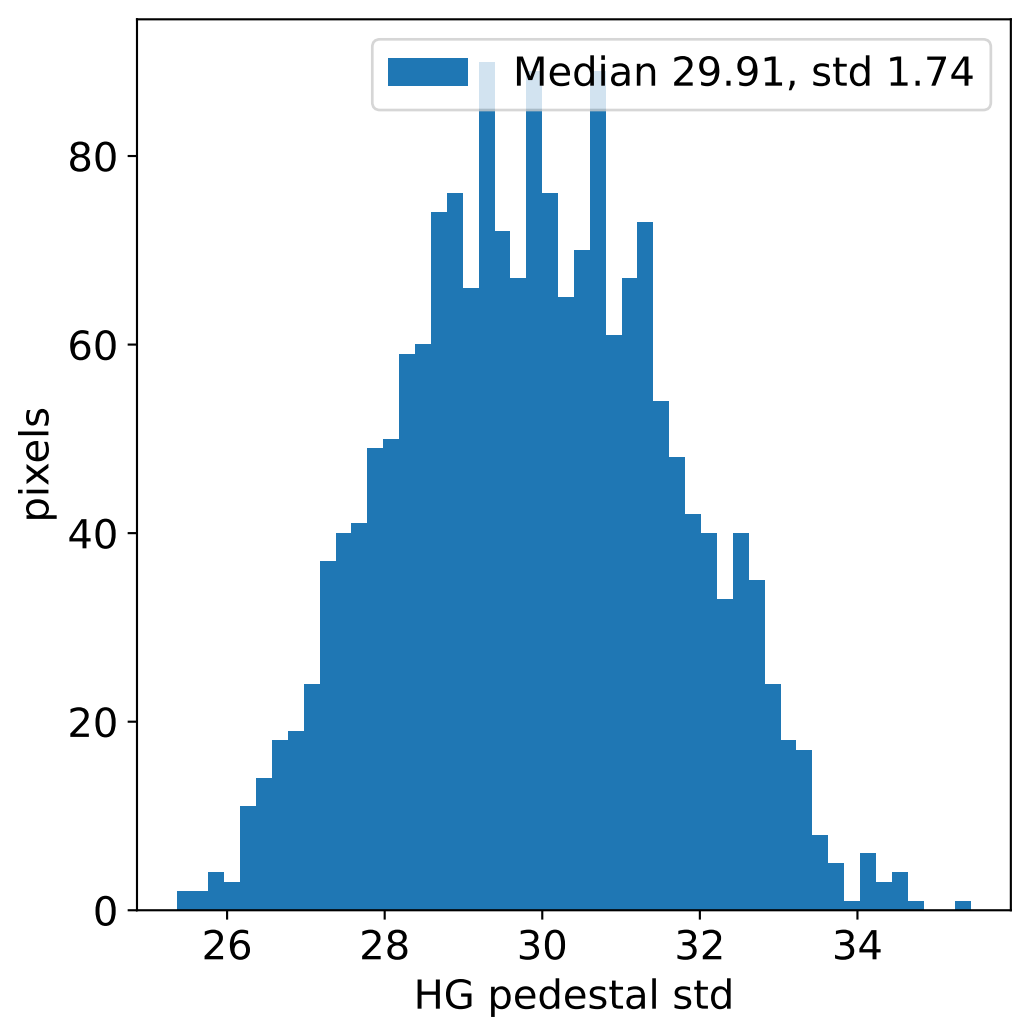

Run 21728, integration on 12 samples

Run 21728, pixel 0

Run 21728, pixel 0