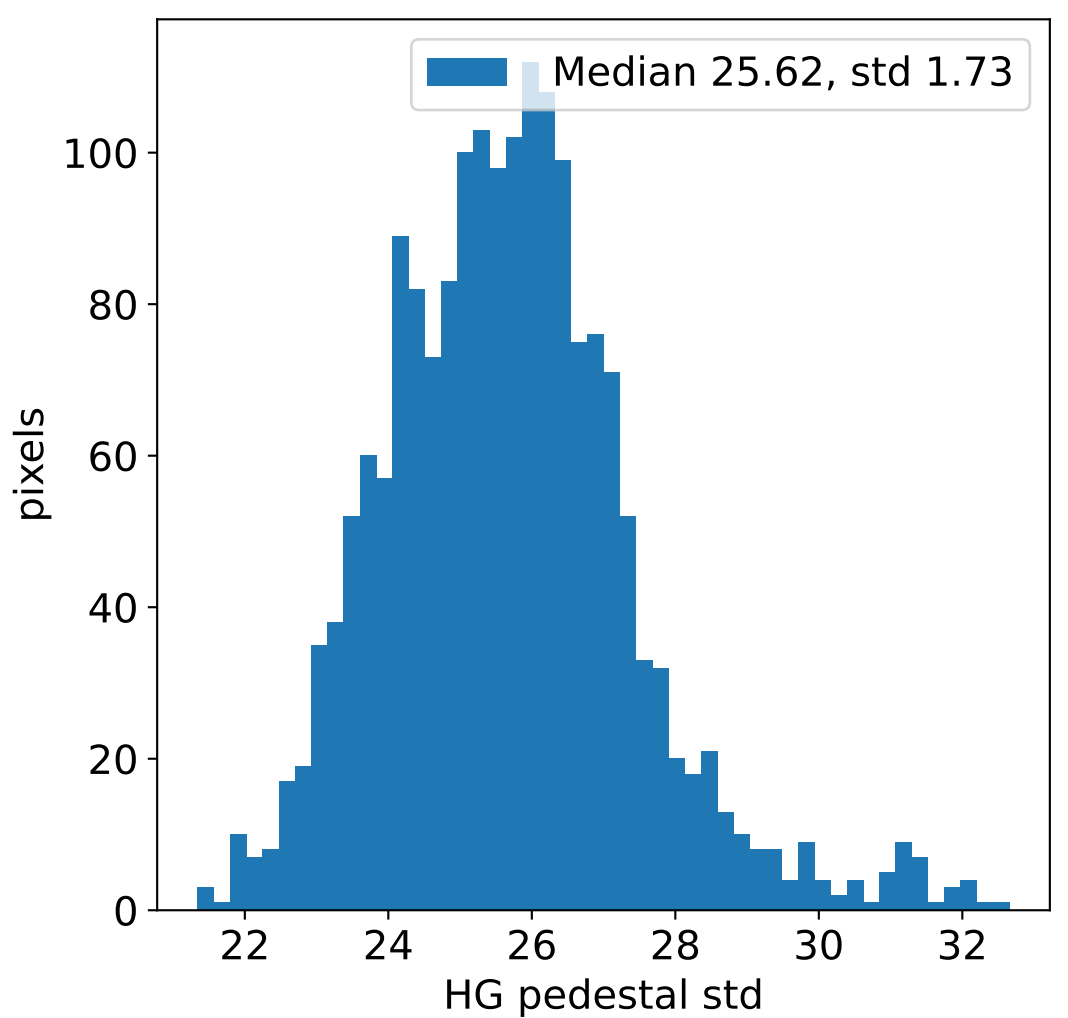

Run 21714, integration on 12 samples

Run 21714, pixel 0

Run 21714, pixel 0