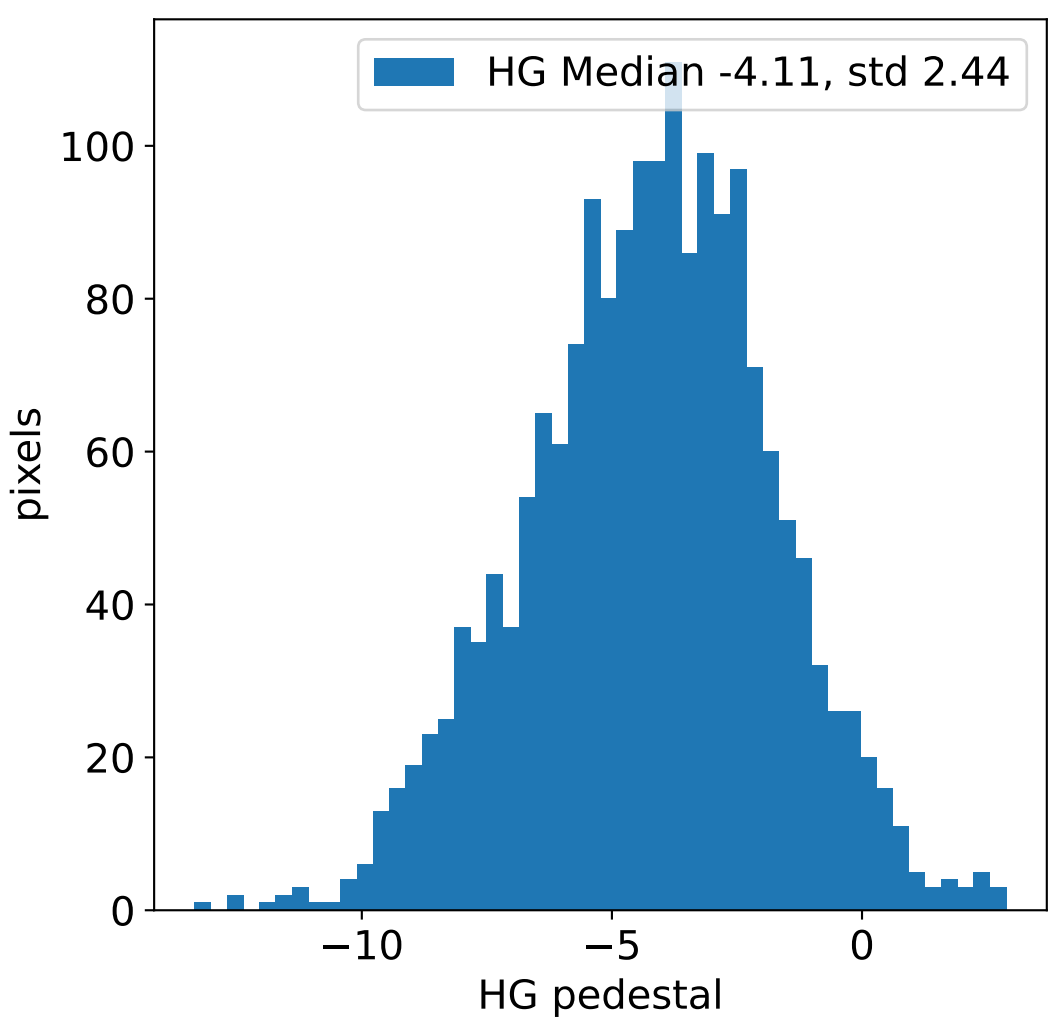

Run 21670, integration on 12 samples

Run 21670, pixel 0

Run 21670, pixel 0