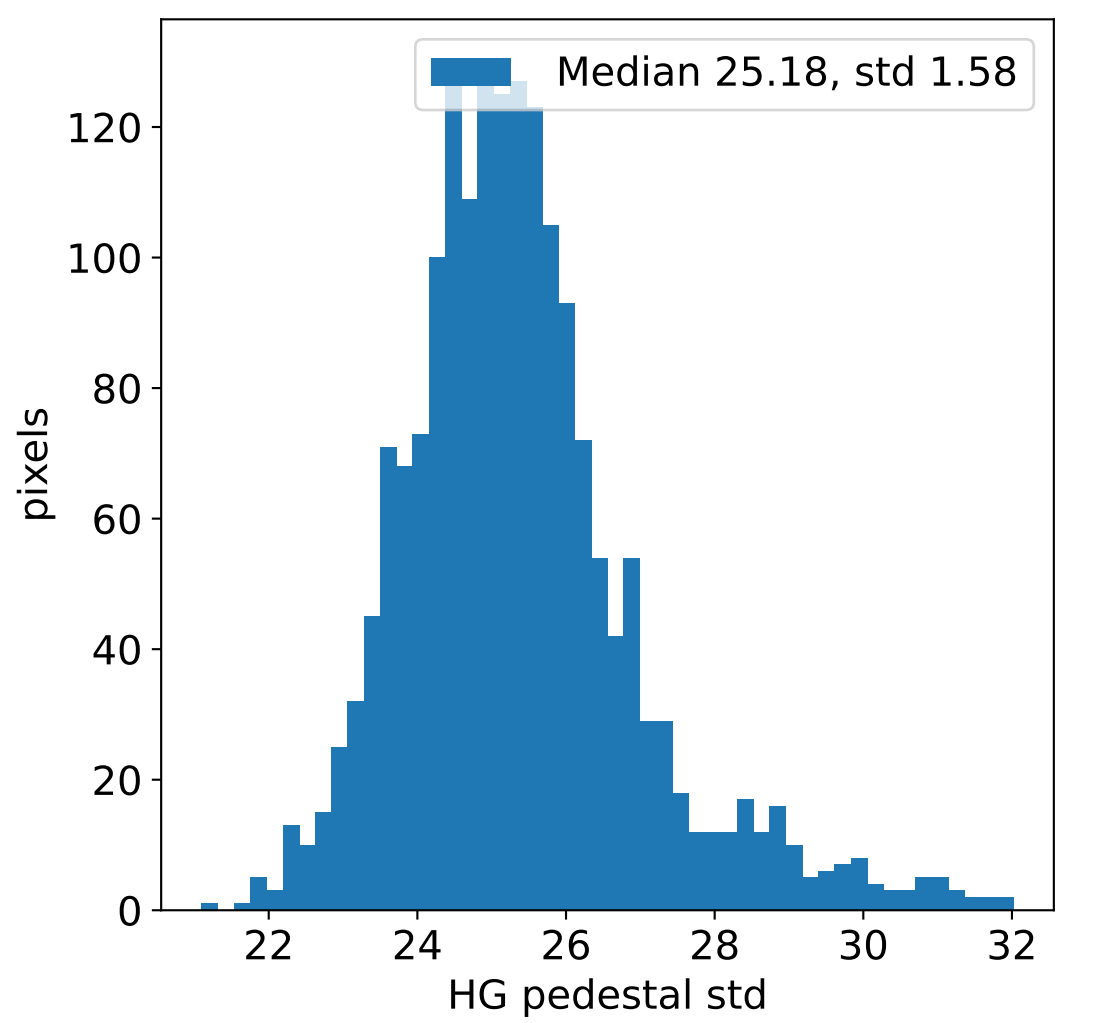

Run 21670, integration on 12 samples

Run 21670, pixel 0

Run 21670, pixel 0