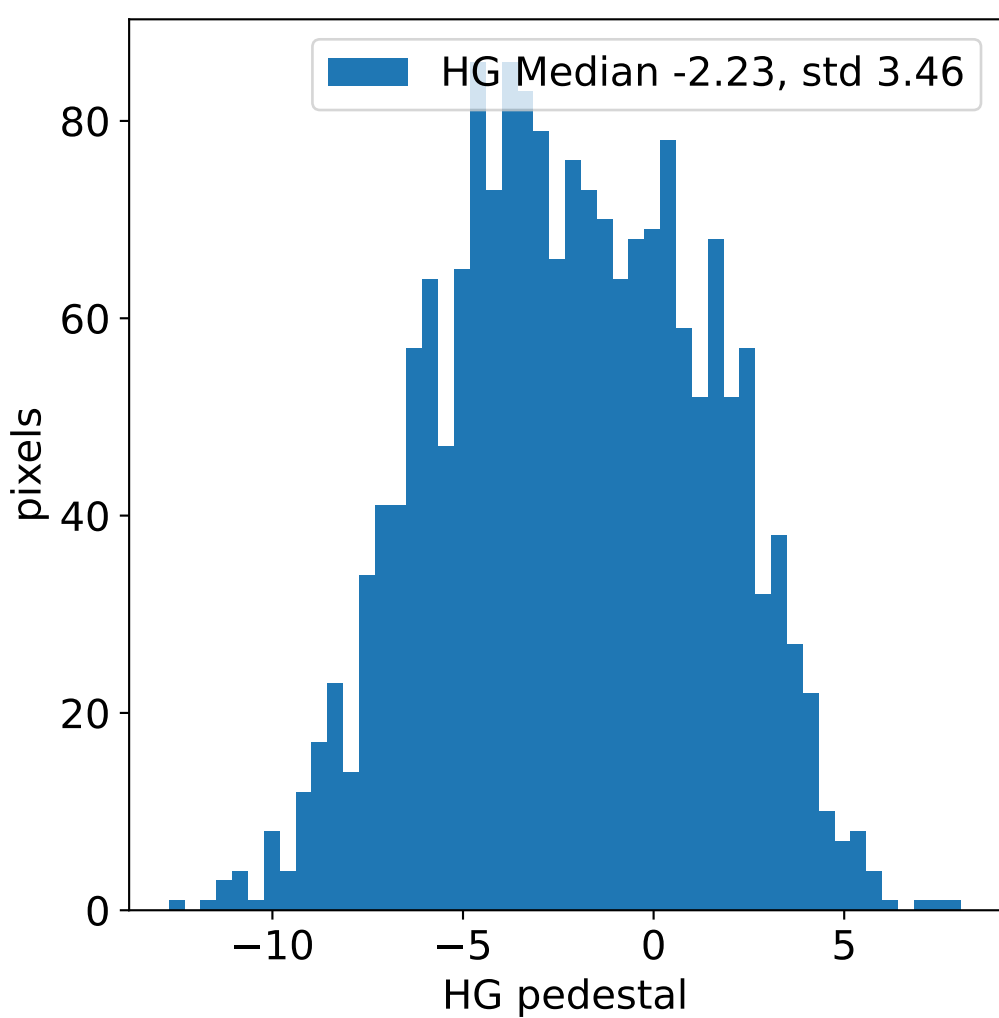

Run 21563, integration on 12 samples

Run 21563, pixel 0

Run 21563, pixel 0