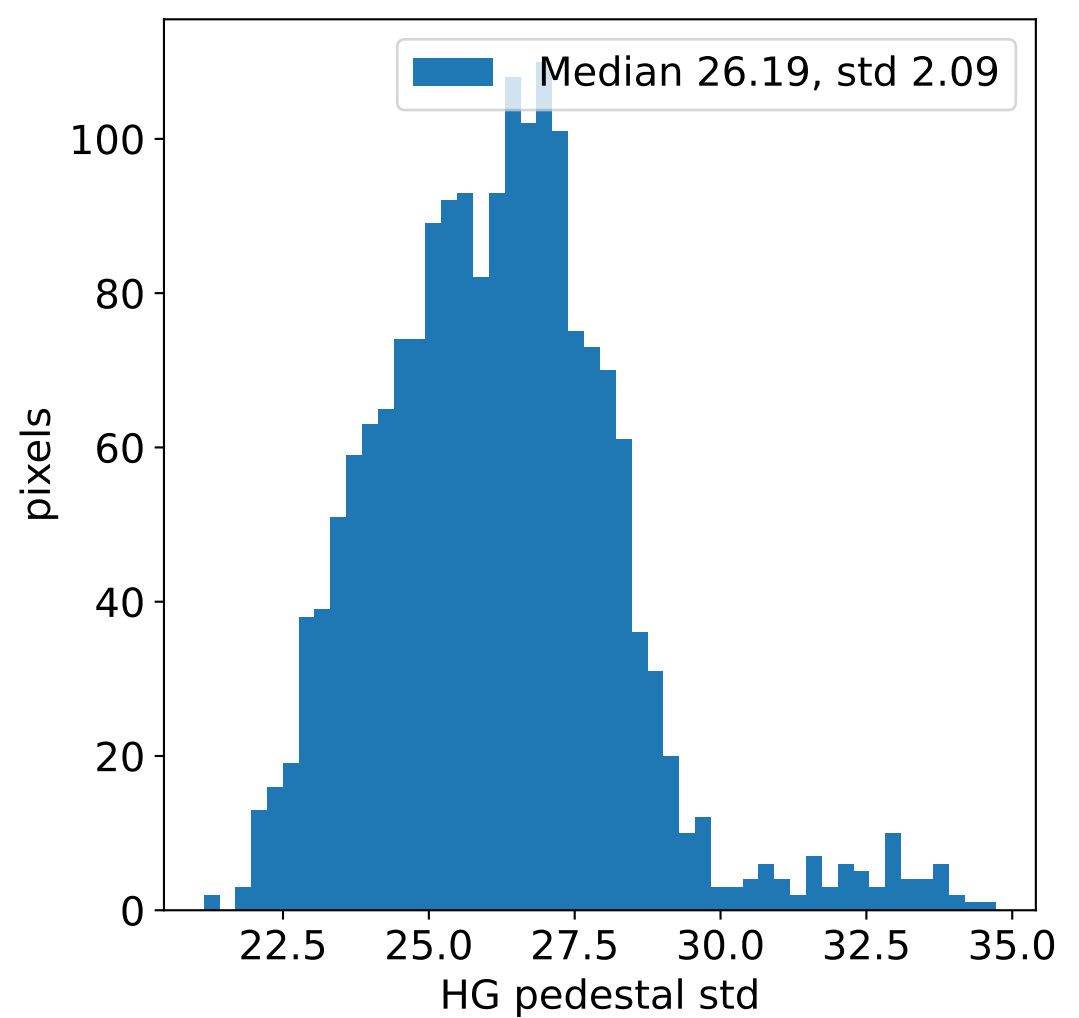

Run 21563, integration on 12 samples

Run 21563, pixel 0

Run 21563, pixel 0