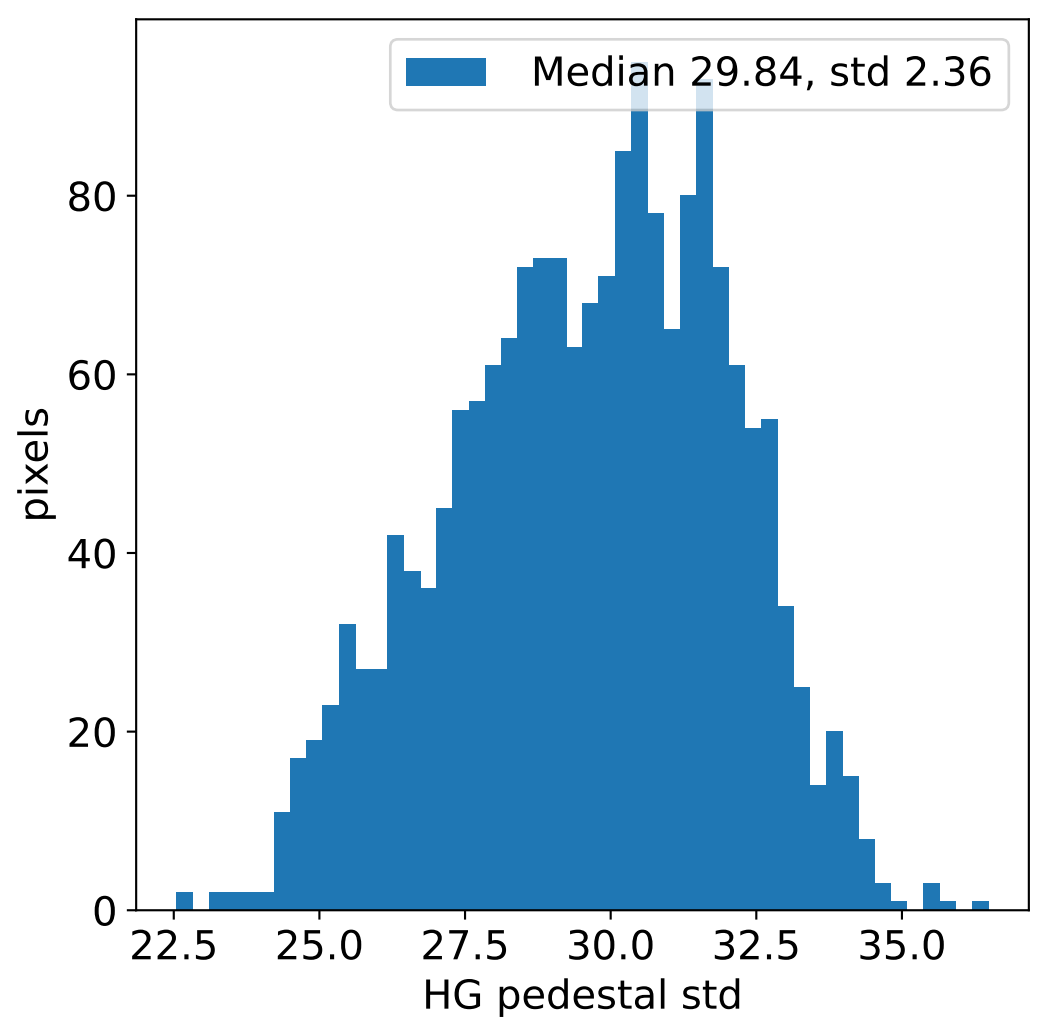

Run 21552, integration on 12 samples

Run 21552, pixel 0

Run 21552, pixel 0